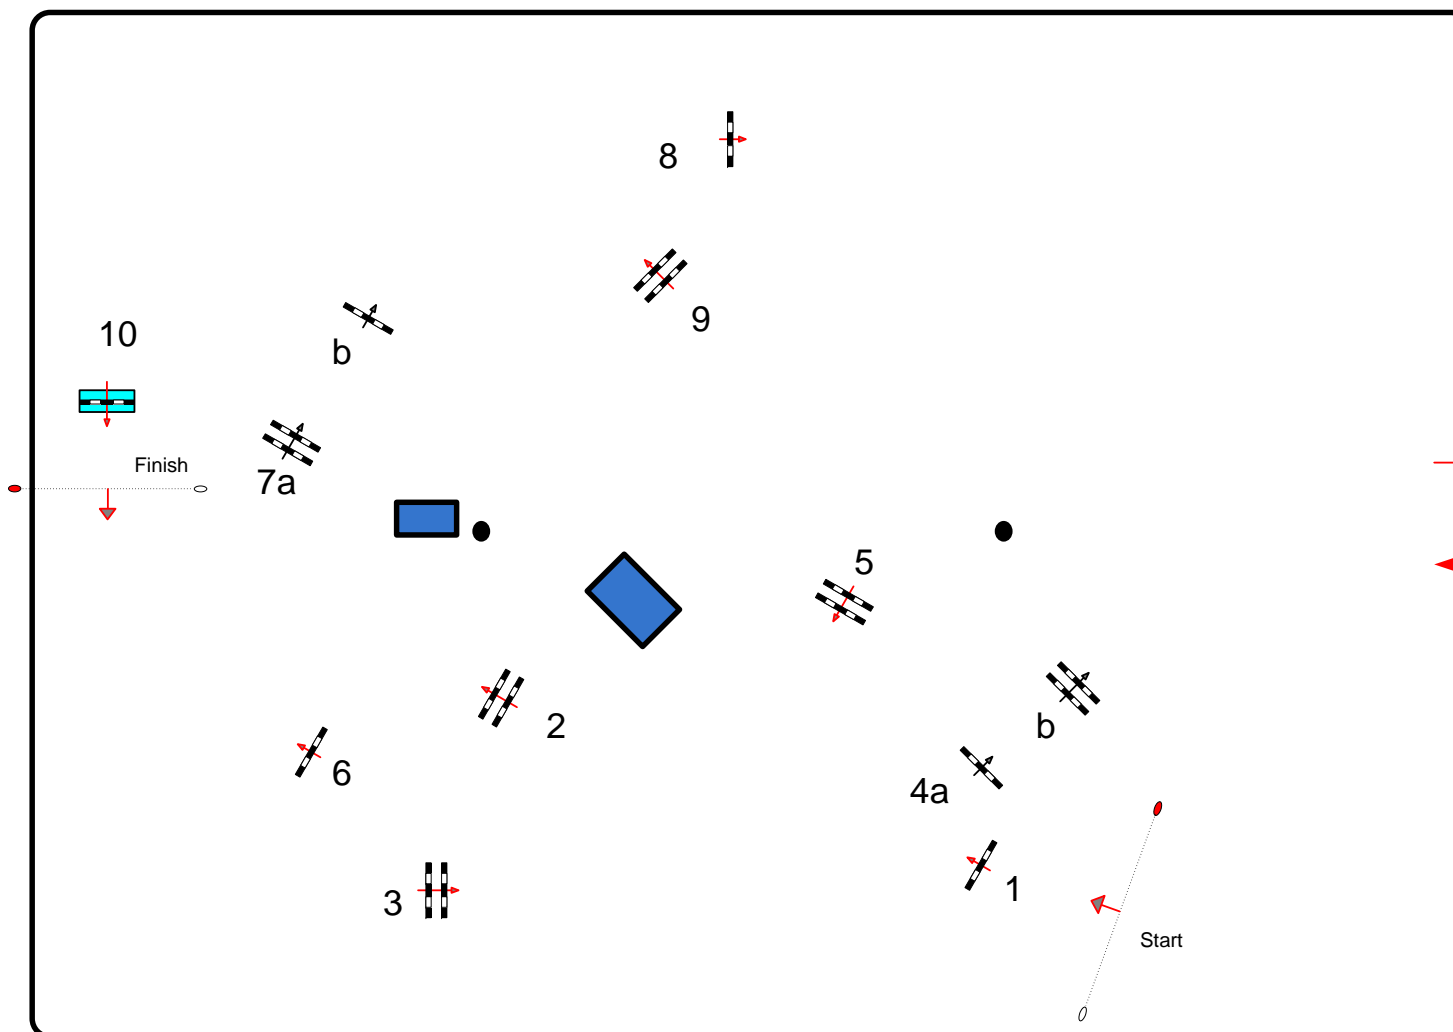

Table: A

FEI RG / Art. 238.2.1
Height: 1,25 m

Speed: 350 m/min

Length: 420 m
Time allowed: 72 sec
Time limit: 144 sec

Obstacles: 10
Efforts: :
Penalty sec

Length: 0 m
Time allowed: 0 sec
Time limit: 0 sec

JURY

In / Out