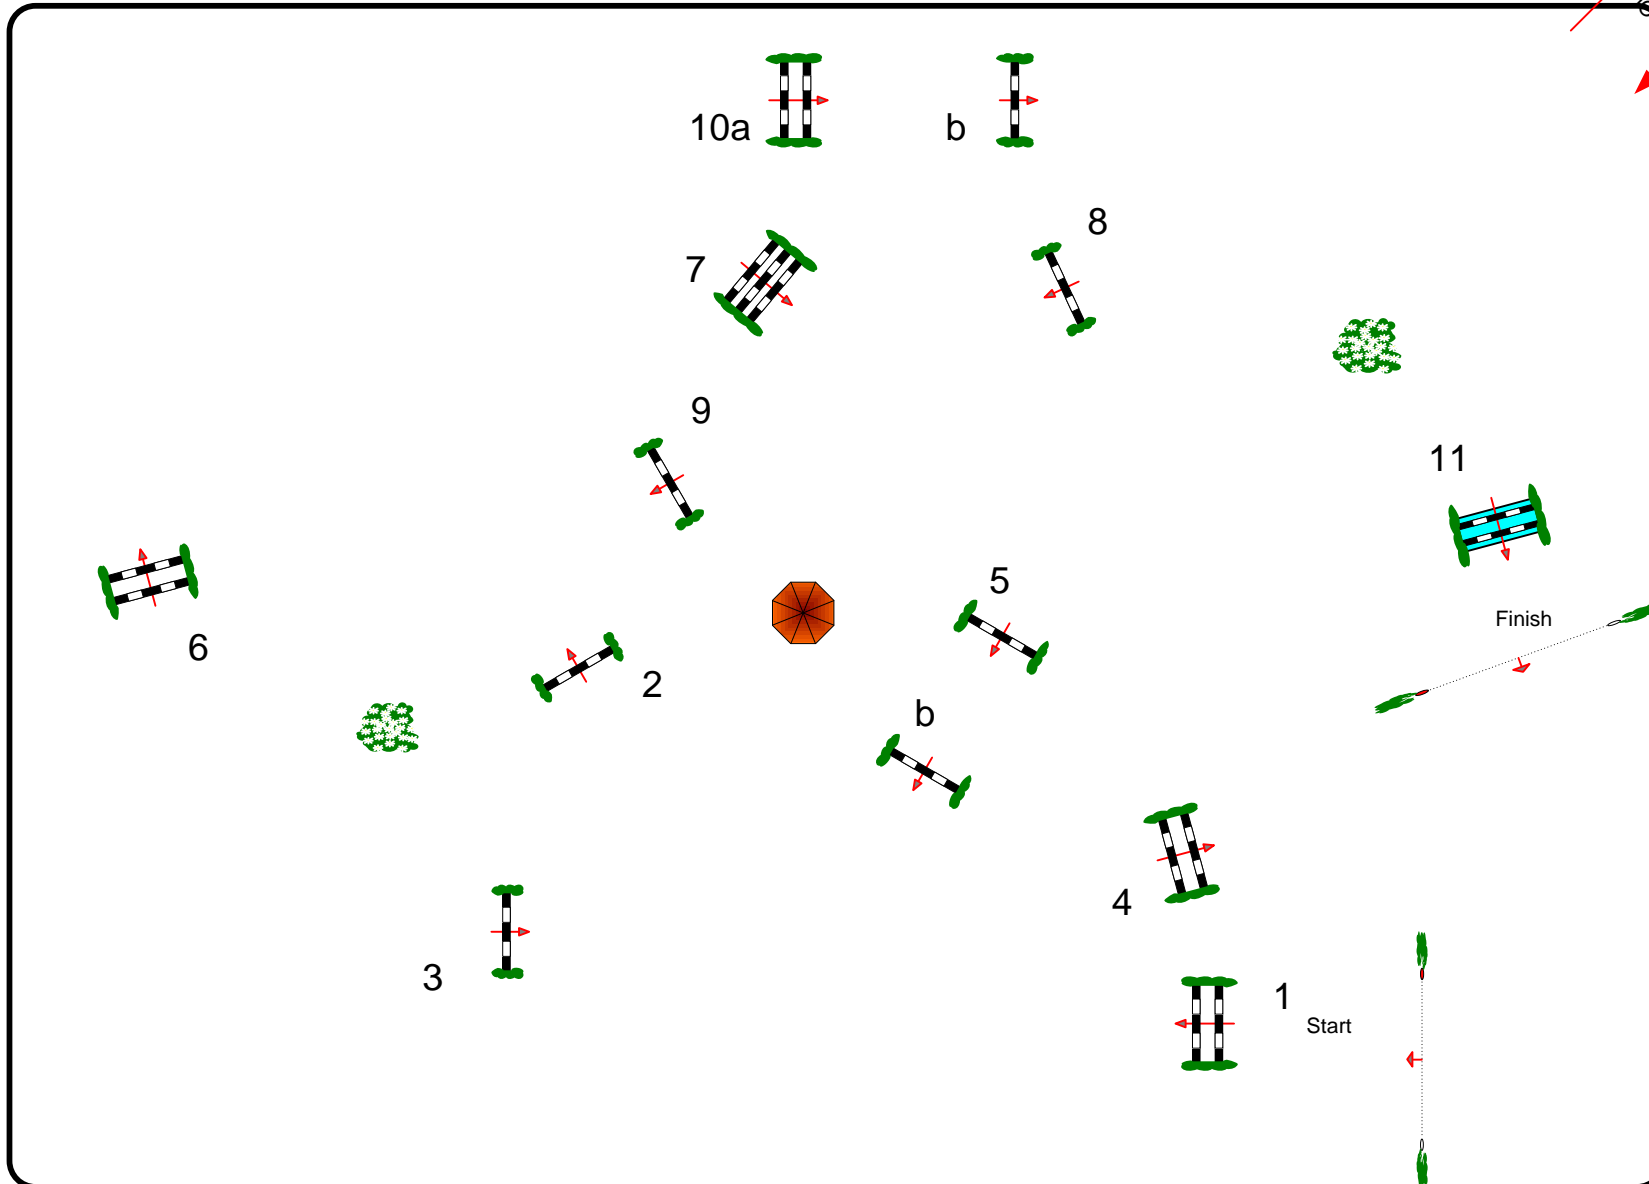

## ARENA VASARI

Table: A  
 National RG:  
 FEI RG / Art. 238.2.1  
 Height: 1,30 m

Speed: 350 m/min  
 Length: 500 m  
 Time allowed: 86 sec  
 Time limit: 172 sec

Obstacles: 11  
 Efforts: 13  
 Penalty sec  
 Closed combination:

1st Jump-off:  
 Length: 0 m  
 Time allowed: 0 sec  
 Time limit: 0 sec

2nd Jump-off:  
 Length: 0 m  
 Time allowed: 0 sec  
 Time limit: 0 sec

JURY