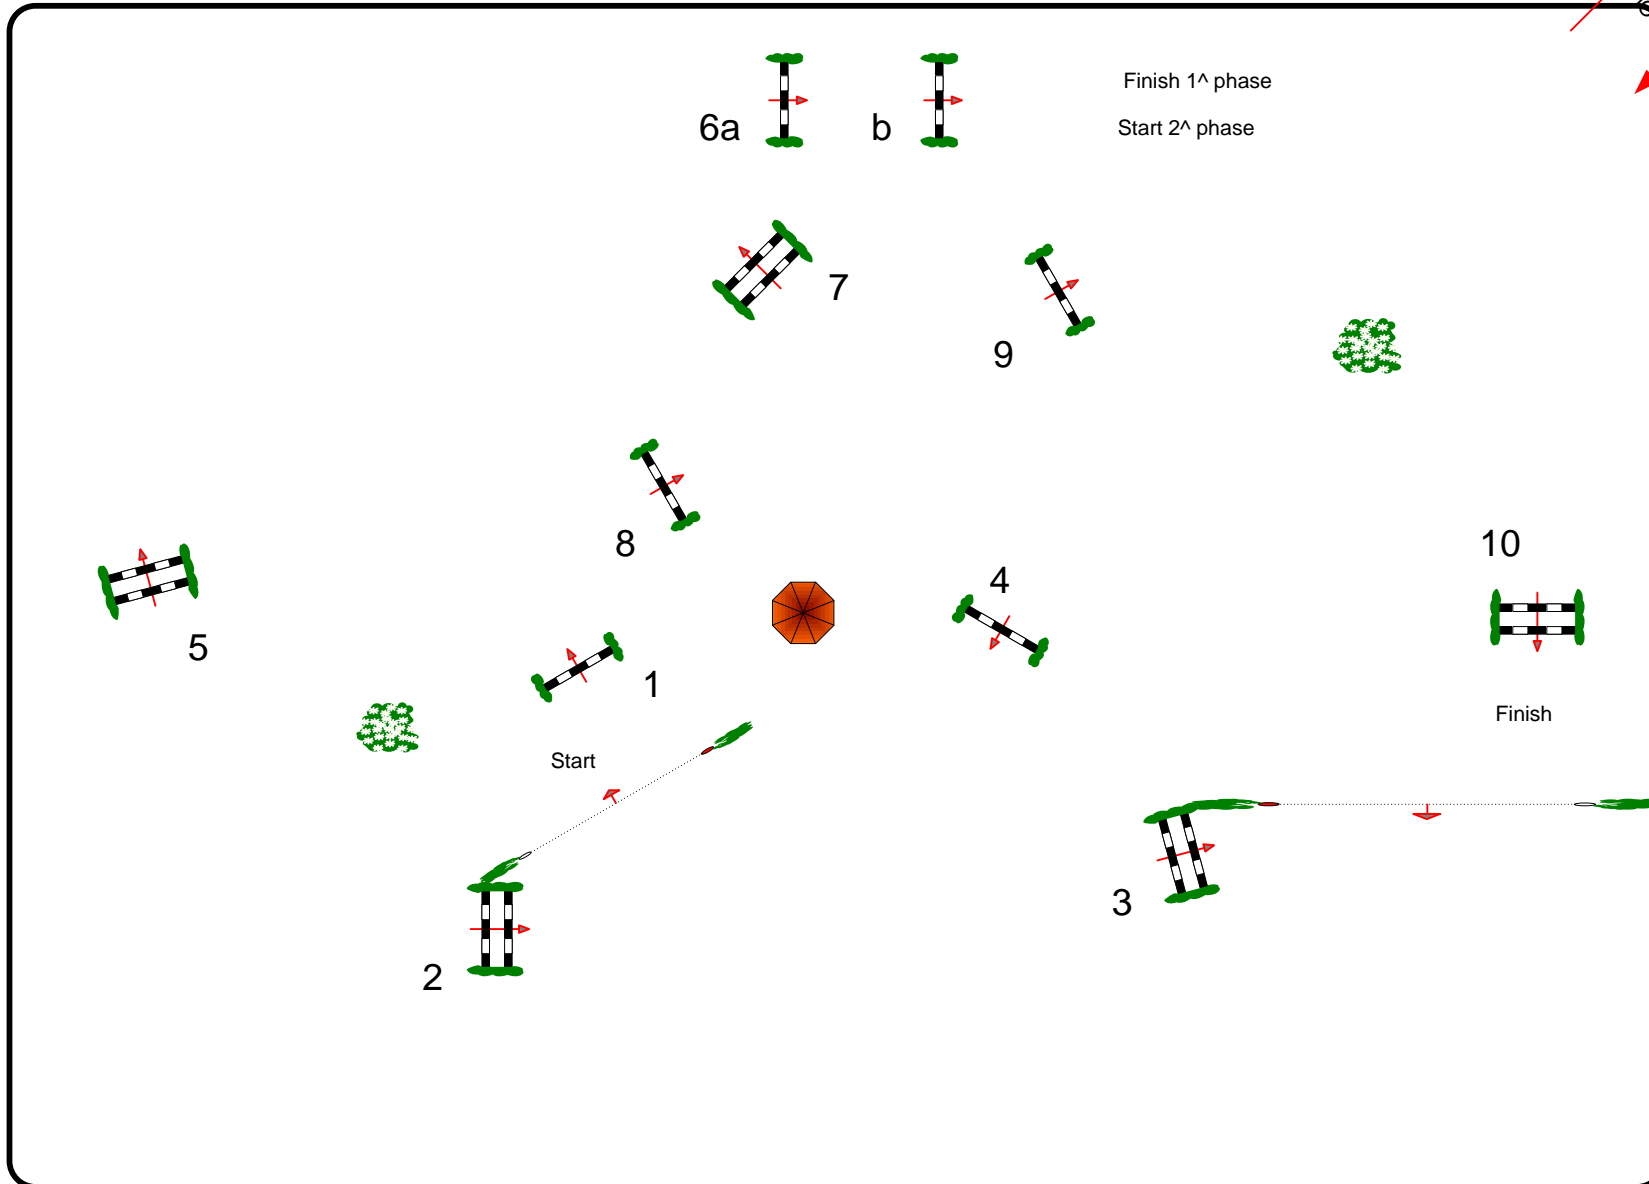

CSIO Y/J/CH/P San Marino

Class No.: I-40

CSI P

Competition against the clock

domenica 20 aprile 2014

Start: 11:30

ARENA VASARI

JURY

Table: A
 National RG:
 FEI RG / Art. 238.2.1
 Height: 1,05 m

Speed: 350 m/min
 Length: 450 m
 Time allowed: 78 sec
 Time limit: 156 sec

Obstacles: 10
 Efforts: 11
 Penalty sec
 Closed combination:

2nd Phase:
 Length: 0 m
 Time allowed: 0 sec
 Time limit: 0 sec

2nd Jump-off:
 Length: 0 m
 Time allowed: 0 sec
 Time limit: 0 sec