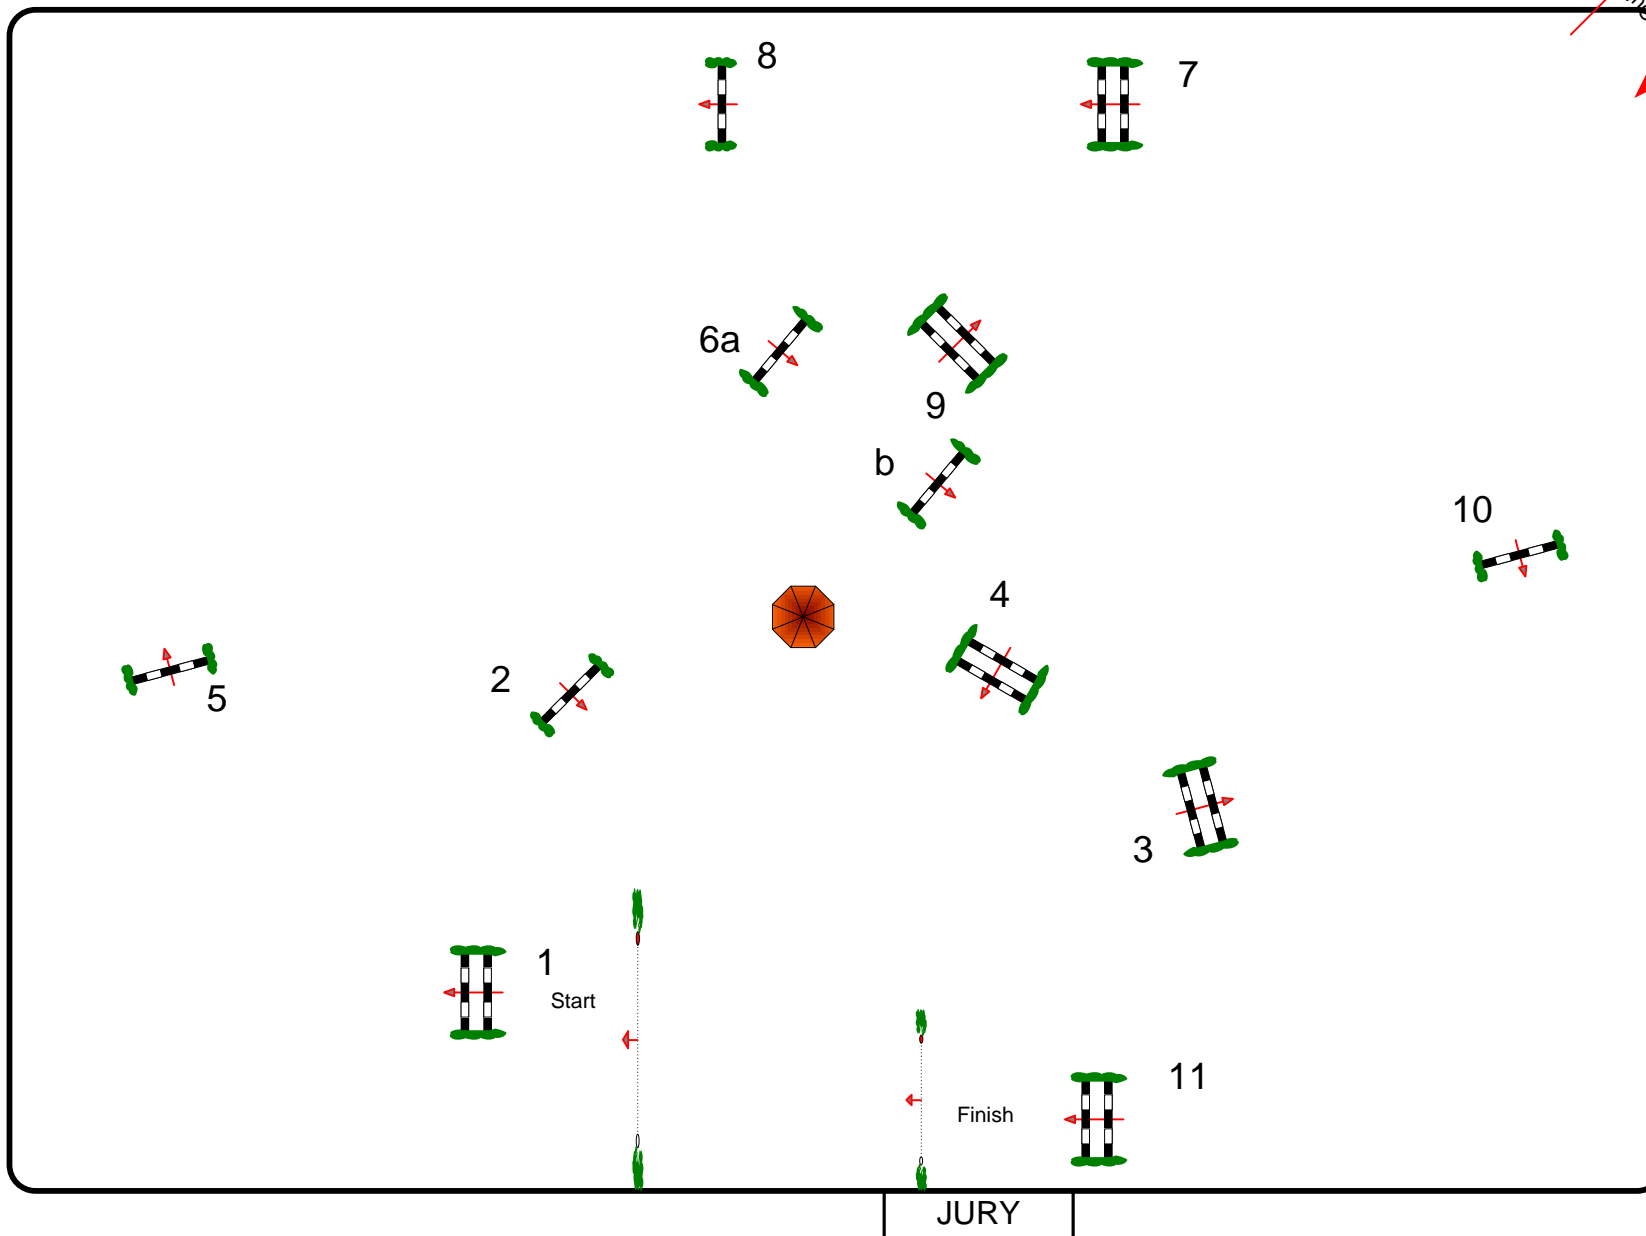

CSIO Y/J/CH/P San Marino

Class No.: I-44

CSI CH/J

Competition against the clock

domenica 20 aprile 2014

Start: 14:00

ARENA VASARI

Table: A
 National RG:
 FEI RG / Art. 238.2.1
 Height: 1,20 m

Speed: 350 m/min

Length: 510 m
 Time allowed: 88 sec
 Time limit: 176 sec

Obstacles: 11
 Efforts: 12
 Penalty sec
 Closed combination:

2nd Phase:

Length: 0 m
 Time allowed: 0 sec
 Time limit: 0 sec

2nd Jump-off:

Length: 0 m
 Time allowed: 0 sec
 Time limit: 0 sec