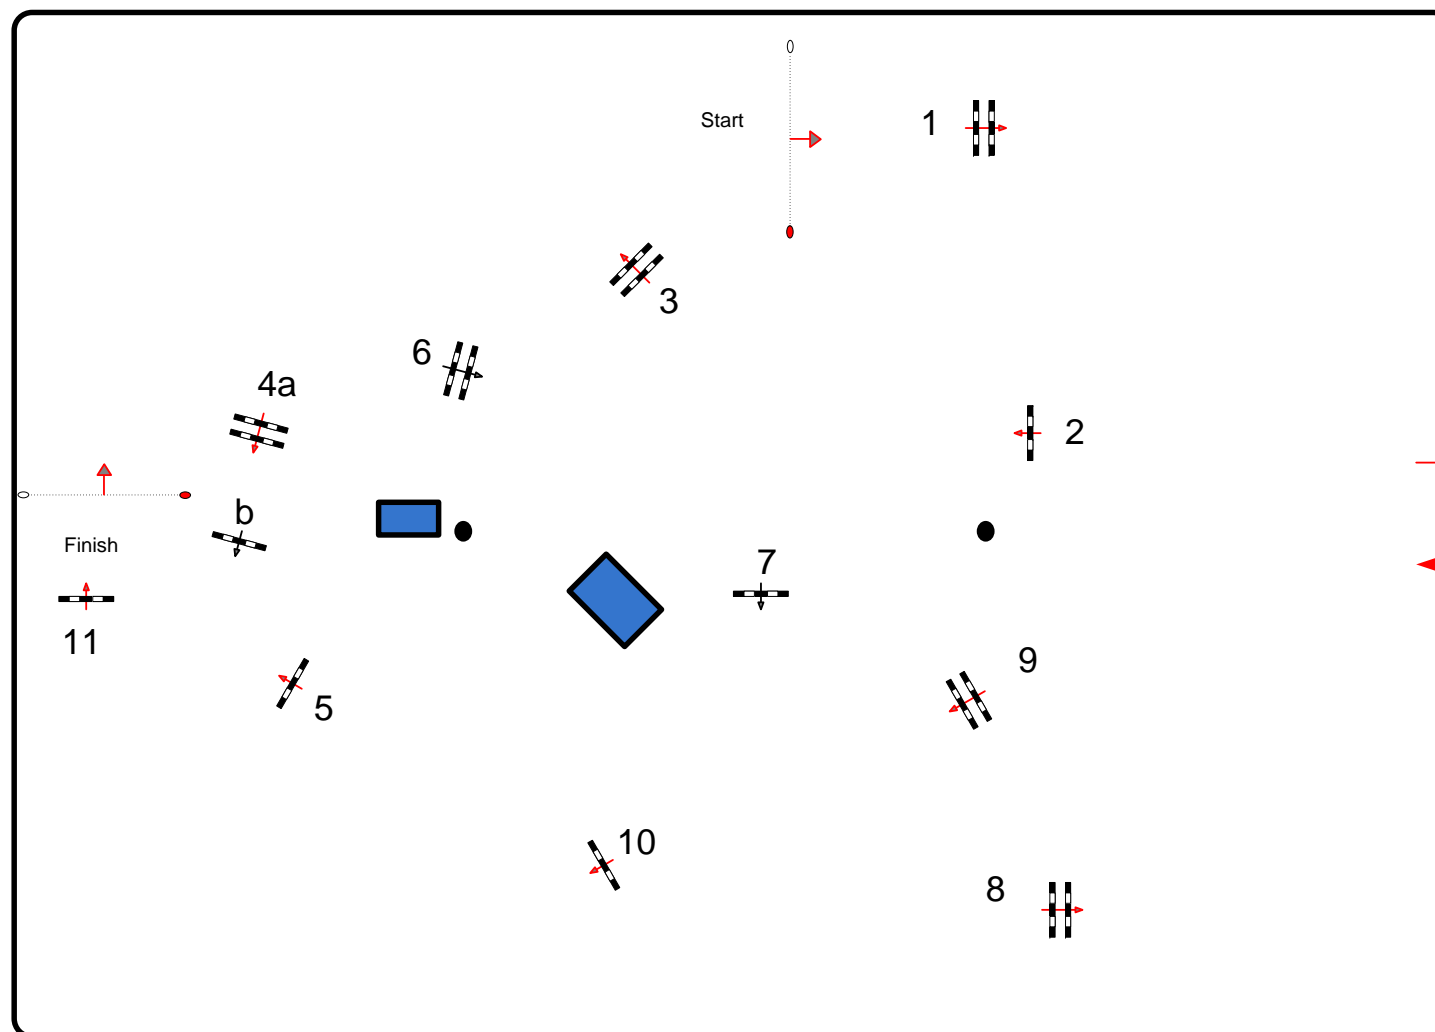

CSIO Y/J/CH/P San Marino

DANTE ARENA

Class No.:

International Competition CH

Competition against the clock

venerdì 18 aprile 2014

Start: 17.30

O-11

Table: A

FEI RG / Art. 238.2.1
Height: 1,15 m

Speed: 350 m/min

Length: 470 m
Time allowed: 81 sec
Time limit: 162 sec

Obstacles: 11
Efforts:
Penalty sec

:

Length: 0 m
Time allowed: 0 sec
Time limit: 0 sec

In / Out

JURY