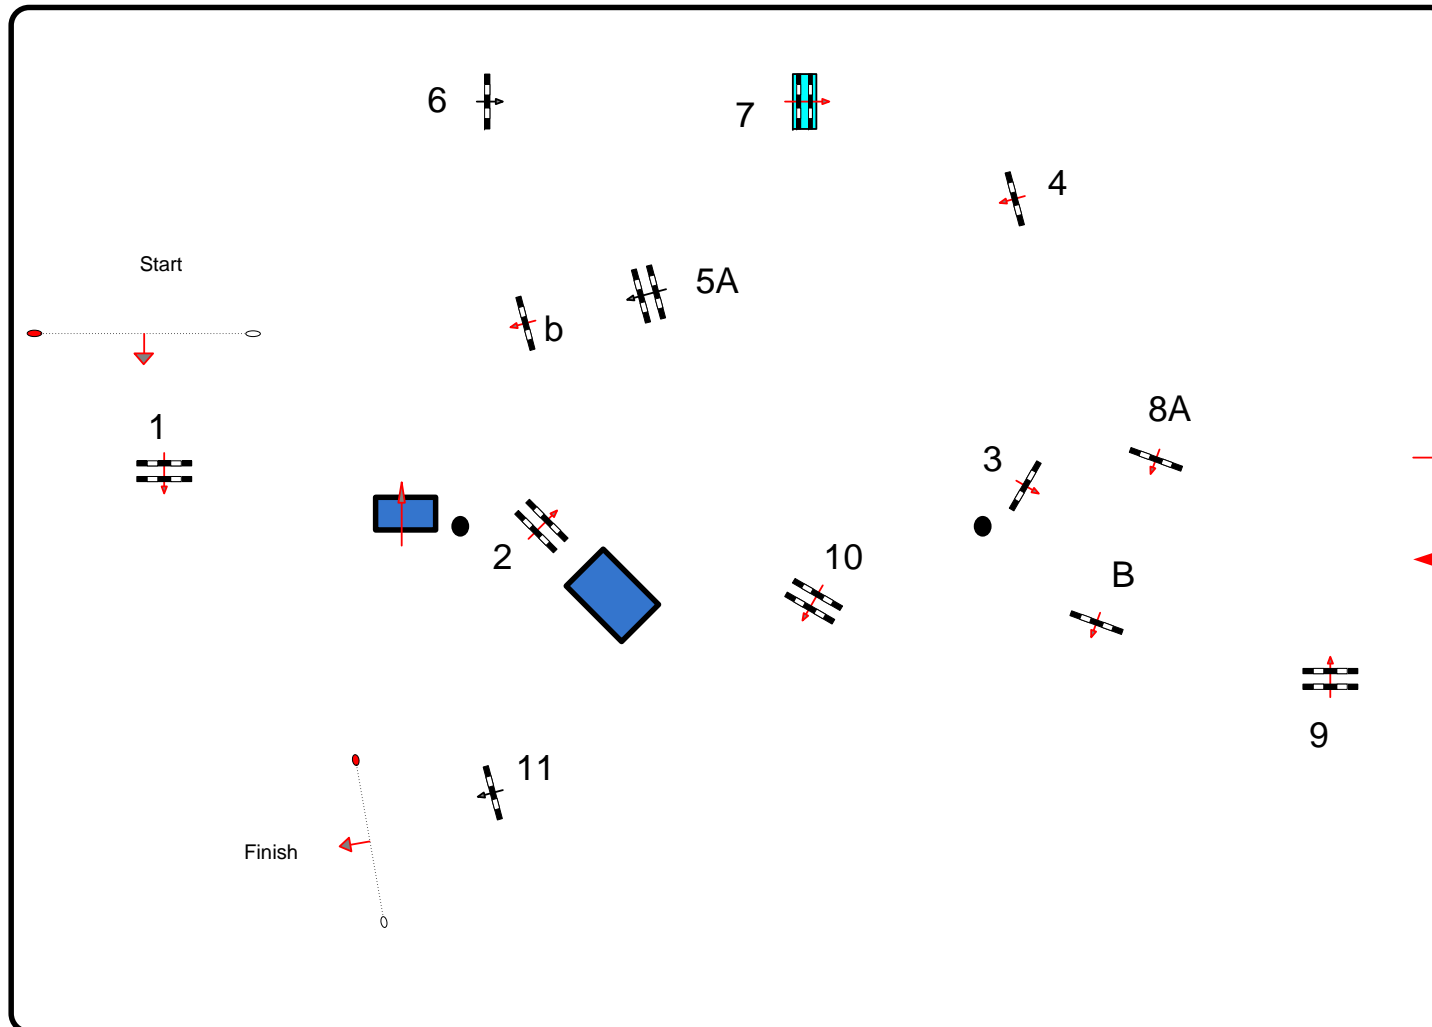

Table: A

FEI RG / Art. 238.2.1
Height: 1,15 m

Speed: 350 m/min

Length: 470 m
Time allowed: 81 sec
Time limit: 162 sec

Obstacles: 11
Efforts:
Penalty sec

:

Length: 0 m
Time allowed: 0 sec
Time limit: 0 sec

JURY

In / Out