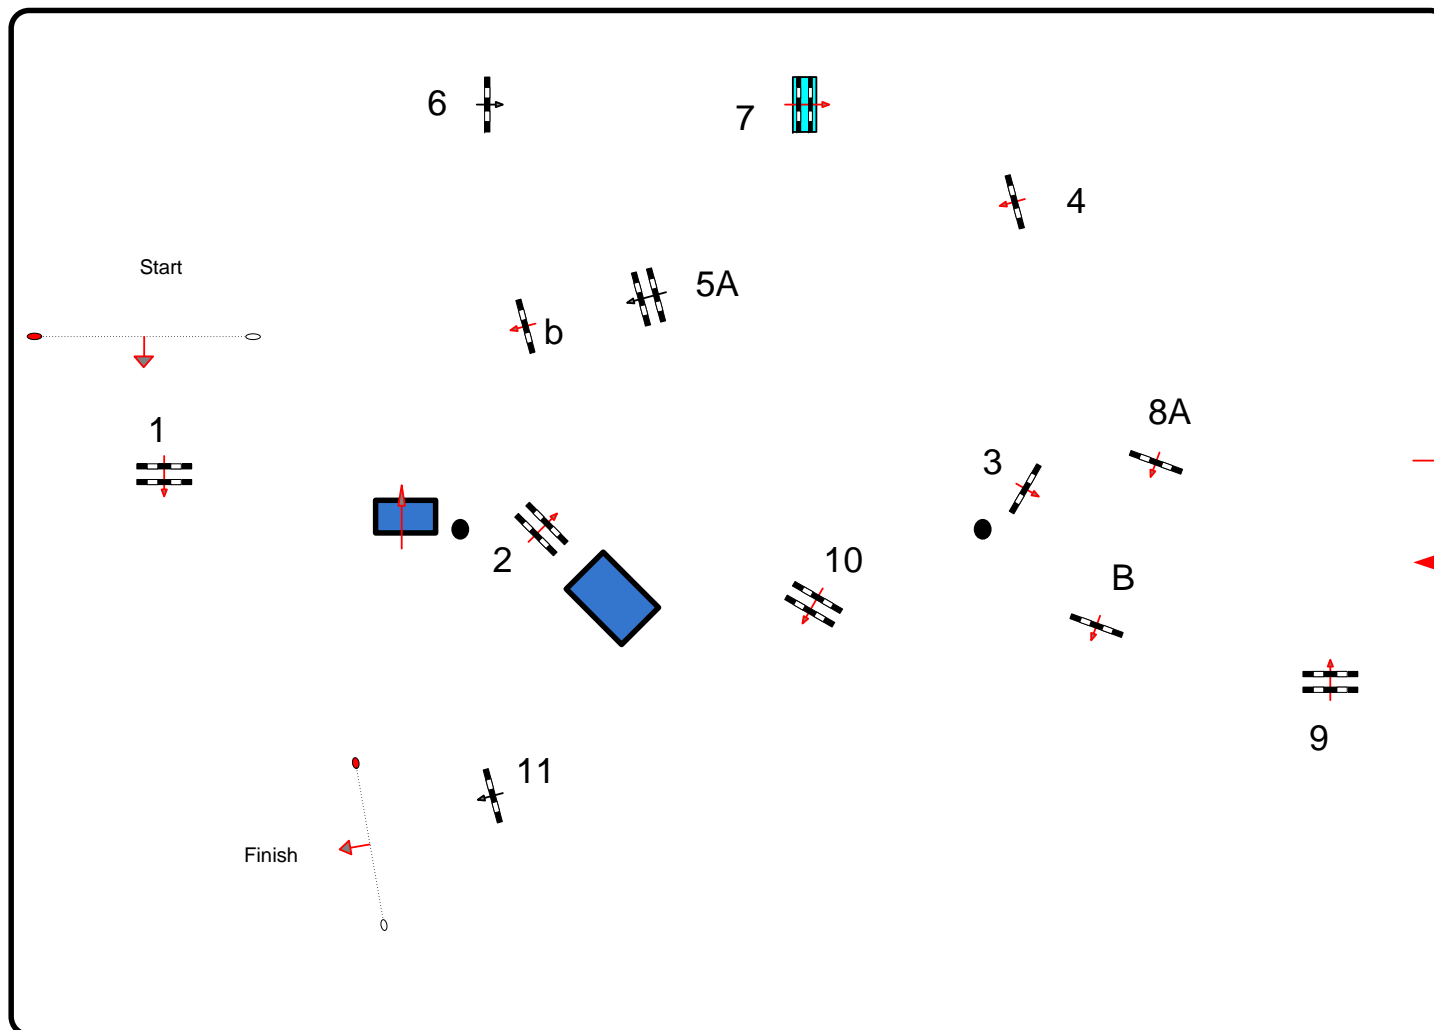

CSIO Y/J/CH/P San Marino

DANTE ARENA

Class No.:

International Competition J.

Competition against the clock

domenica 20 aprile 2014

Start: 13.00

O-29

Table: A

FEI RG / Art. 238.2.1
Height: 1,30 m

Speed: 350 m/min

Length: 470 m
Time allowed: 81 sec
Time limit: 162 sec

Obstacles: 11
Efforts:
Penalty sec

:

Length: 0 m
Time allowed: 0 sec
Time limit: 0 sec

JURY