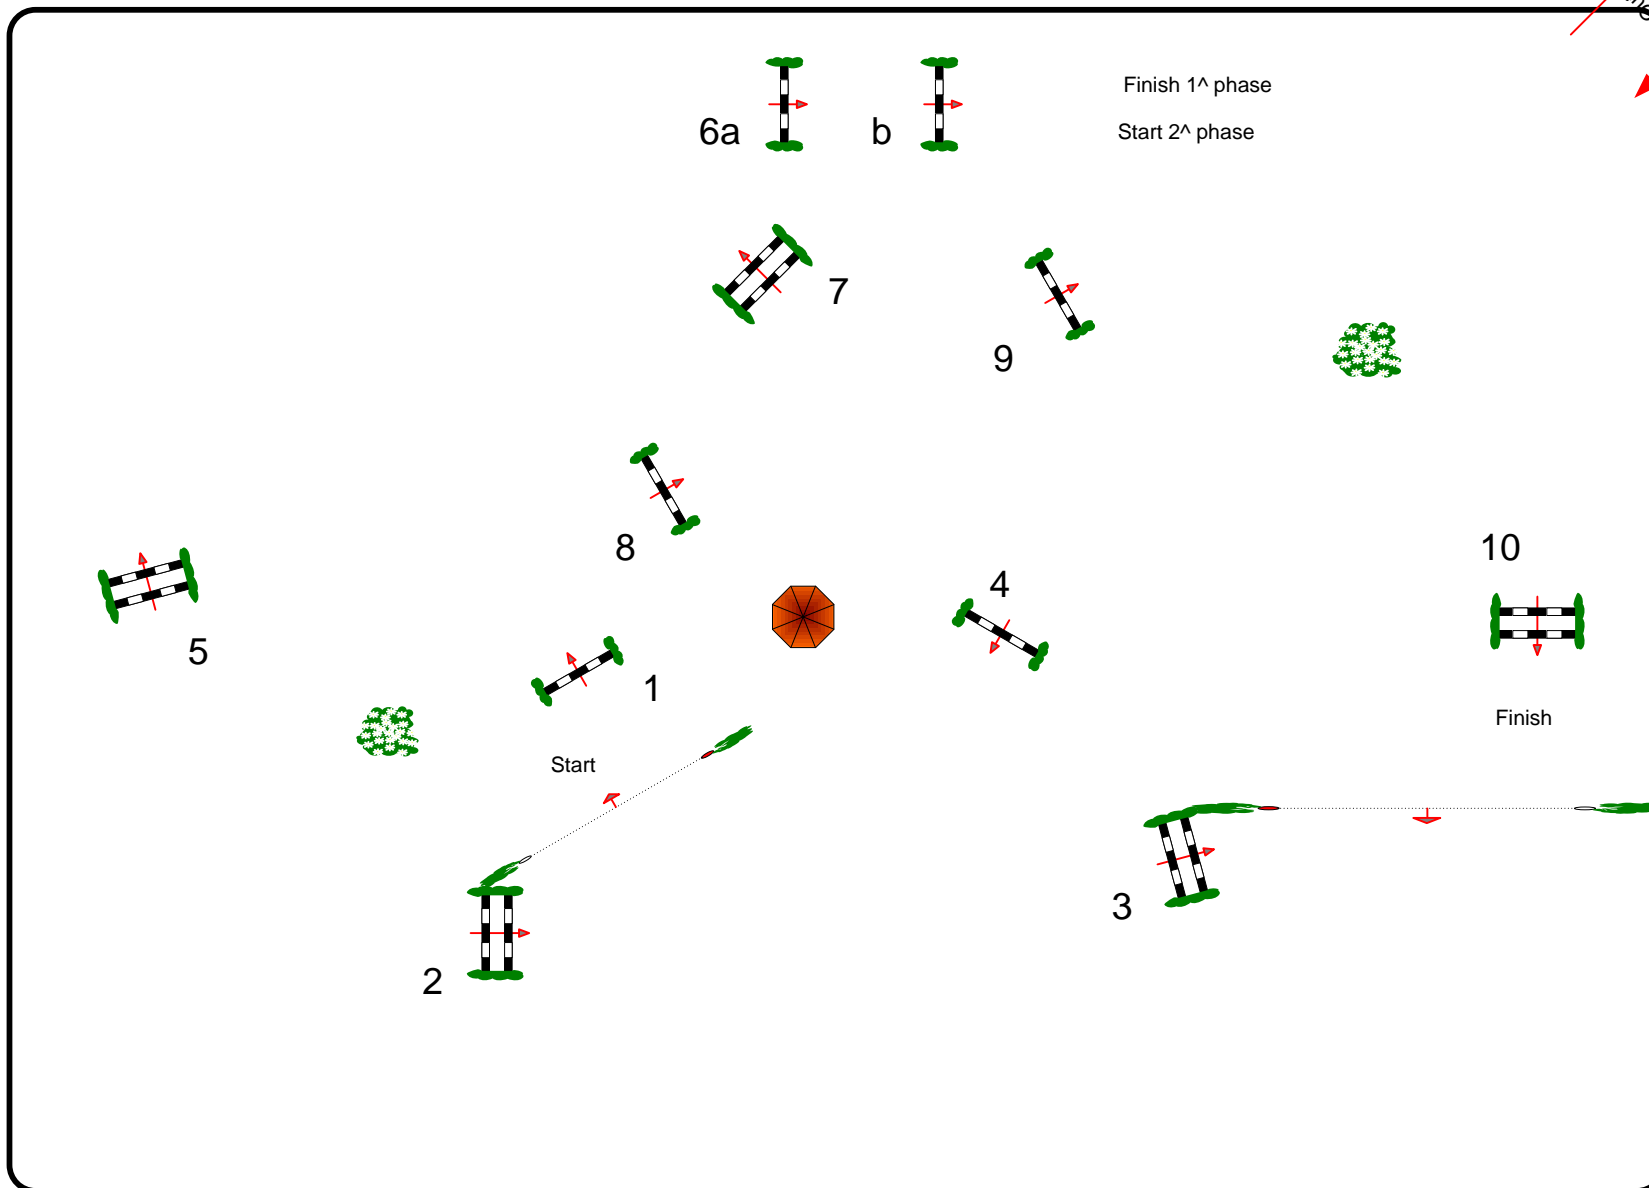

# CSIO Y/J/CH/P San Marino

Class No.: I-41

CSI P

Competition against the clock

domenica 20 aprile 2014

Start: 11:50

## ARENA VASARI

Finish 1^ phase

Start 2^ phase

Table: A  
National RG:  
FEI RG / Art. 238.2.1  
Height: 1,15 m

Speed: 350 m/min

Length: 450 m  
Time allowed: 78 sec  
Time limit: 156 sec

Obstacles: 10  
Efforts: 11  
Penalty sec  
Closed combination:

2nd Phase:

Length: 0 m  
Time allowed: 0 sec  
Time limit: 0 sec

2nd Jump-off:

Length: 0 m  
Time allowed: 0 sec  
Time limit: 0 sec

JURY