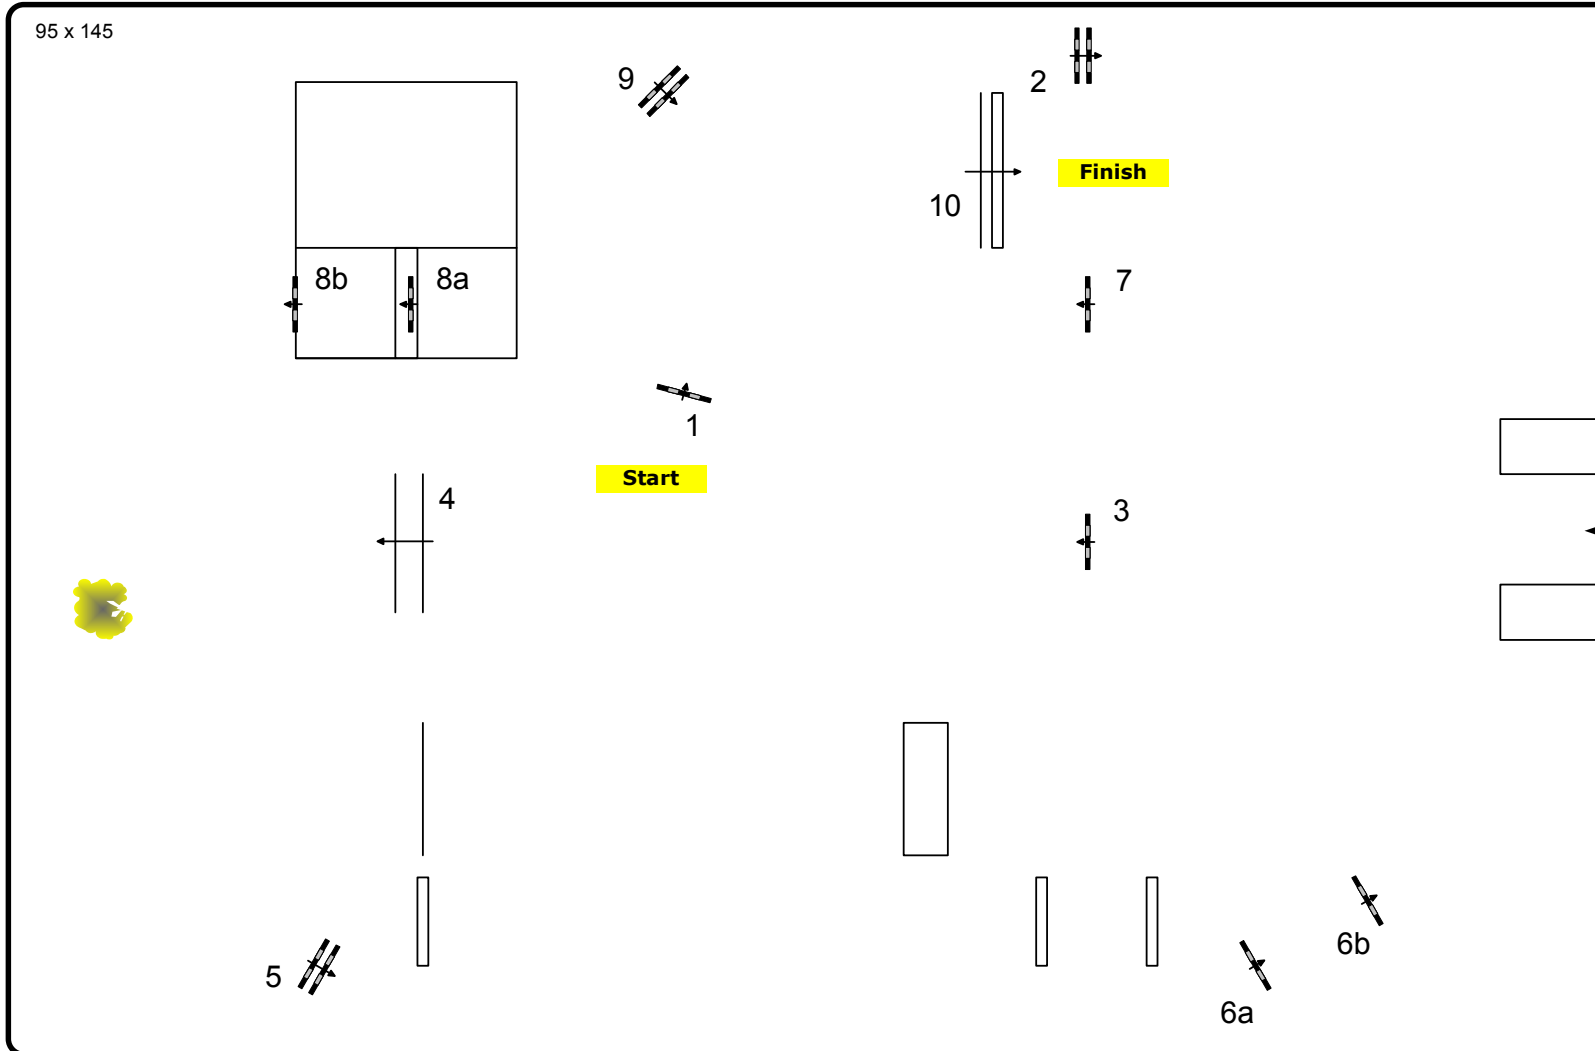

# CSI5\* LGCT Hamburg 2014

Class: 8 1st Qualification German Jumping Derby

Competition against the clock

Table:	A
FEI RG / Art.:	238.2.1
Height in cm:	145
Speed in mtr/min:	350
Length in mtr.:	550
TA in sec:	95
TL in sec:	190
Obstacles:	10
Efforts:	12
Closed Obstacle:	8ab