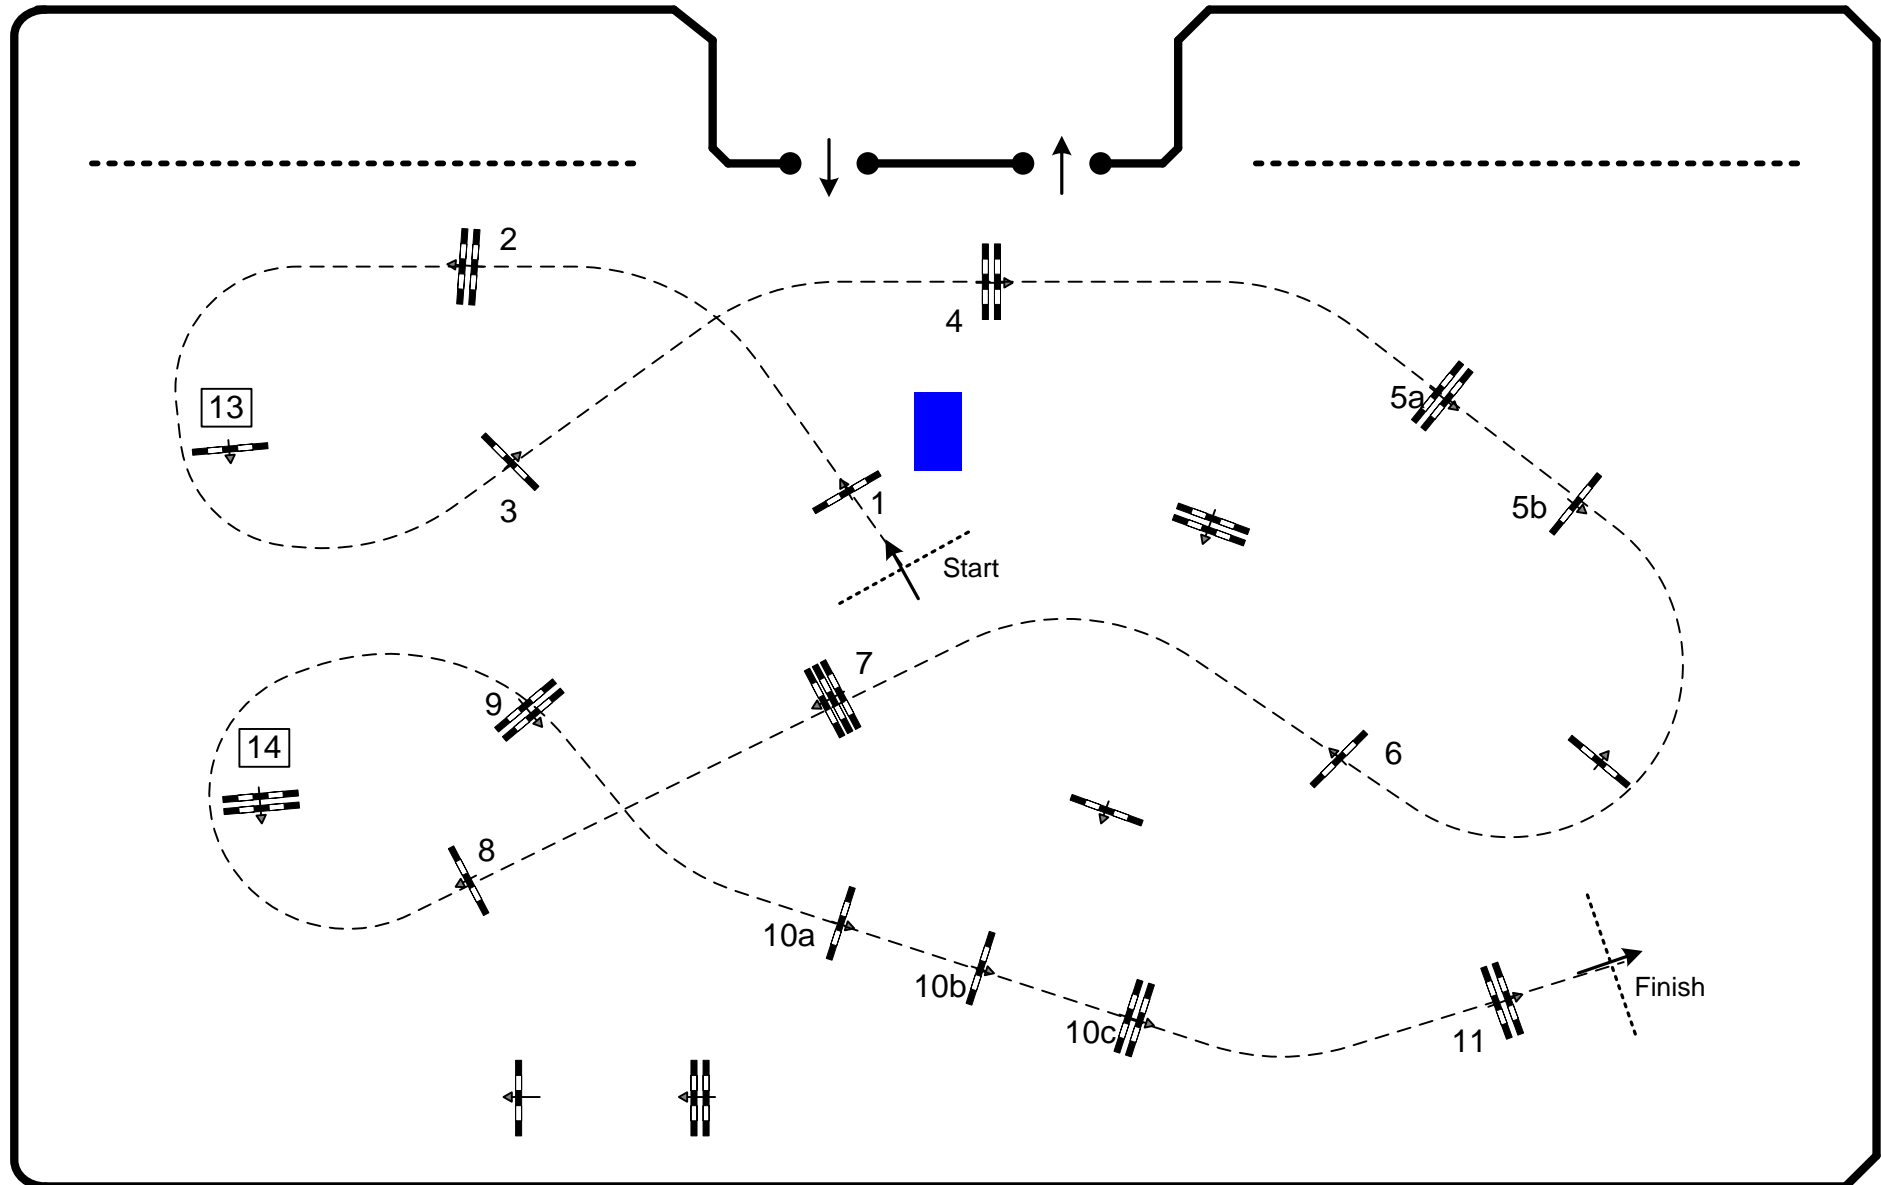

# CSIO Lisboa 2014

Competition: 1,45m – with jump off – Prova Horto do Campo Grande

29th May 2014

Table: A	Speed: 350 m/min	Obstacles: 11	Jump Off: 13 , 14 , 1 , 5ab , 6 , 10b , 11	2nd Jump-off: N/A
National RG: 238.2.2	Length: 410 m	Efforts: 14	Length: 300 m	Length: 0 m
FEI RG / Art. N/A	Time allowed: 71 sec	Penalty sec: N/A	Time allowed: 52 sec	Time allowed: 0 sec
Height: 1,45 m	Time limit: 142 sec	Closed combination: N/A	Time limit: 104 sec	Time limit: 0 sec

C.D.: Bernardo Costa Cabral(POR)