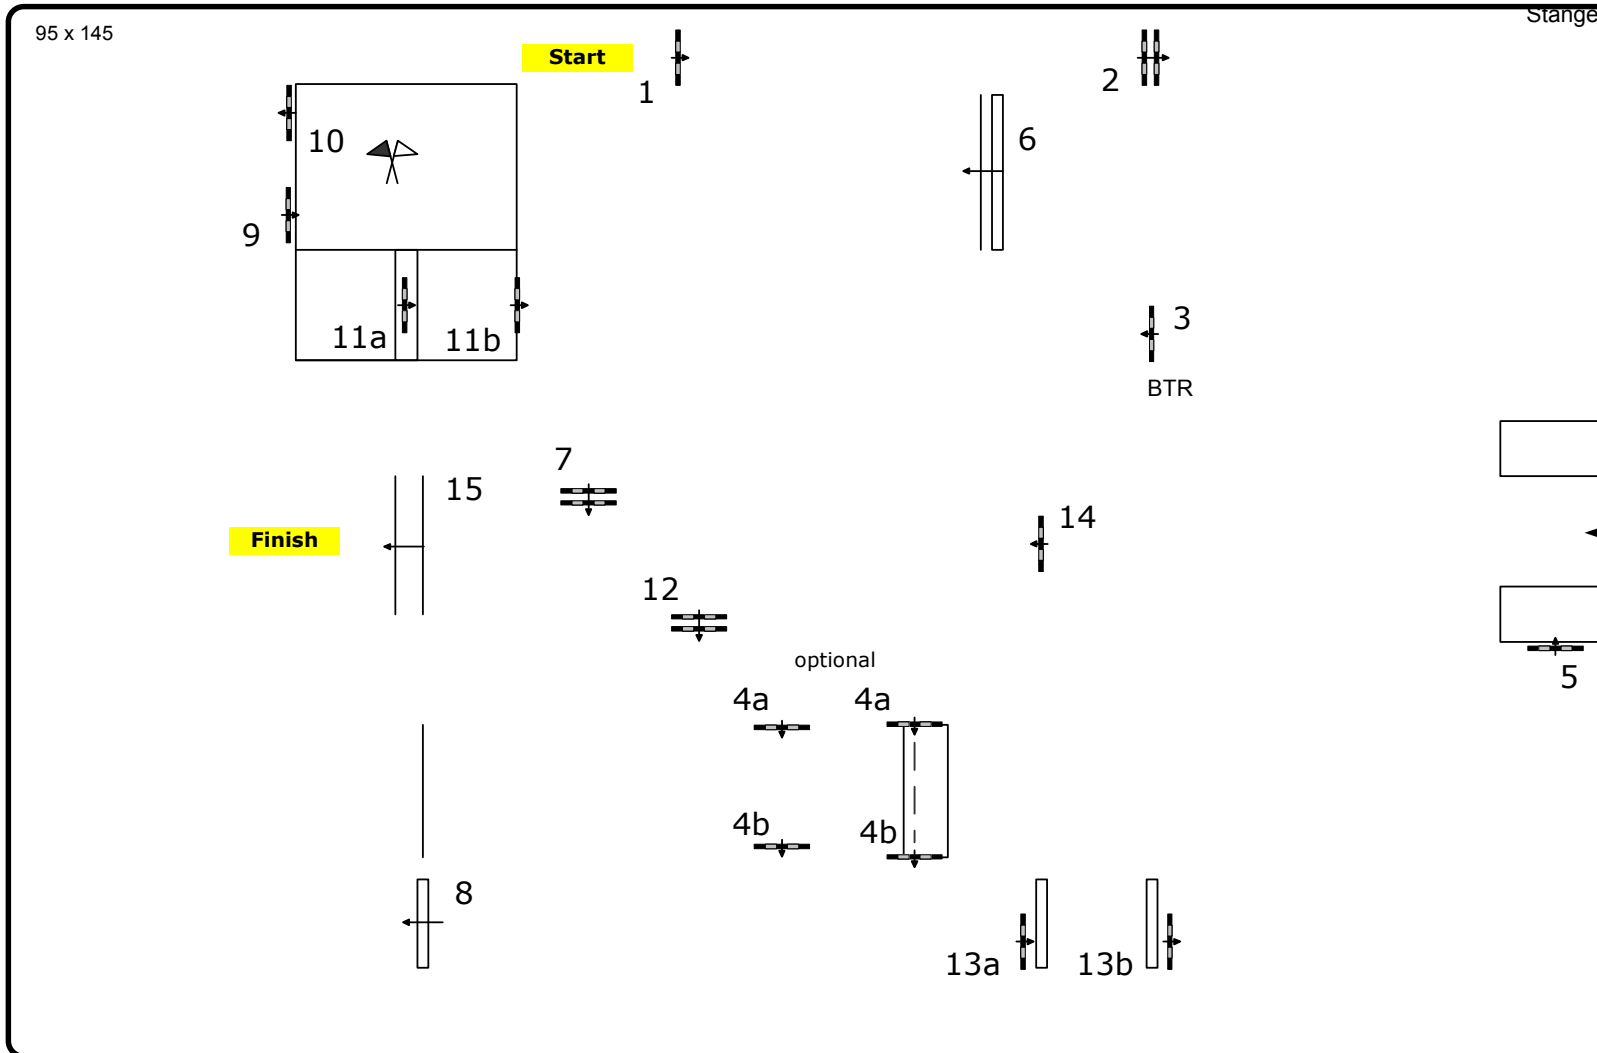

CSI5* LGCT Hamburg 2014

Class: 6 Speed Derby

Speed and Handiness

Holstein
1 PP

Holstein
Stanger

Table:	C
FEI RG / Art.:	239.268
Height in cm:	140
Speed in mtr/min:	0
Length in mtr.:	>600
TA in sec:	0
TL in sec:	180
Obstacles:	15
Efforts:	19
Closed Obstacle:	4ab, 5ab, 11ab
Penalty sec:	4