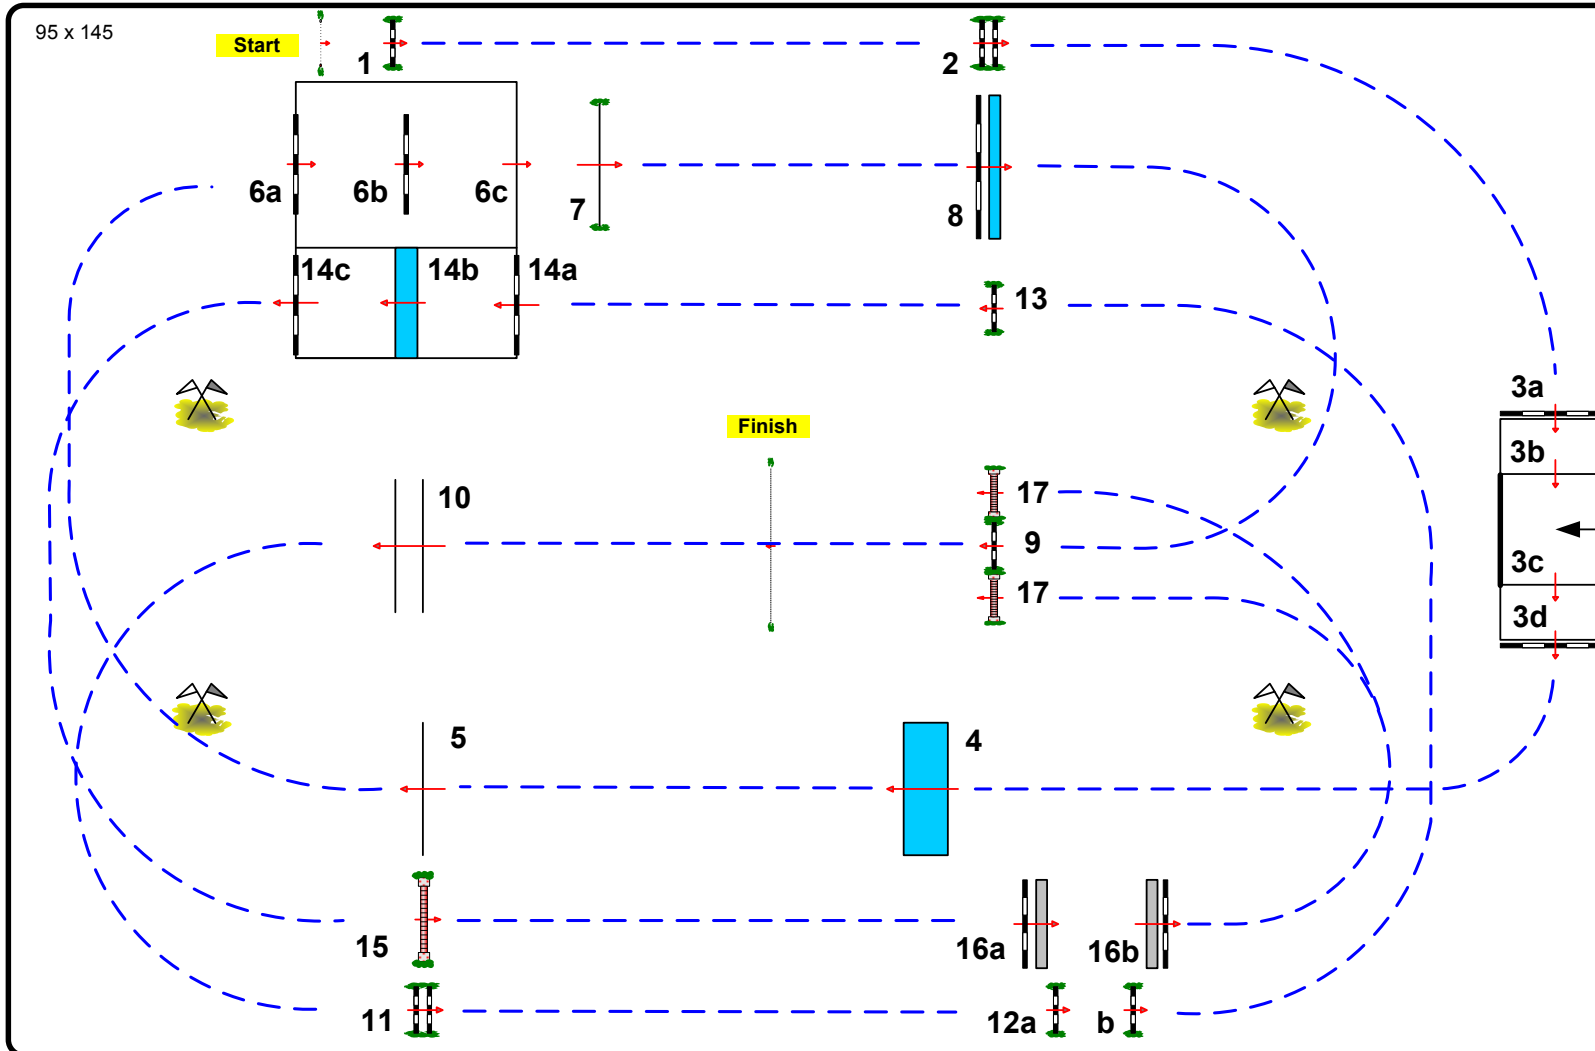

CSI5* LGCT Hamburg 2014

Class: 10 German Jumping Derby

Competition with Jump-Off

Table:	A
FEI RG / Art.:	238.2.2
Height in cm:	160
Speed in mtr/min:	400
Length in mtr.:	1250
TA in sec:	188
TL in sec:	376
Obstacles:	17
Efforts:	26
Closed Obstacle:	3ab3cd, 6abc, 14abc

Jump-Off:
1-2-9-10-11-12ab-17

Length in mtr.:	380
TA in sec:	57
TL in sec:	114