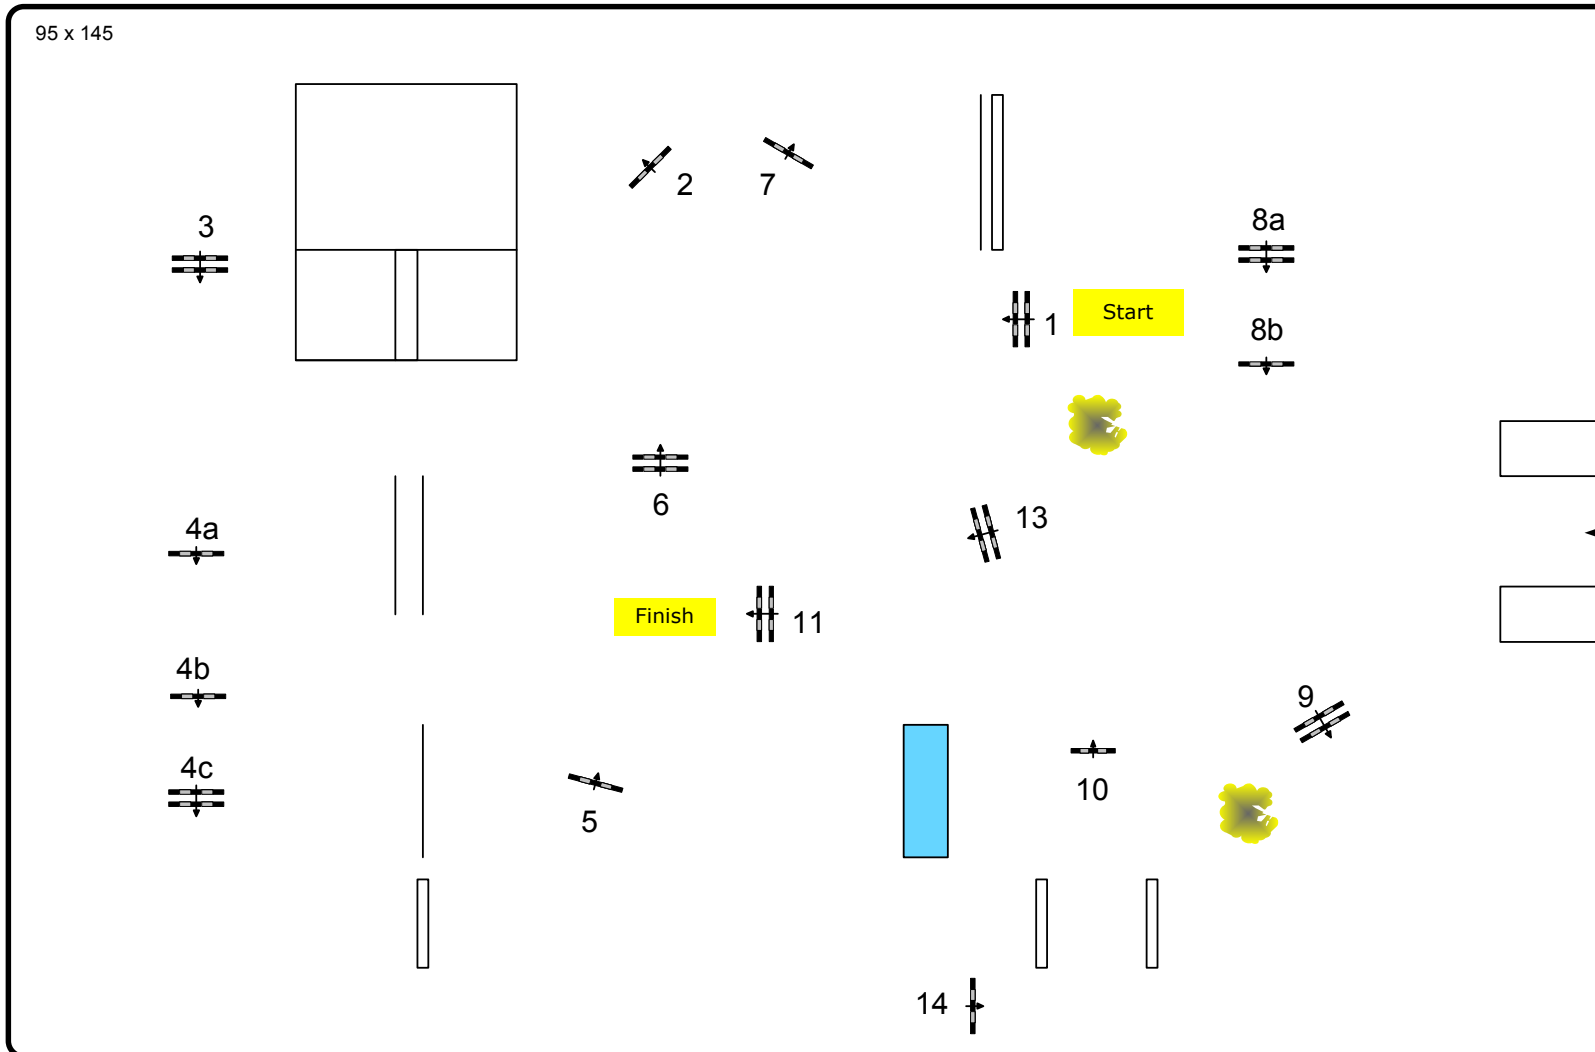

CSI5* LGCT Hamburg 2014

Class: 13

Youngster Finale

Competiton with one jump off

Table: A
 National RG:
 FEI RG / Art. 238.2.2
 Height: 1,40 m

Speed: 350 m/min
 Length: 440 m
 Time allowed: 76 sec
 Time limit: 152 sec

Obstacles: 11
 Efforts: 14
 Penalty sec
 Closed combination:

1st Jump-off:

1,2,3,7,8a,8b,13,14

Length: 270 m
 Time allowed: 47 sec
 Time limit: 94 sec