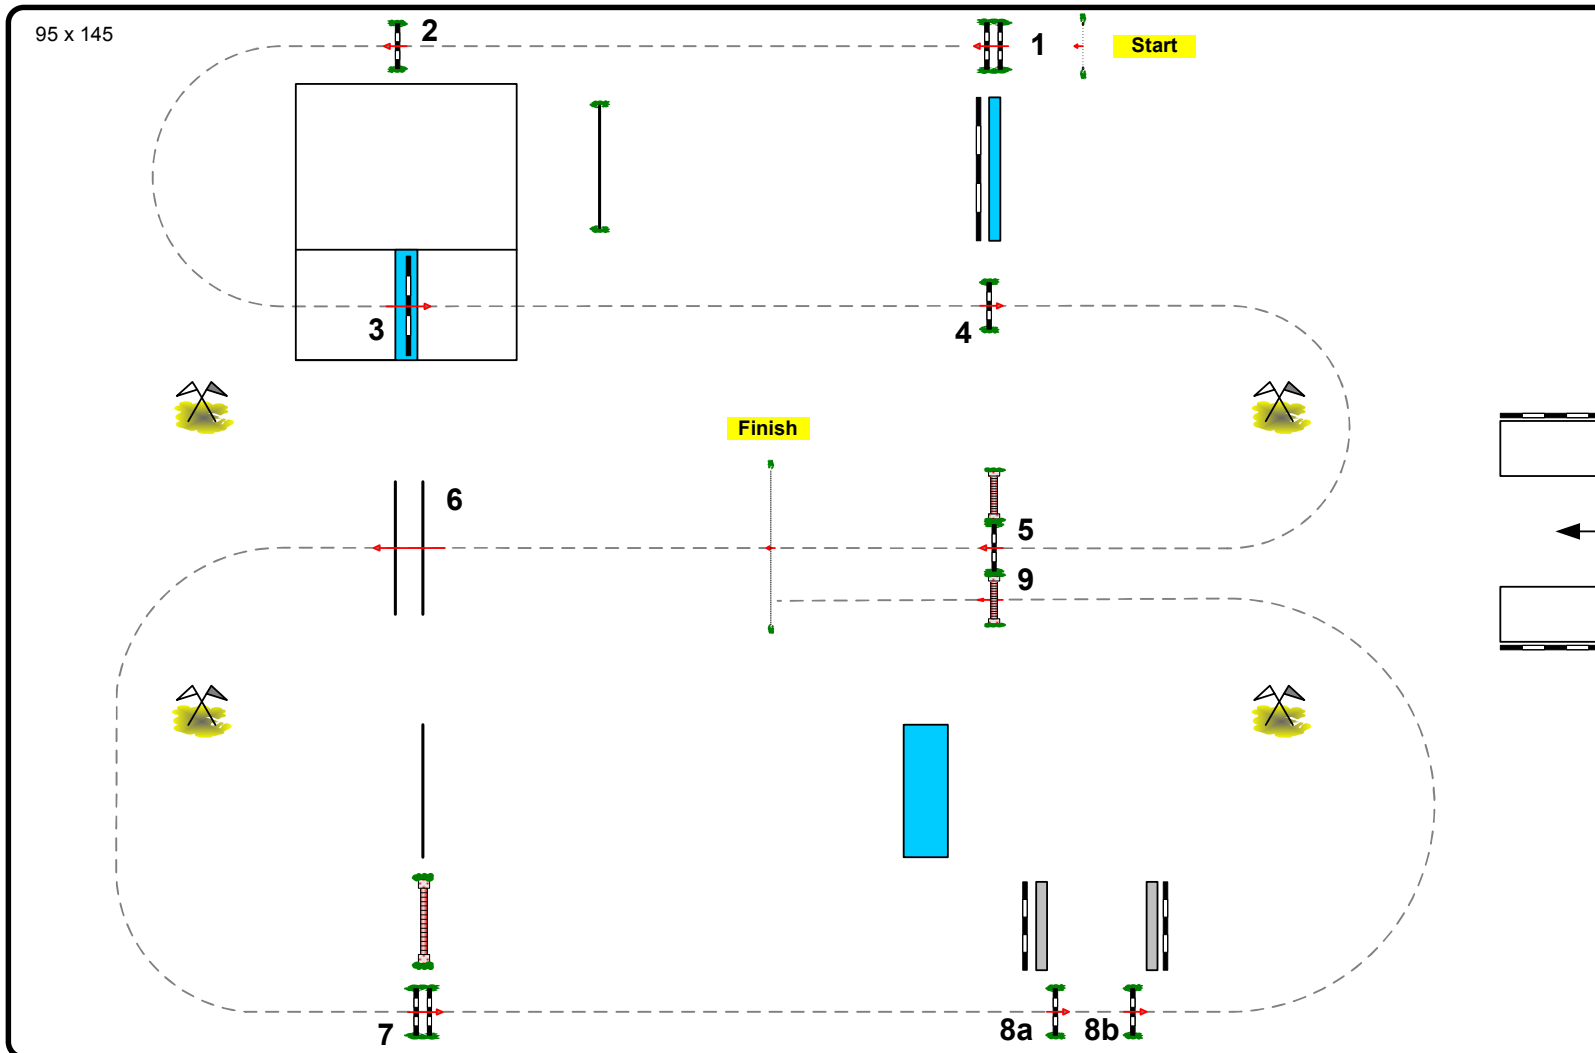

CSI5* LGCT Hamburg 2014

Class: 23,24,25

Deutsches Amateur-Derby

Competition not against the clock

Table:	A
FEI RG / Art.:	238.2.1
Height in cm:	-
Speed in mtr/min:	350
Length in mtr.:	470
TA in sec:	81
TL in sec:	162
Obstacles:	9
Efforts:	10