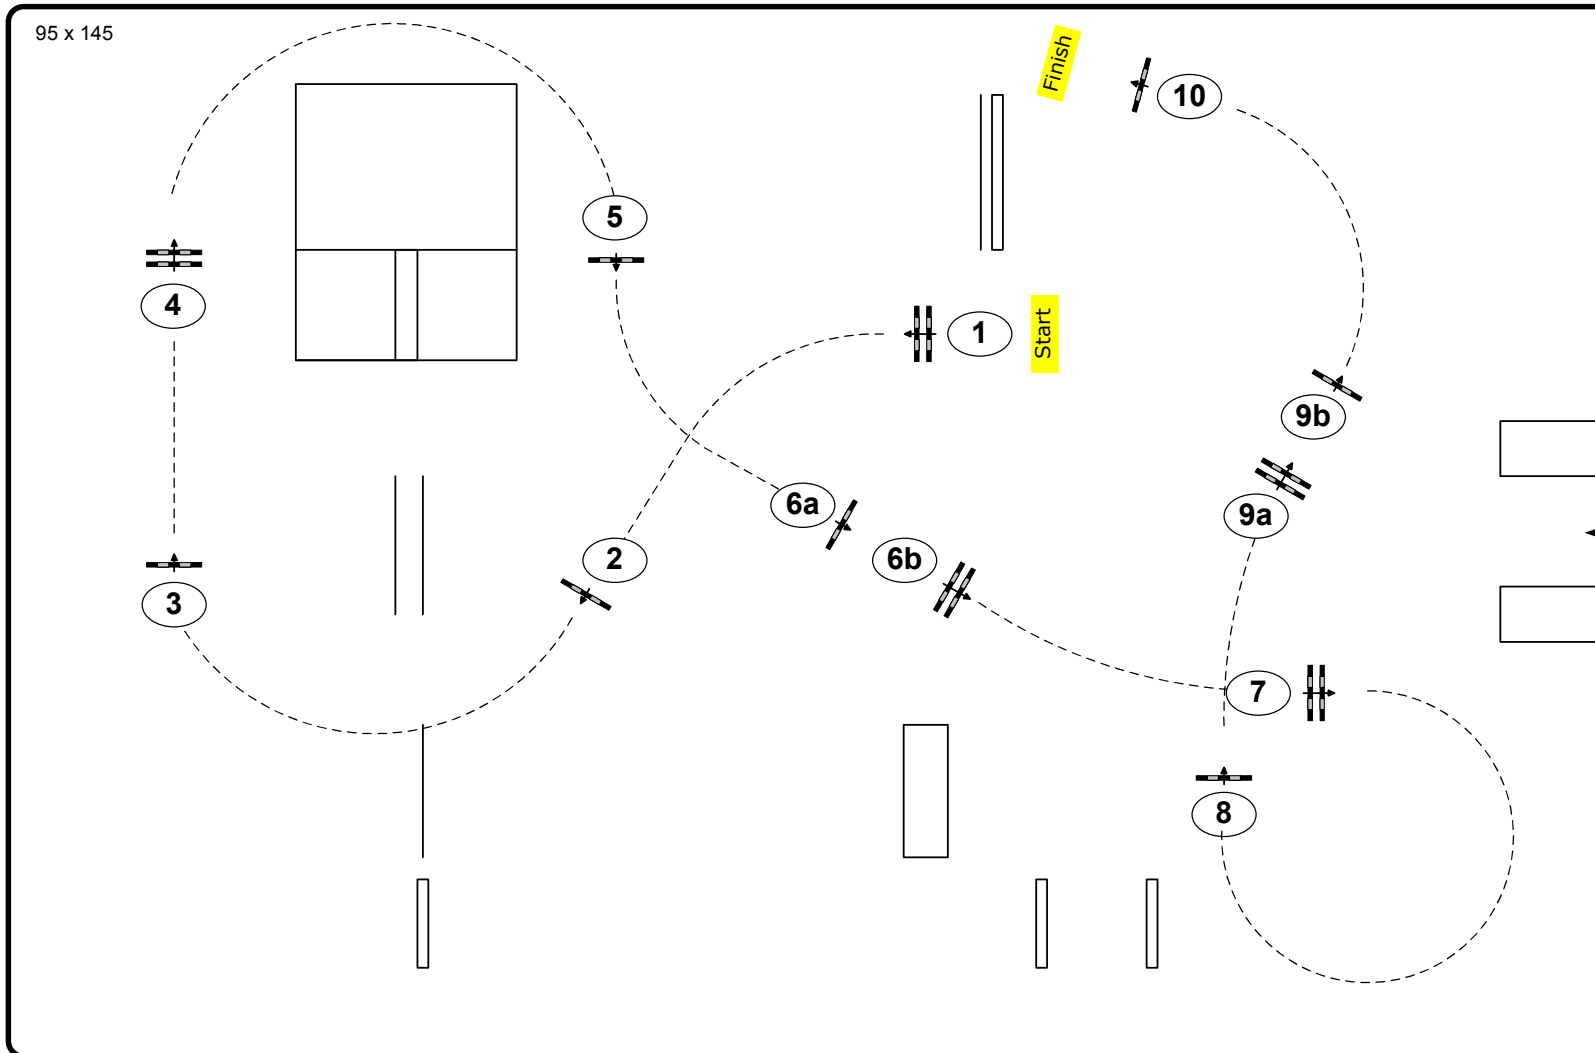

CSI5* LGCT Hamburg 2014

Class: 11 Youngster Cup

Competition against the clock

Table: A
 National RG: 238.2.1
 FEI RG / Art. 1,35 m
 Height: 1,35 m

Speed: 350 m/min

Length: 410 m
 Time allowed: 71 sec
 Time limit: 142 sec

Obstacles: 10
 Efforts: 12
 Penalty sec
 Closed combination:

1st Jump-off:

0

Length: 0 m
 Time allowed: 0 sec
 Time limit: 0 sec