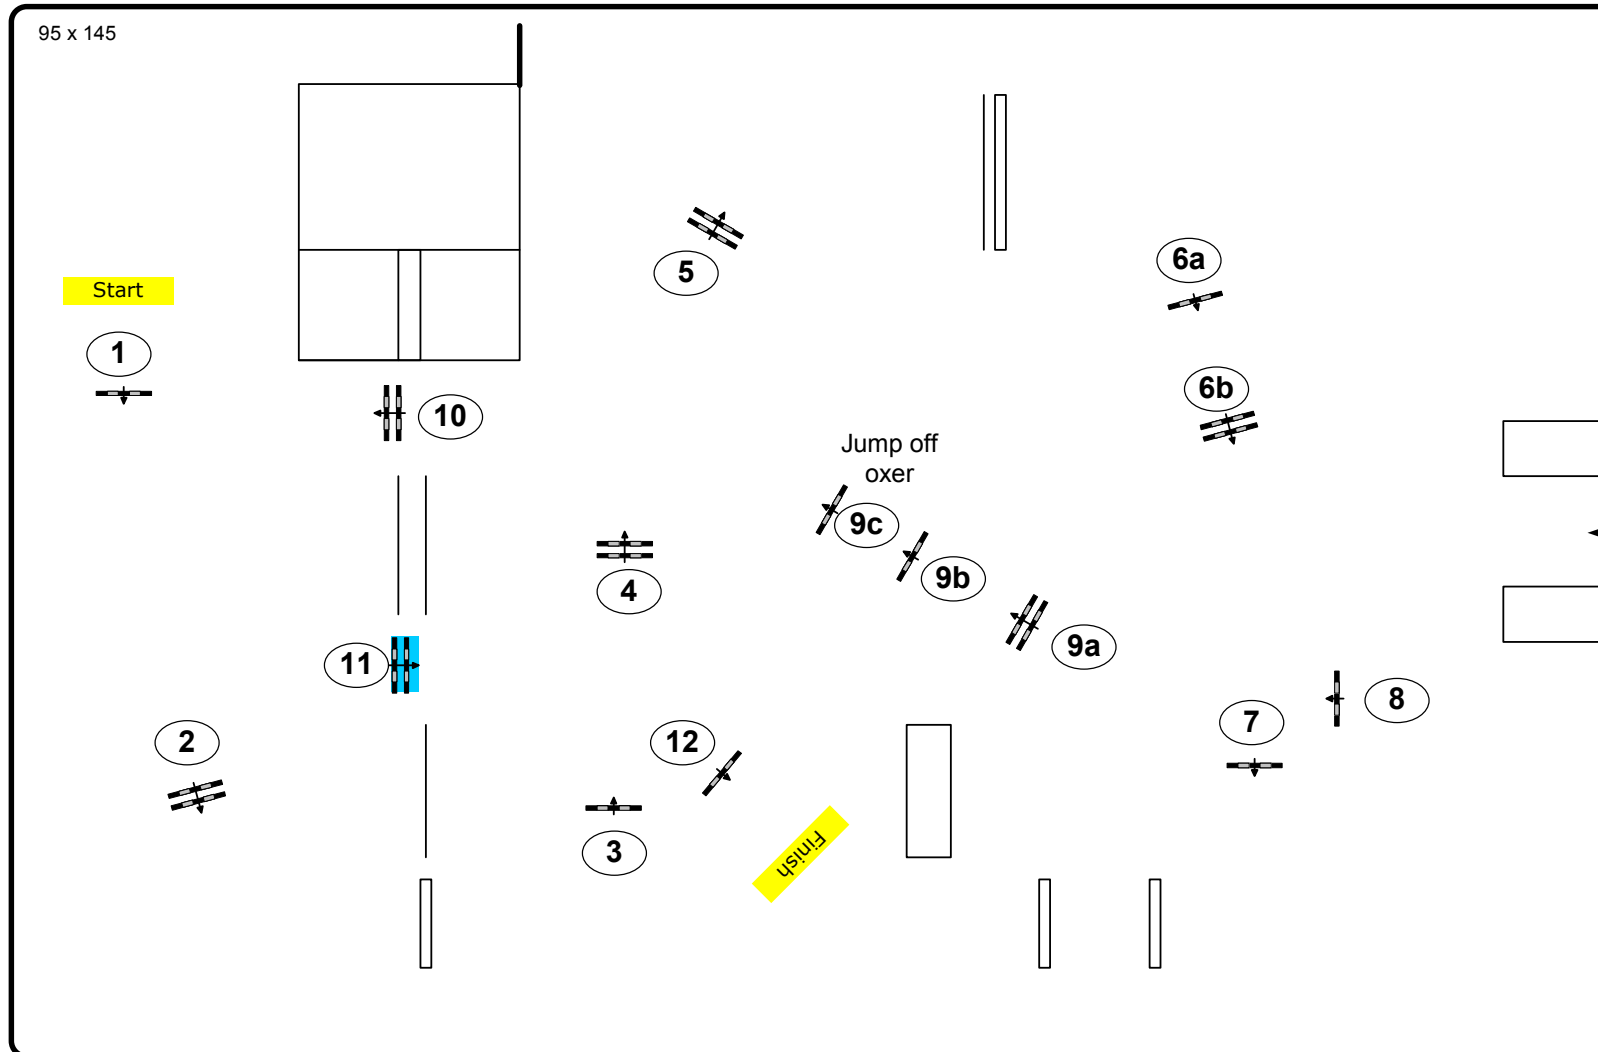

# CSI5\* LGCT Hamburg 2014

Class: 38 U 25 Tour

Competition with Jump-Off

Table: A  
 National RG:  
 FEI RG / Art. 501 A 2  
 Height: 1,50 m

Speed: 375 m/min

Length: 490 m  
 Time allowed: 79 sec  
 Time limit: 158 sec

Obstacles: 12  
 Efforts: 15  
 Penalty sec  
 Closed combination:

1st Jump-off:  
 1,4,5,6a,6b,7,8,9c

Length: 320 m  
 Time allowed: 52 sec  
 Time limit: 104 sec