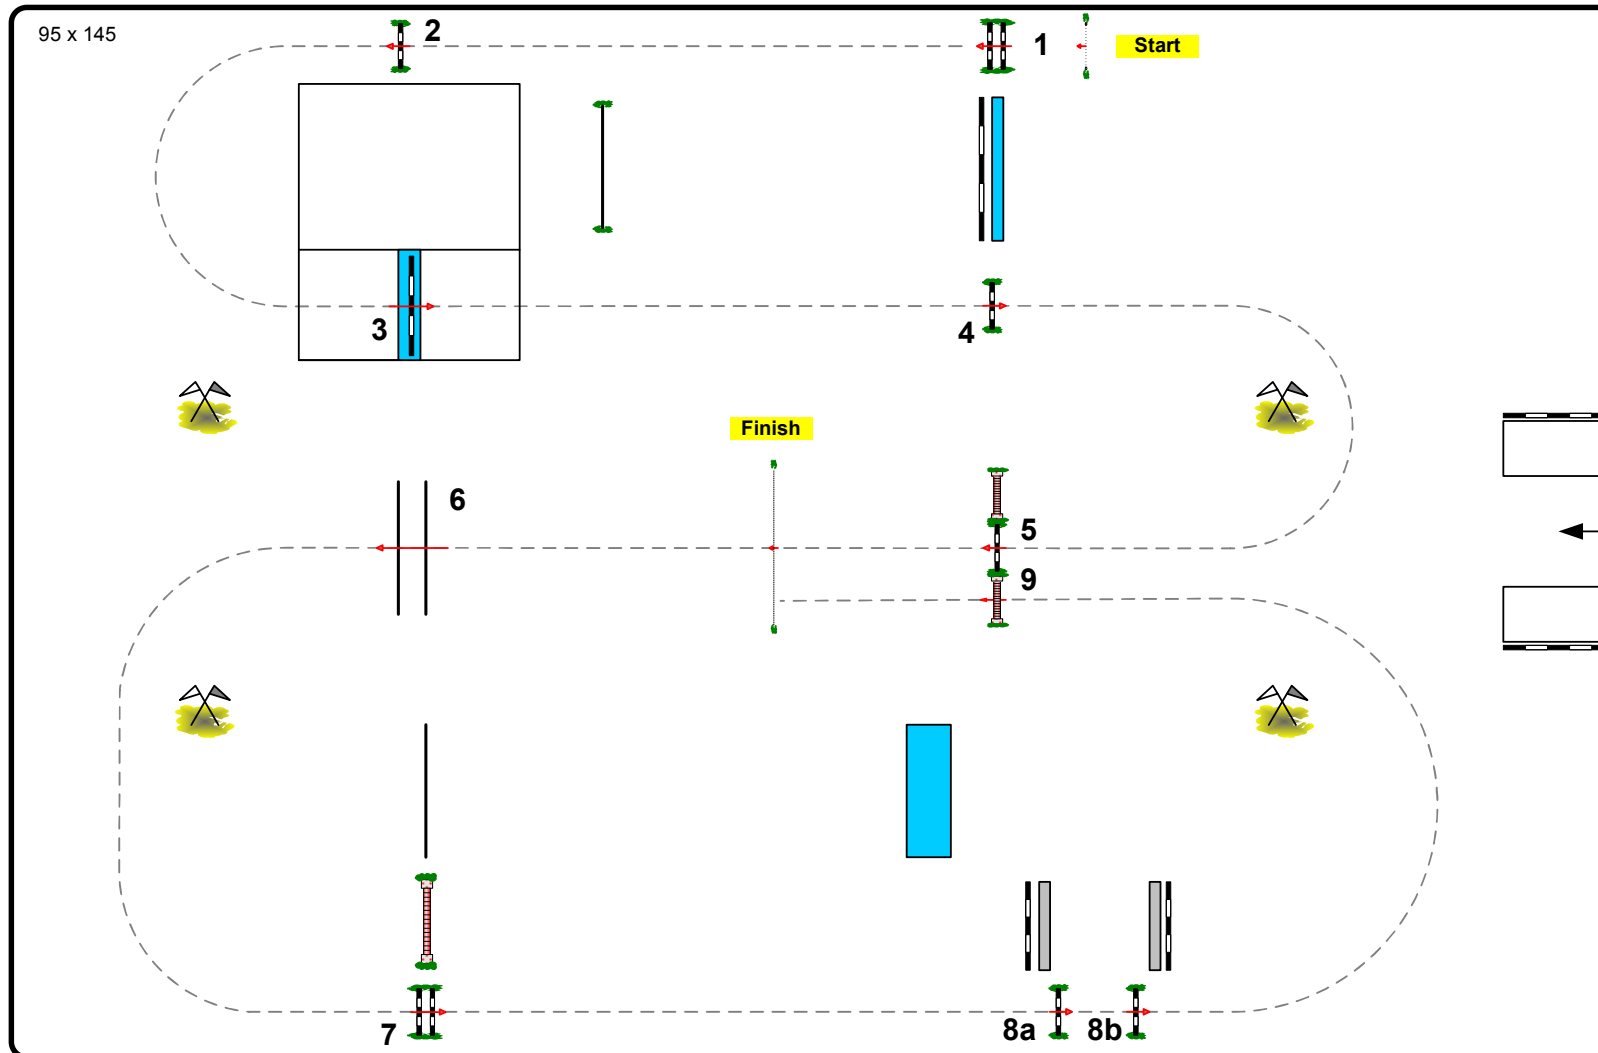

CSI5* LGCT Hamburg 2014

Class: 23,24,25

Deutsches Amateur-Derby

Competition not against the clock

Table:	A
FEI RG / Art.:	238.1.1
Height in cm:	-
Speed in mtr/min:	350
Length in mtr.:	470
TA in sec:	81
TL in sec:	162
Obstacles:	9
Efforts:	10