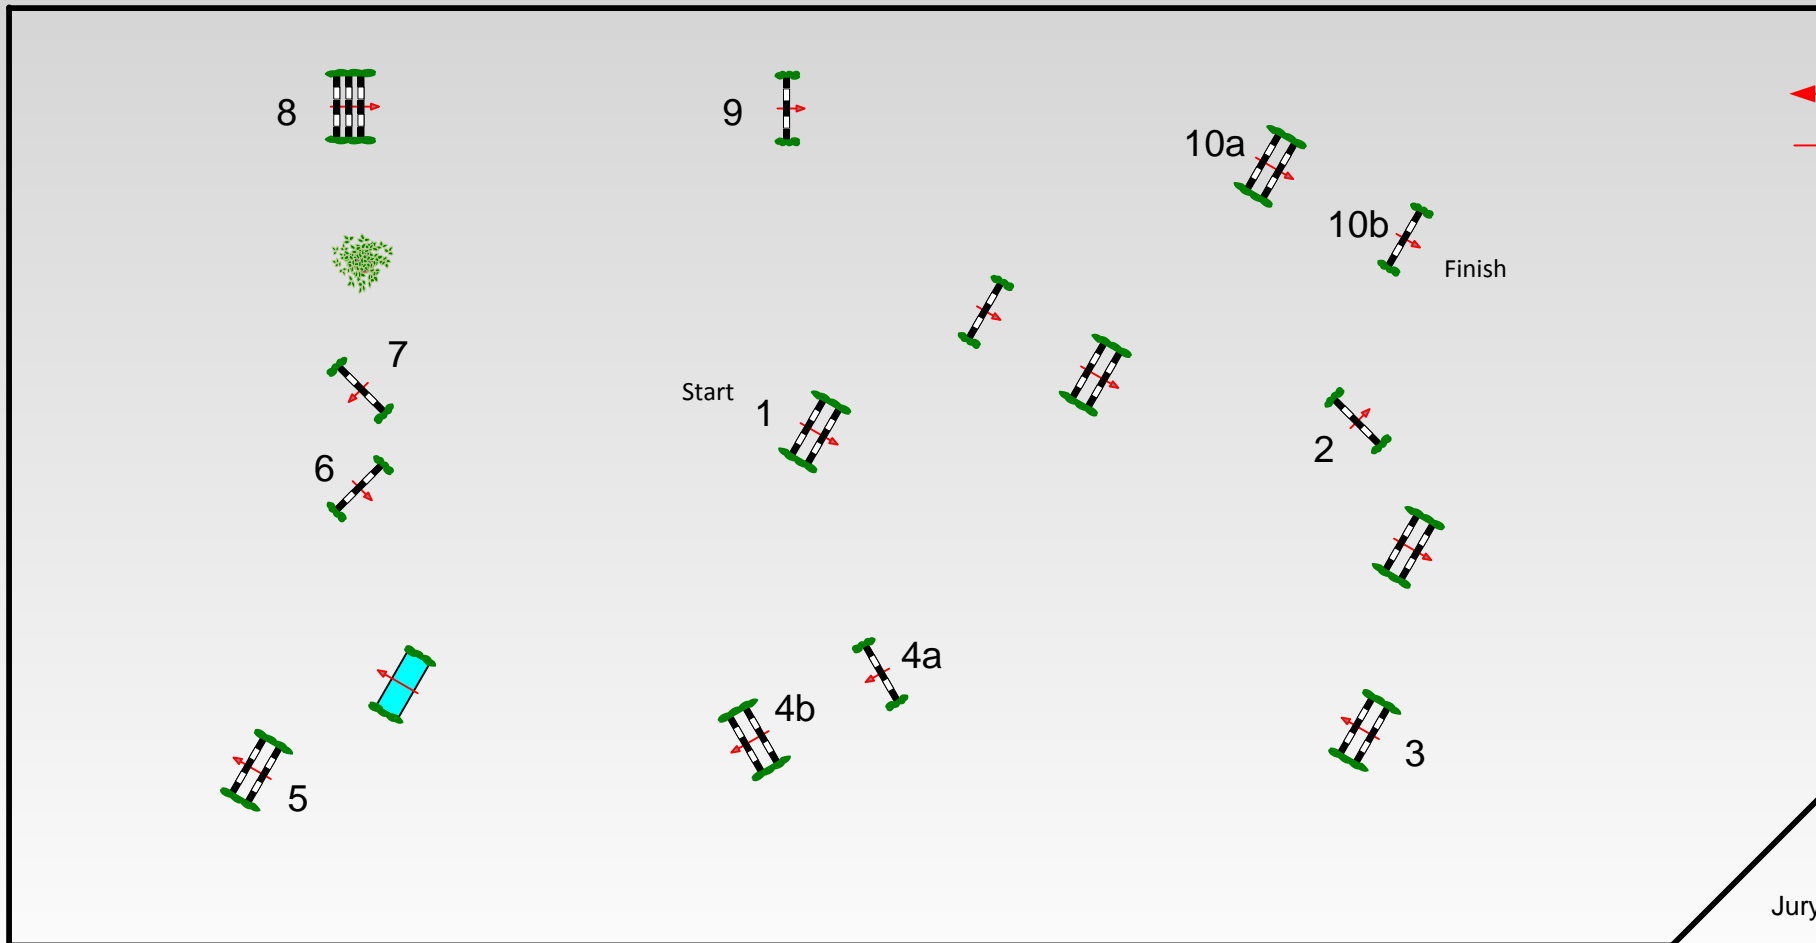

Maimarkt - Turnier Mannheim 2014

Class No.: 5

Preis des Maritim Parkhotel Mannheim

Competition against the clock

Samstag, 3. Mai 2014

Start: 8:30

Table: A
National RG:
FEI RG / Art. 238.2.1
Height: 1.40 m

Speed: 350 m/min
Length: 350 m
Time allowed: 60 sec
Time limit: 120 sec

Obstacles: 10
Efforts: 12
Penalty sec:
Closed combination:

1st Jump-off:
Length: 0 m
Time allowed: 0 sec
Time limit: 0 sec

2nd Jump-off:
Length: 0 m
Time allowed: 0 sec
Time limit: 0 sec

Jury

Course Designer