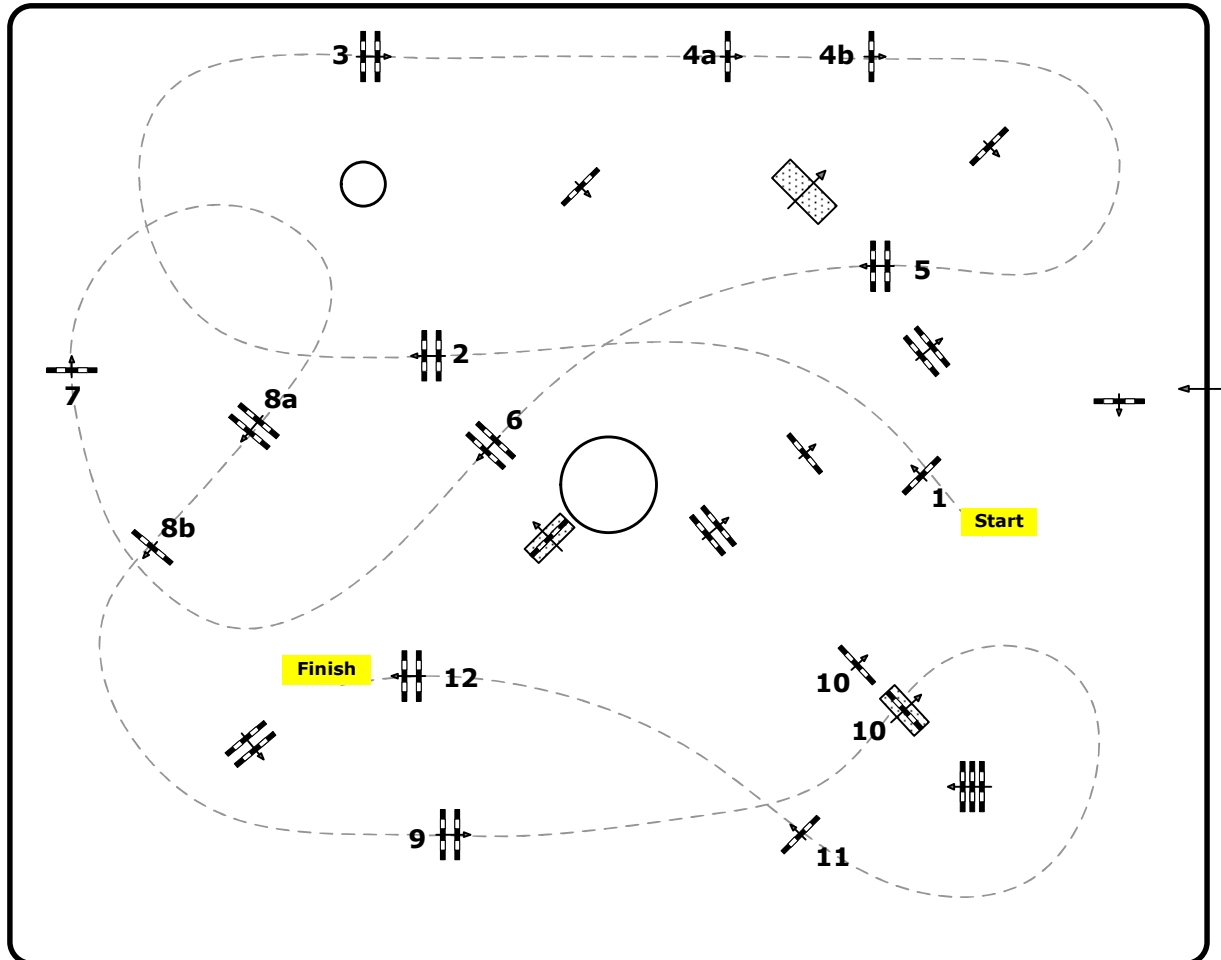

08 -11. May 2014

Children/ Junior Tour

Competition against the clock

Table: A

National RG:

FEI RG / Art. 238.2.1

Height: 1,20 1,30 m

Speed: 350 m/min

Length: 480 m

Time allowed: 83 sec

Time limit: 166 sec

Obstacles: 12

Efforts: 14

1st Jump-off:

Length: 0 m

Time allowed: 0 sec

Time limit: 0 sec

Assistent :
Riedler Helmut (AUT)
Fuchs Hannes (AUT)
Reitetschläger Kurt (AUT)
Riedl Andreas (AUT)
Weberhofer Gernot (AUT)

Course Design: Madl Franz & Pascal (AUT) Schiermayr Franz (AUT) Appe Adi (AUT)