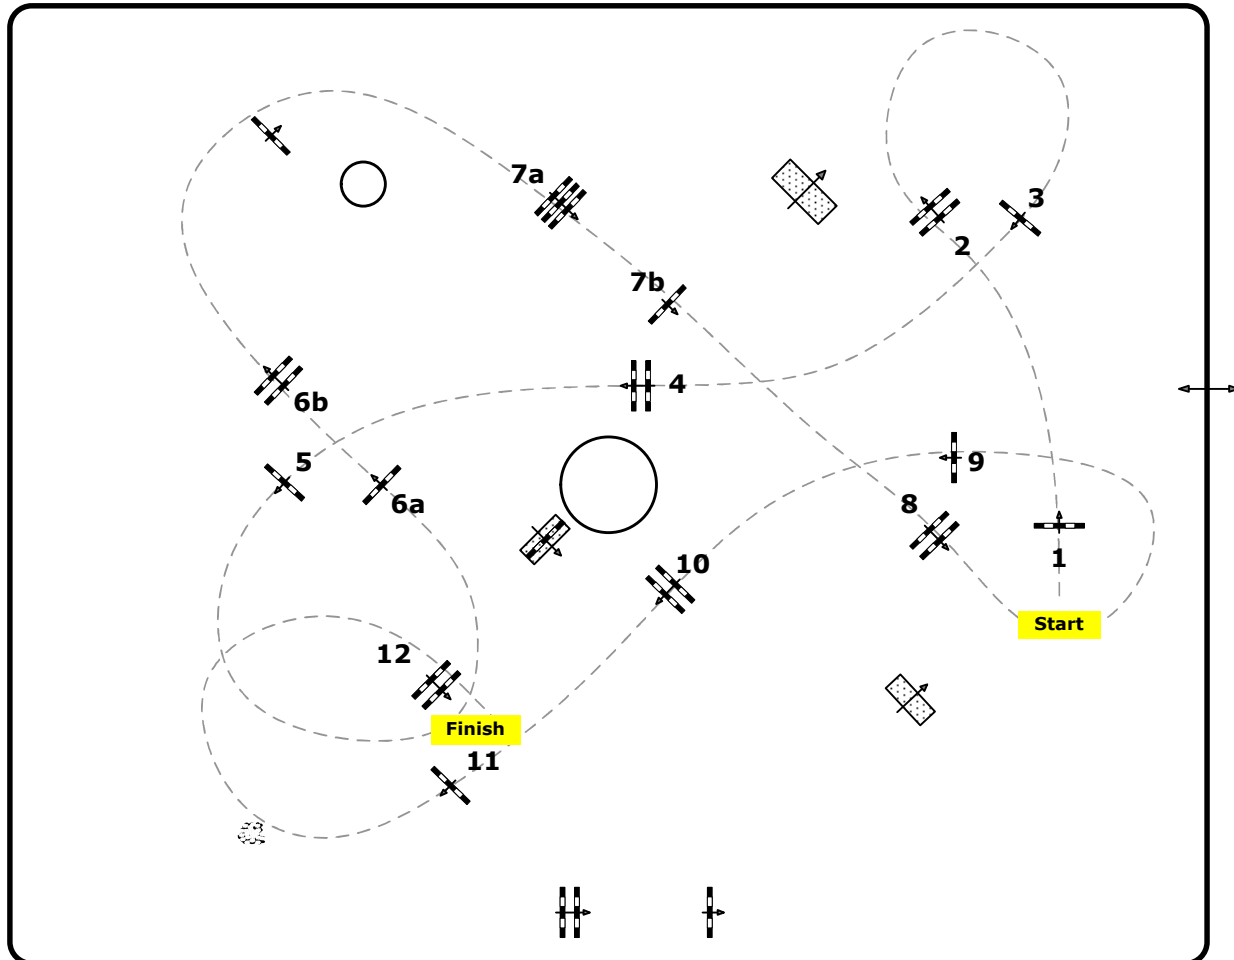

Height: 1,20/1,30 m

Speed: 350 m/min

Length: 450 m

Time allowed: 78 sec

Time limit: 156 sec

Obstacles: 12

Efforts: 14

1st Jump-off:

Length: 0 m

Time allowed: 0 sec

Time limit: 0 sec

Assistent: Riedler Helmut (AUT)
 Fuchs Hannes (AUT)
 Reitetschläger Kurt (AUT)
 Riedl Andreas (AUT)
 Weberhofer Gernot (AUT)

Course Design: Madl Franz & Pascal (AUT)