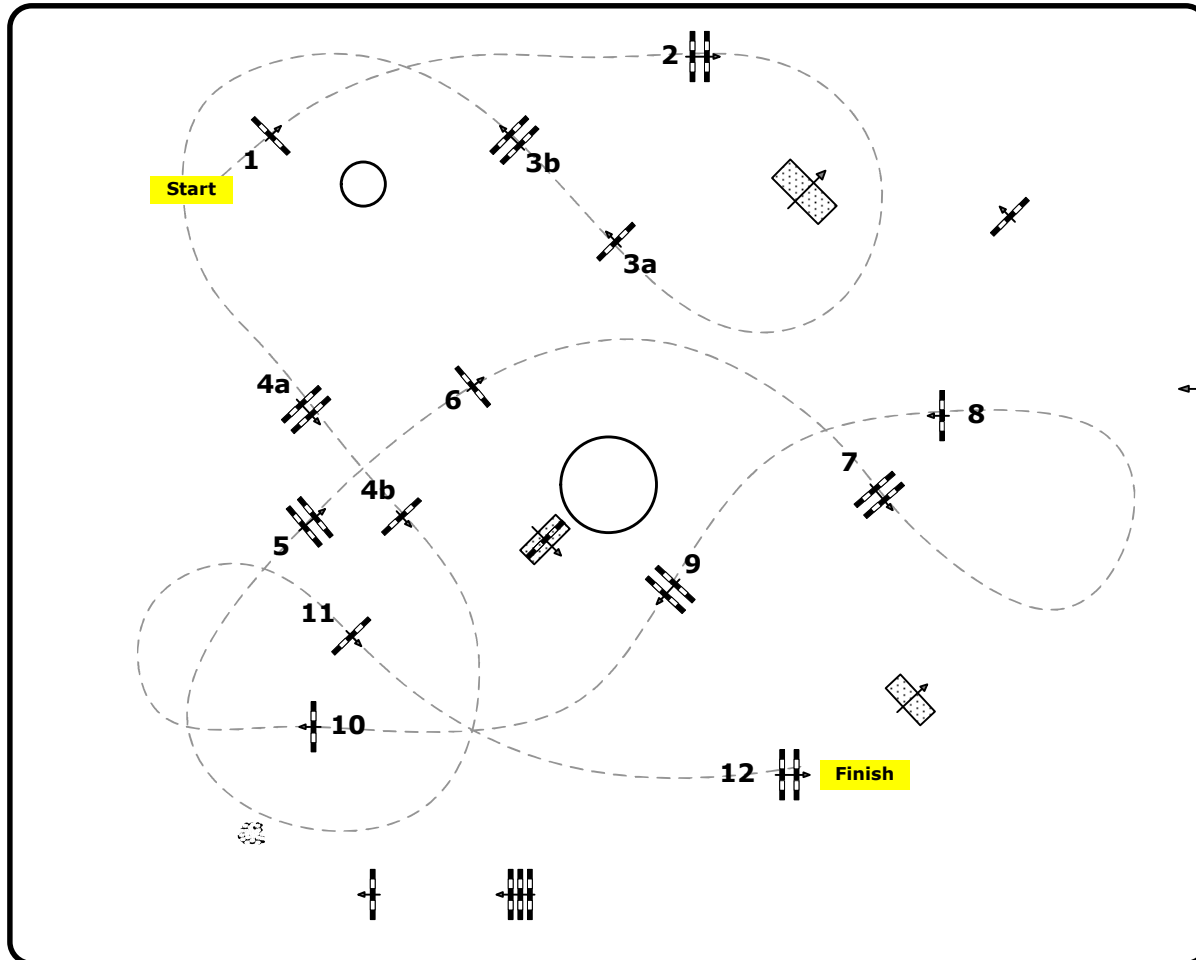

Height: 1,30/1,40 m

Speed: 350 m/min

Length: 470 m

Time allowed: 81 sec

Time limit: 162 sec

Obstacles: 12

Efforts: 14

1st Jump-off:

Length: 0 m

Time allowed: 0 sec

Time limit: 0 sec

Assistent : Riedler Helmut (AUT)
 Fuchs Hannes (AUT)
 Reitetschläger Kurt (AUT)
 Riedl Andreas (AUT)
 Weberhofer Gernot (AUT)

Course Design: Madl Franz & Pascal (AUT)