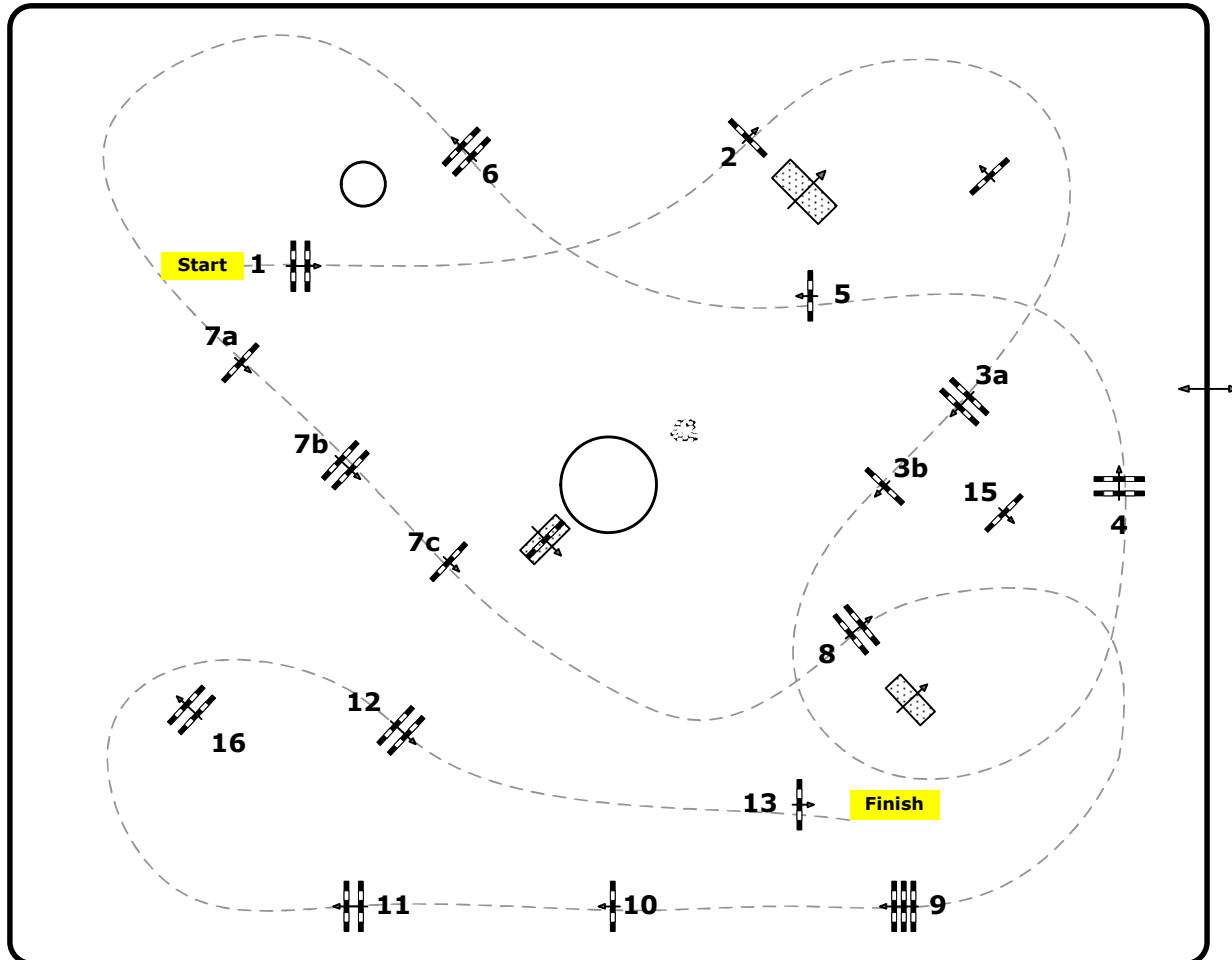

08 -11. May 2014

Children/Junior Grand Prix

Competition with one jump-off

Table: A

National RG:

FEI RG / Art. 238.2.2

Height: 1,30/1,40 m

Speed: 350 m/min

Length: 510 m

Time allowed: 88 sec

Time limit: 176 sec

Obstacles: 13

Efforts: 16

1st Jump-off:

1-2-3ab-4-15-9-16

Length: 340 m

Time allowed: 59 sec

Time limit: 118 sec

Assistent :
Riedler Helmut (AUT)
Fuchs Hannes (AUT)
Reitetschläger Kurt (AUT)
Riedl Andreas (AUT)
Weberhofer Gernot (AUT)

Course Design: Madl Franz & Pascal (AUT) Schiermayr Franz (AUT) Appe Adi (AUT)