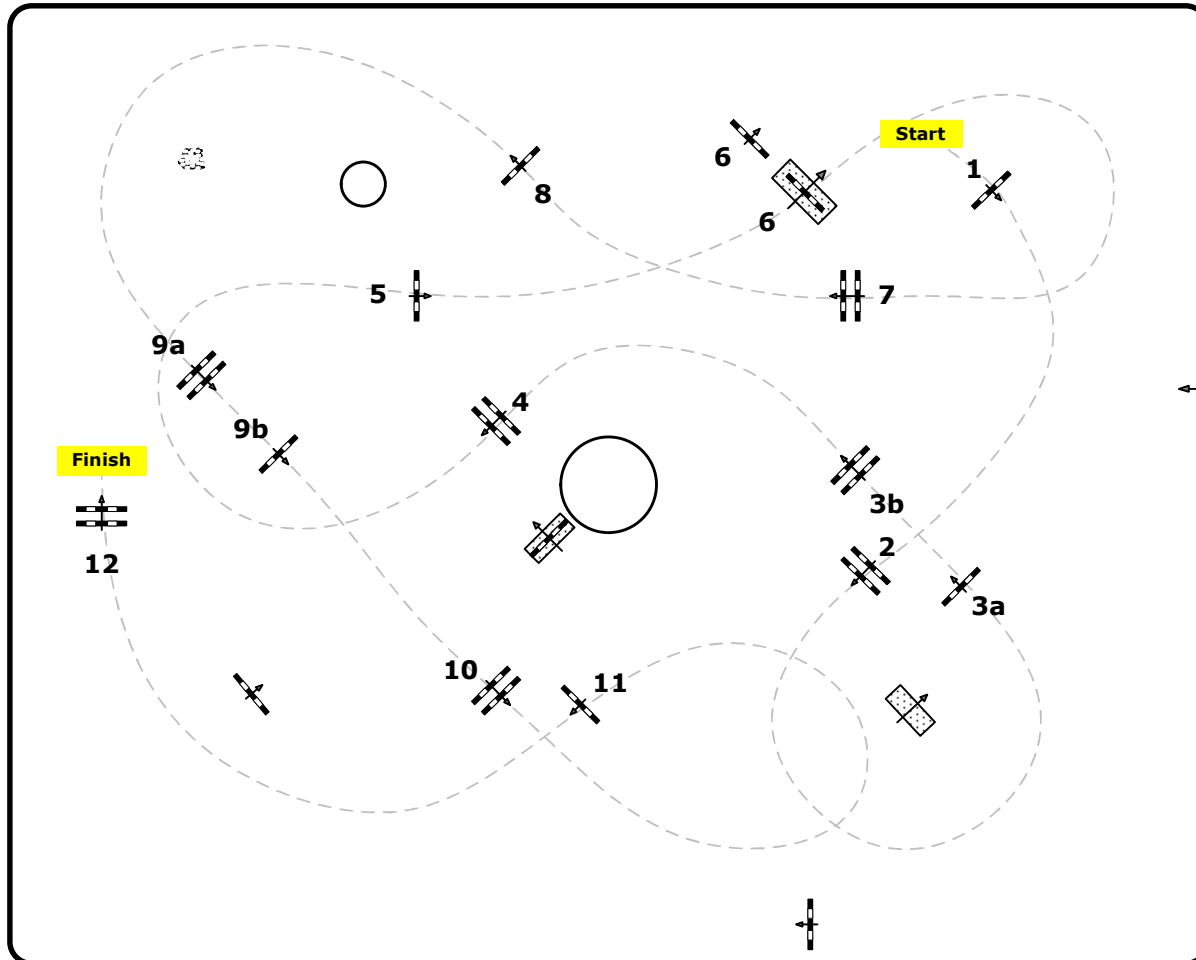

CSIO *** Linz Ebelsberg, OÖ

08 bis 11. May 2014

Silver Tour

Competition against the clock

Table: A

National RG:

FEI RG / Art. 238.2.1

Height: 1,40 m

Speed: 350 m/min

Length: 510 m

Time allowed: 88 sec

Time limit: 176 sec

Obstacles: 12

Efforts: 14

1st Jump-off:

Length: 0 m

Time allowed: 0 sec

Time limit: 0 sec

Assistent :
Riedler Helmut (AUT)
Fuchs Hannes (AUT)
Reitetschläger Kurt (AUT)
Riedl Andreas (AUT)
Weberhofer Gernot (AUT)

Course Design: Madl Franz & Pascal (AUT) Schiermayr Franz (AUT) Appe Adi (AUT)