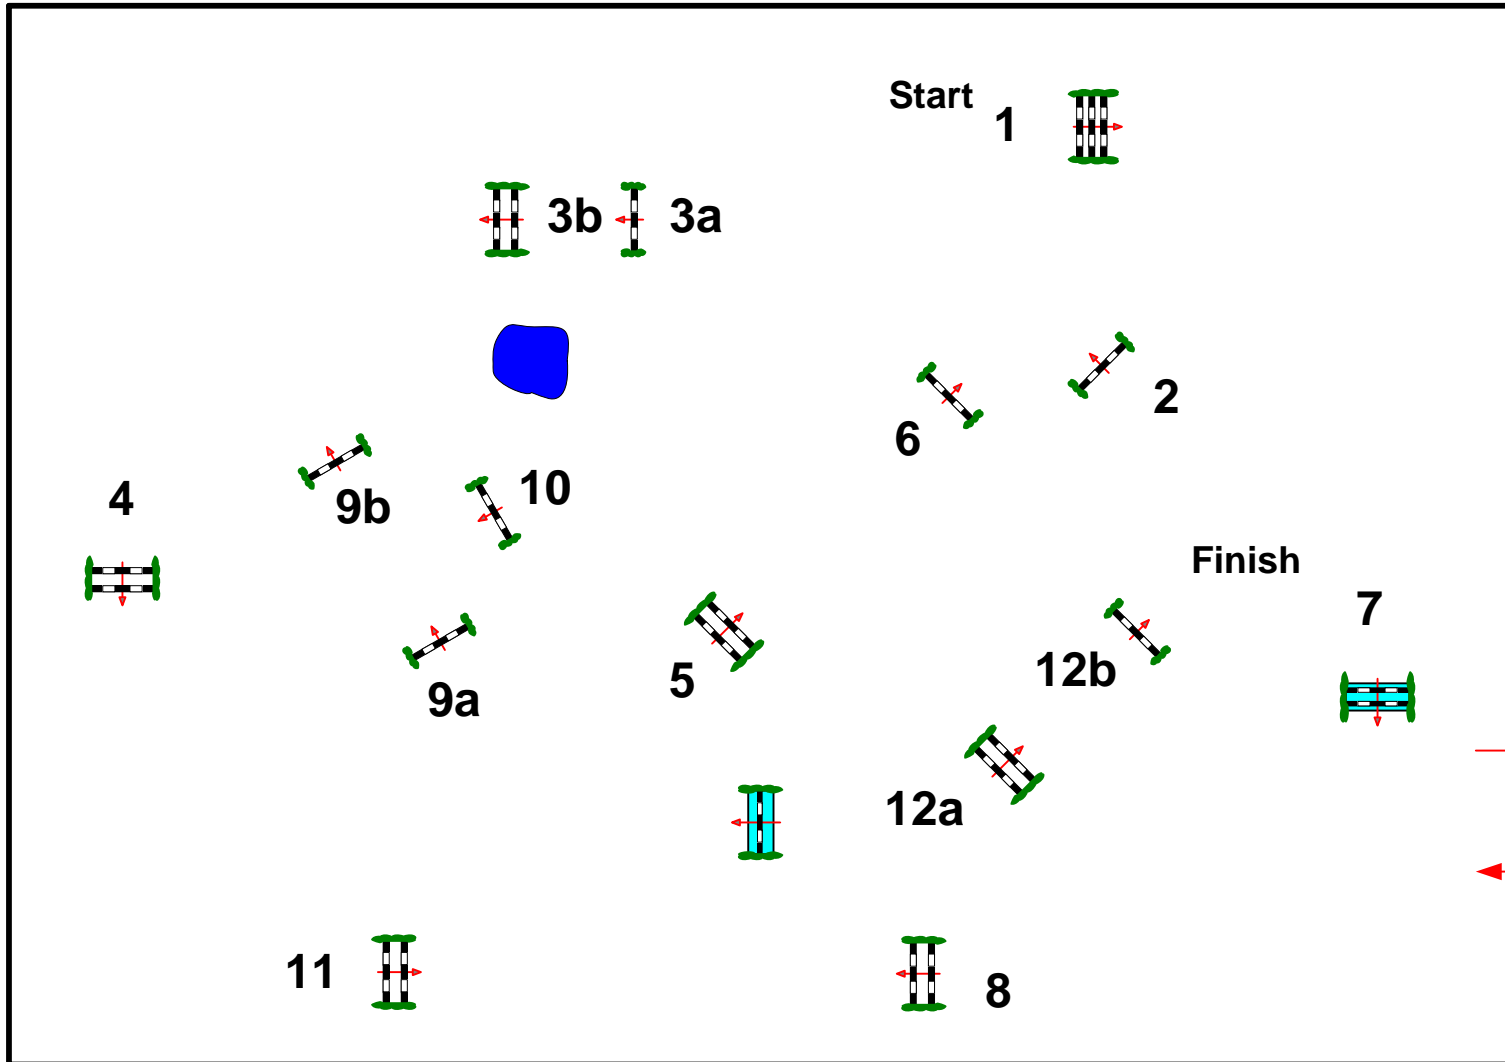

CSIO Odense 2014

Class No.: 9

Competition against the clock

Samstag, 17. Mai 2014

Start: 0:00

Table: A
 National RG:
 FEI RG / Art. 238.2.1
 Height: 1,50 m

Speed: 375 m/min
 Length: 500 m
 Time allowed: 80 sec
 Time limit: 160 sec

Obstacles:
 Efforts:
 Penalty sec
 Closed combination:

1st Jump-off:
 Length: 0 m
 Time allowed: 0 sec
 Time limit: 0 sec

2nd Jump-off:
 Length: 0 m
 Time allowed: 0 sec
 Time limit: 0 sec