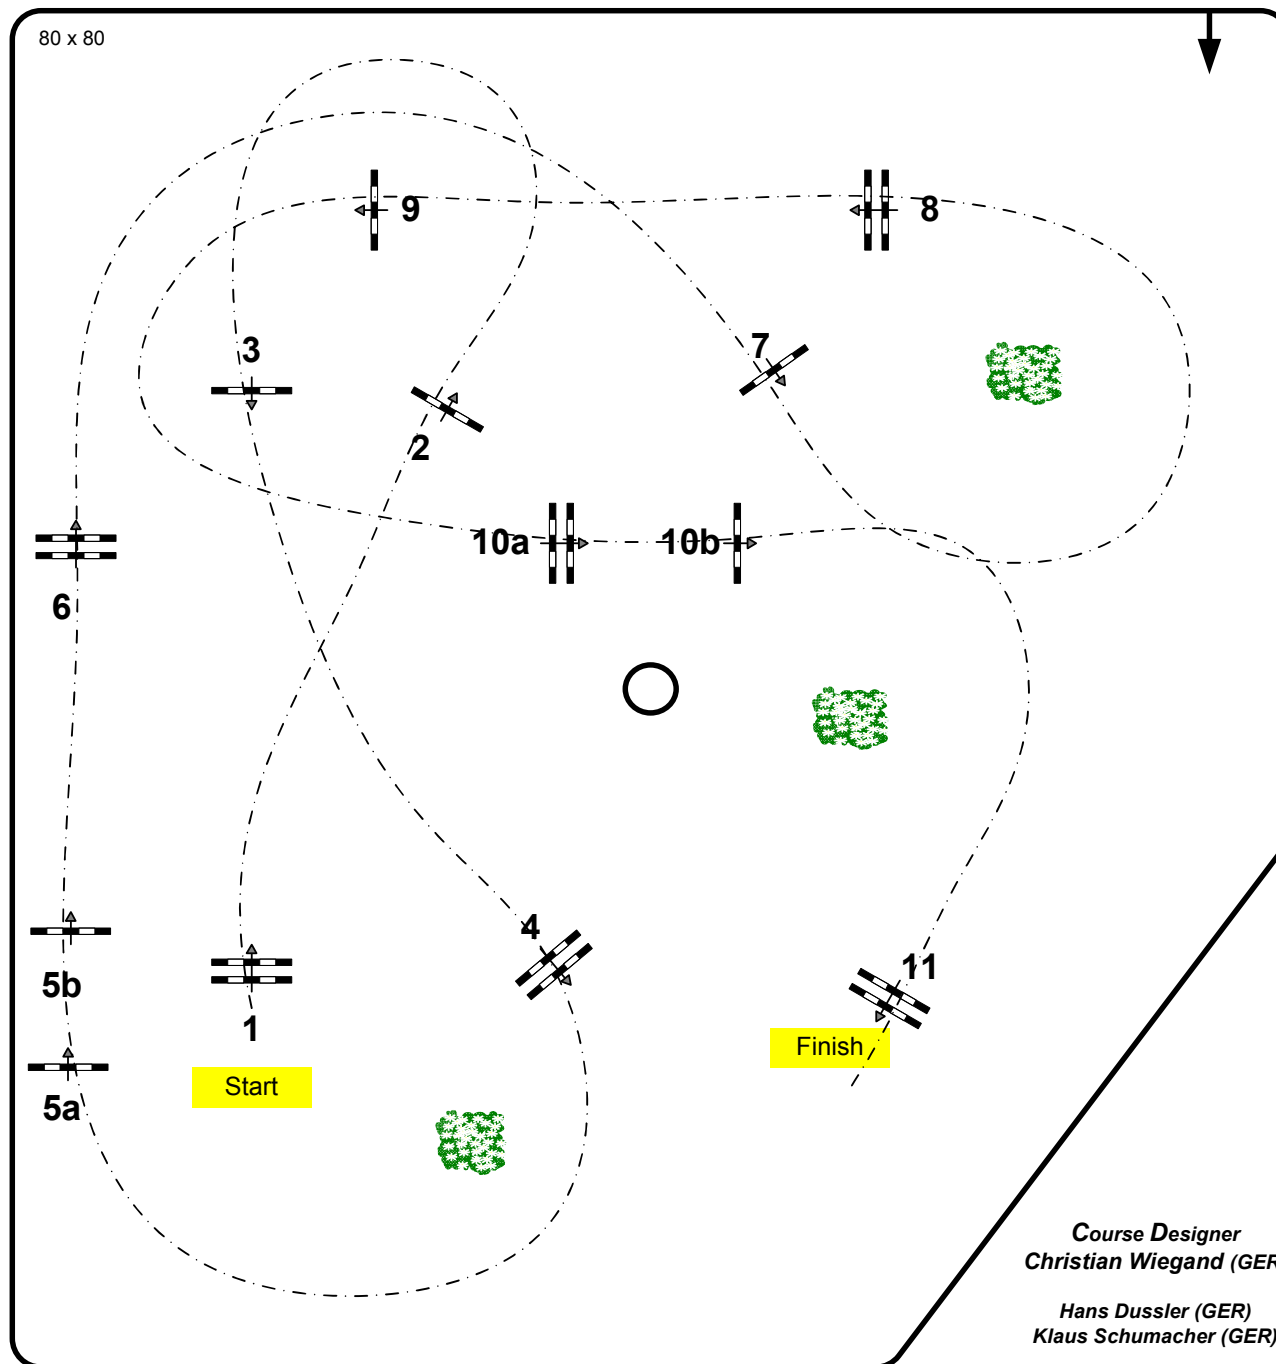

CSI3* Pforzheim 2014

Class No.: 07

Opening Class

Competition against the clock

Table: A

FEI RG / Art. 238.2.1

Approx Height: 1,40 m

Speed: 350 m/min

Length: 450 m

Time Allowed: 78 sec

Time Limit: 156 sec

Obstacles: 11

Efforts: 13

Course Designer
Christian Wiegand (GER)

Hans Dussler (GER)
Klaus Schumacher (GER)