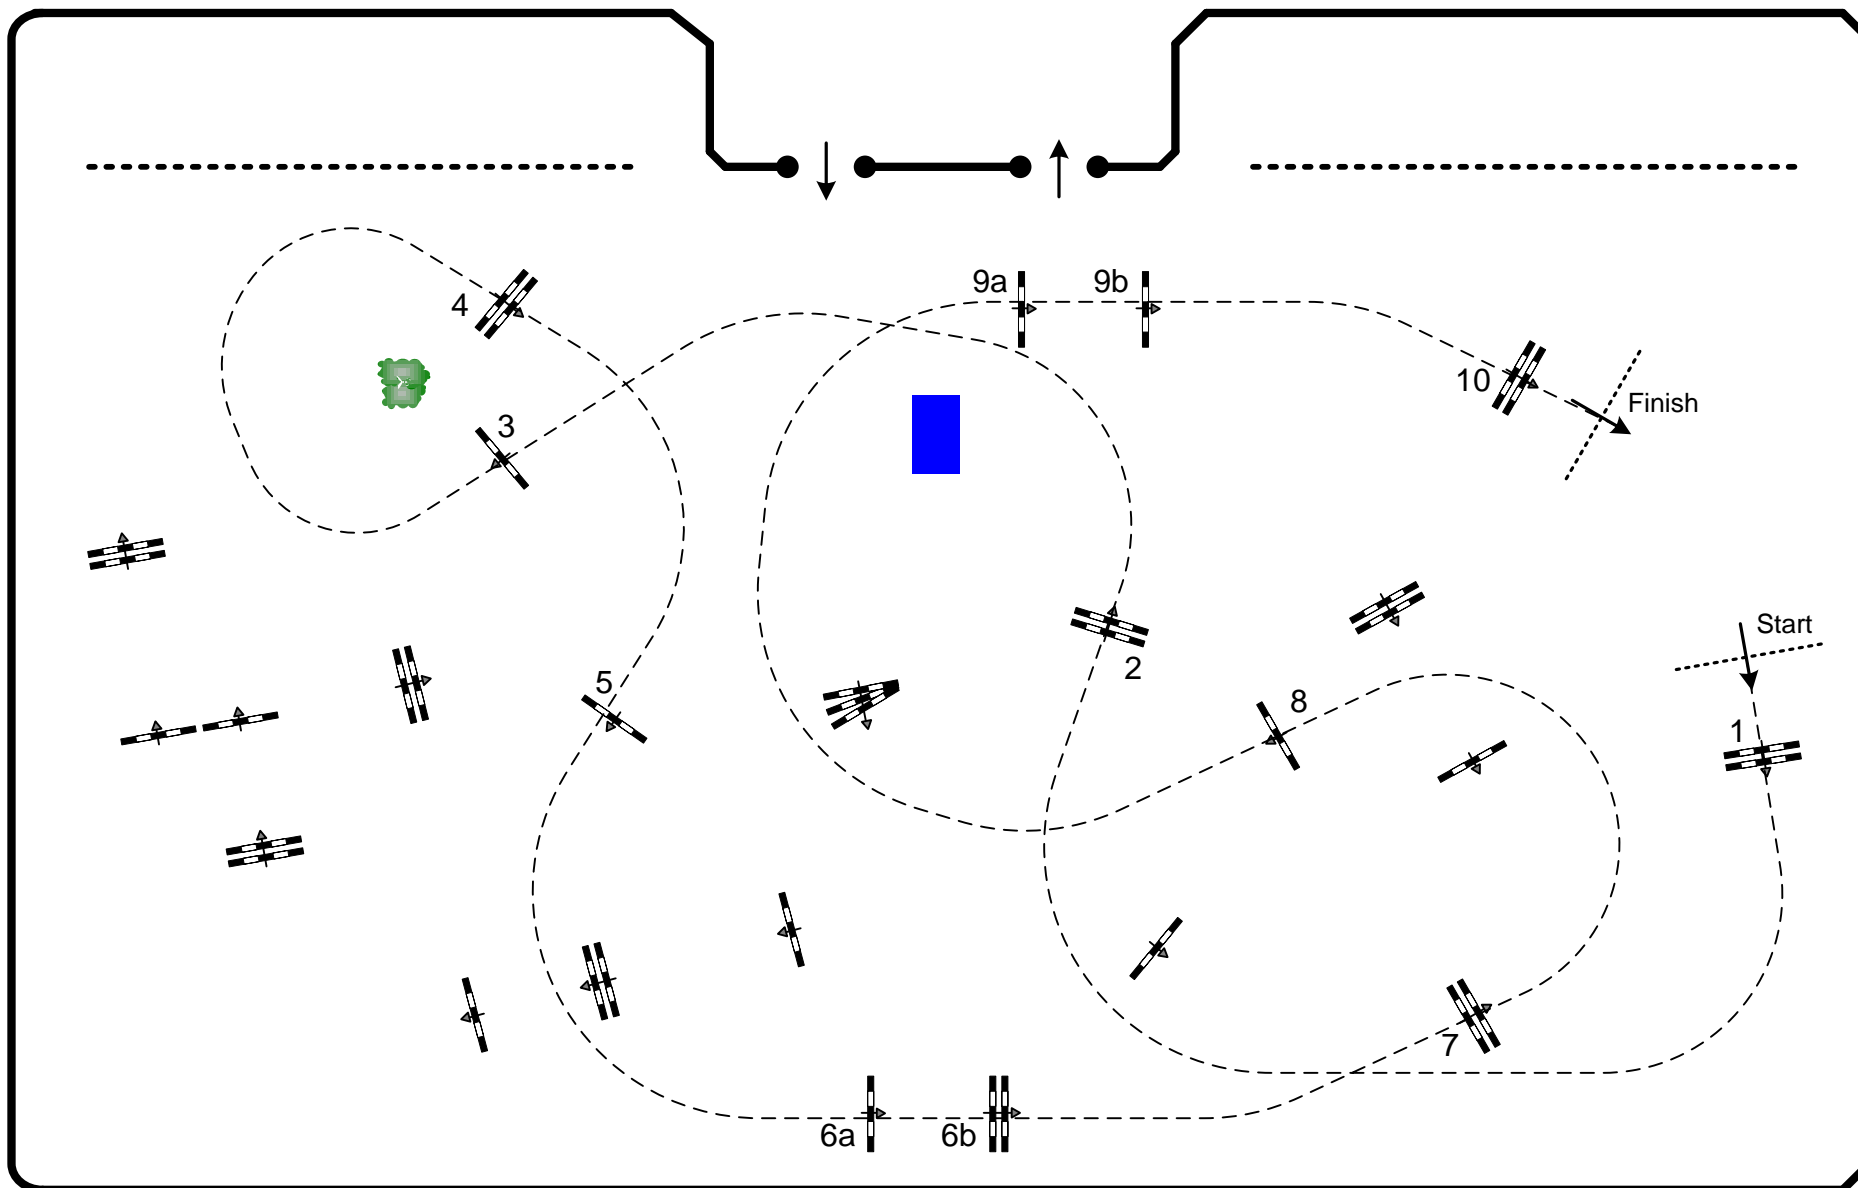

CSIO 3* Lisboa 2014

Competition: 4 – 1,40m – against the clock

30th June 2014

Table: A	Speed: 350 m/min	Obstacles: 10	Jump Off: N/A	2nd Jump-off: N/A
National RG: N/A	Length: 480 m	Efforts: 12	Length: 0 m	Length: 0 m
FEI RG / Art. 238.2.1	Time allowed: 83 sec	Penalty sec: N/A	Time allowed: 0 sec	Time allowed: 0 sec
Height: 1,40 m	Time limit: 166 sec	Closed combination: N/A	Time limit: 0 sec	Time limit: 0 sec

C.D.: Bernardo Costa Cabral (POR)