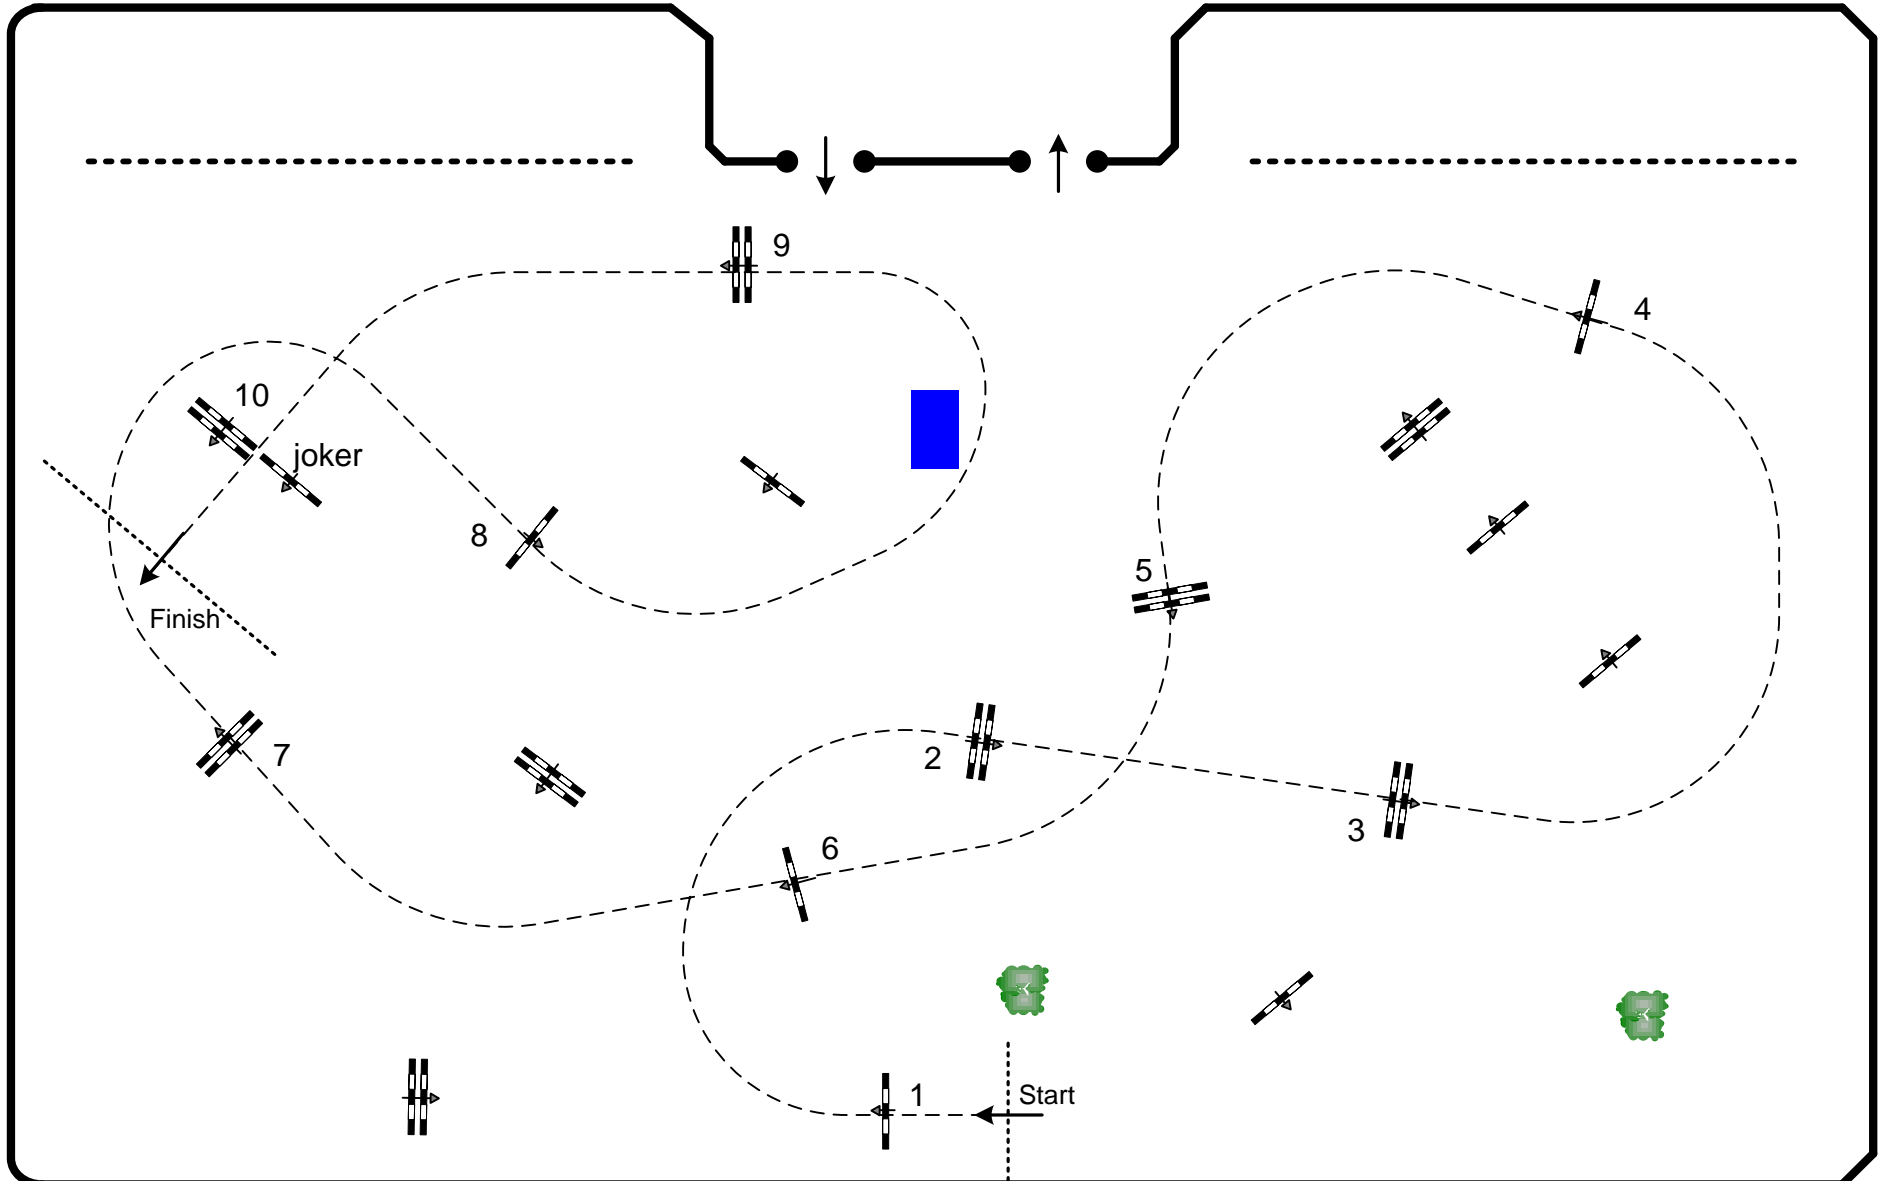

# CSIO 3\* Lisboa 2014

Competition: 7 – 1,35m - Accumulator

31 de Maio de 2014

Table: A	Speed: 350 m/min	Obstacles: 11	Jump Off: N/A	2nd Jump-off: N/A
National RG: 269	Length: 420 m	Efforts: 10	Length: 0 m	Length: 0 m
FEI RG / Art. N/A	Time allowed: 72 sec	Penalty sec: N/A	Time allowed: 0 sec	Time allowed: 0 sec
Height: 1,35 m	Time limit: 144 sec	Closed combination: N/A	Time limit: 0 sec	Time limit: 0 sec

C.D.: Bernardo Costa Cabral (POR)