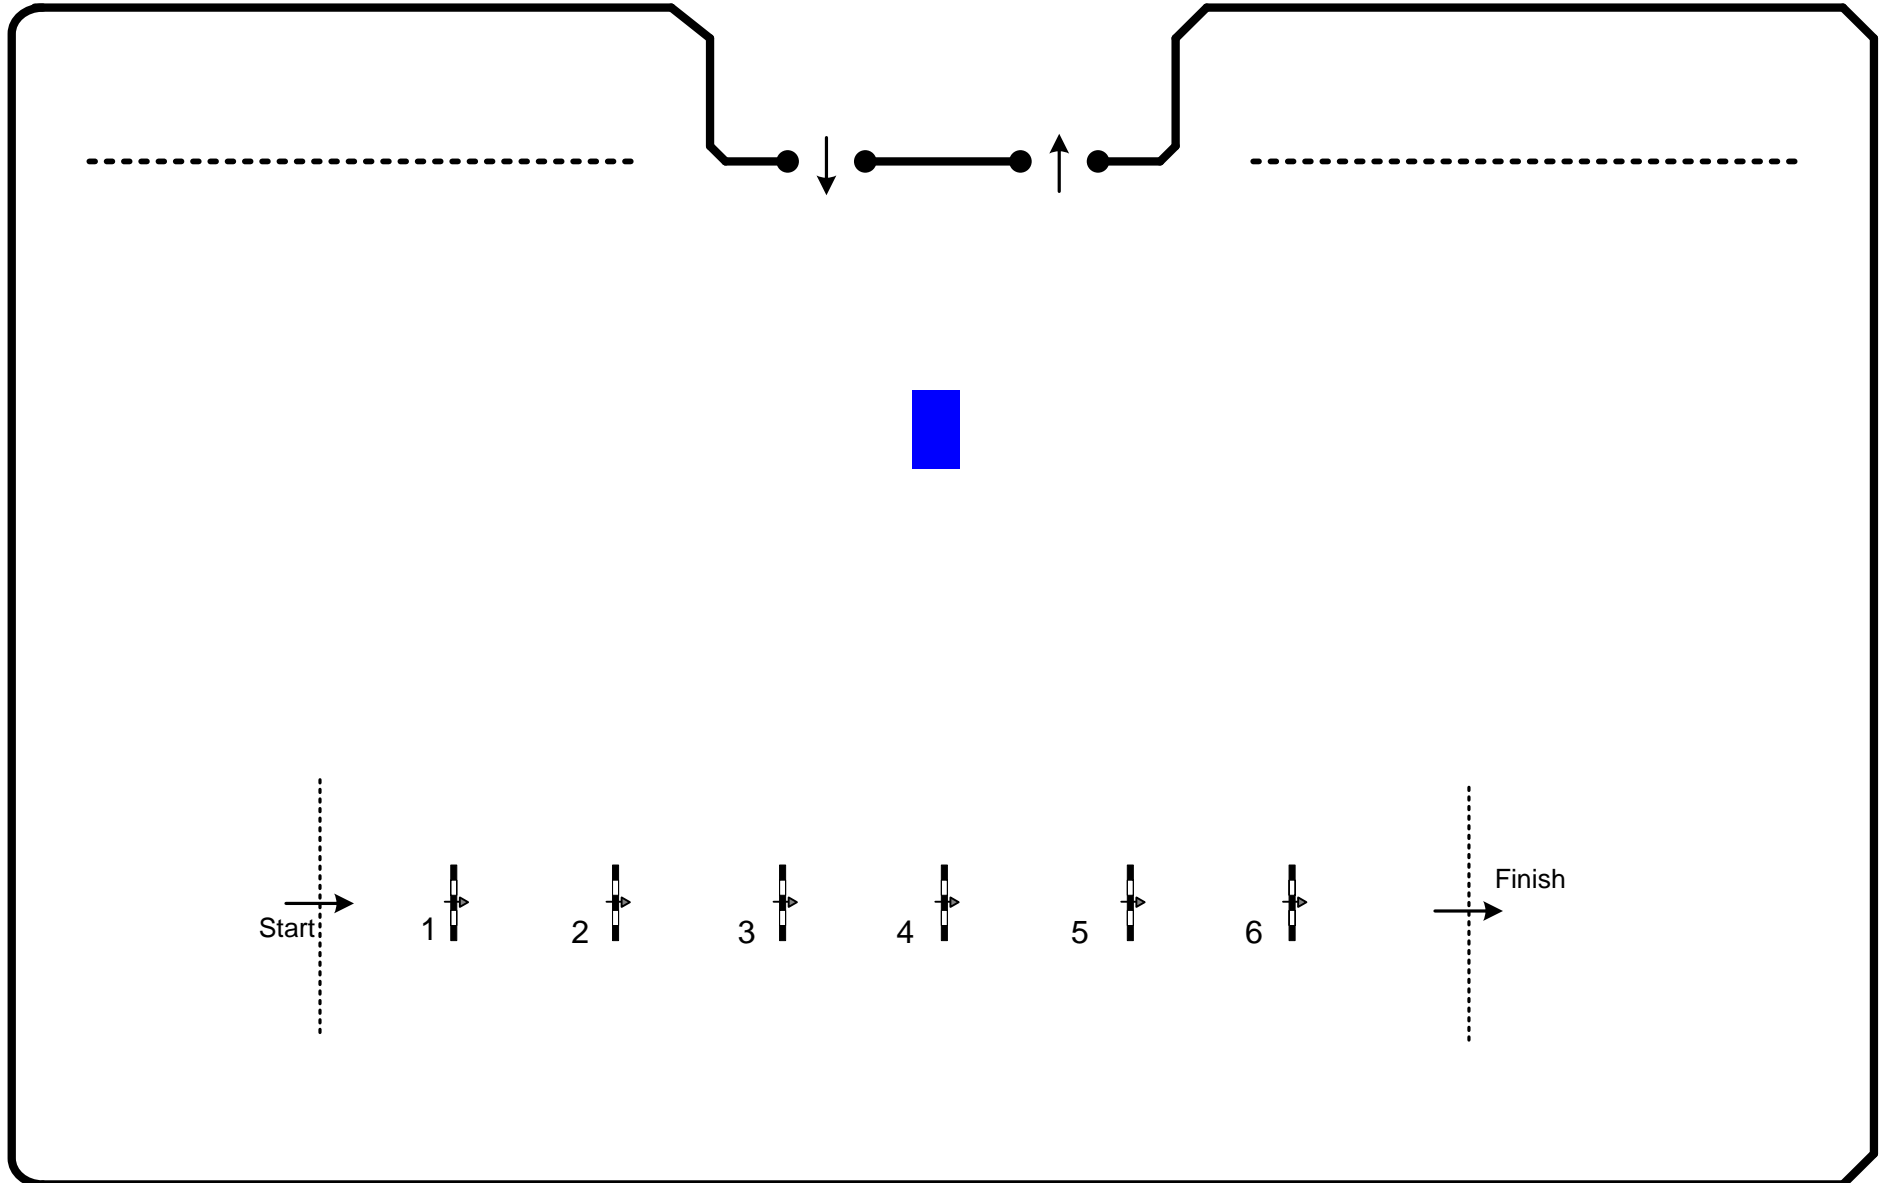

CSIO Lisboa 2014

Competition: Six Bars

31 de Maio de 2013

Table: A	Speed: N/A m/min	Obstacles: 6	1st jump off: 1, 2, 3, 4, 5, 6	2nd, 3rd & 4th Jump-off: 3, 4, 5, 6
National RG: N/A	Length: 0 m	Efforts: 6	Length: 0 m	Length: 0 m
FEI RG / Art. 262	Time allowed: 0 sec	Penalty sec: N/A	Time allowed: 0 sec	Time allowed: 0 sec
Height: max 1st round 1,50 m	Time limit: 0 sec	Closed combination: N/A	Time limit: 0 sec	Time limit: 0 sec

C.D.: Bernardo Costa Cabral (POR)