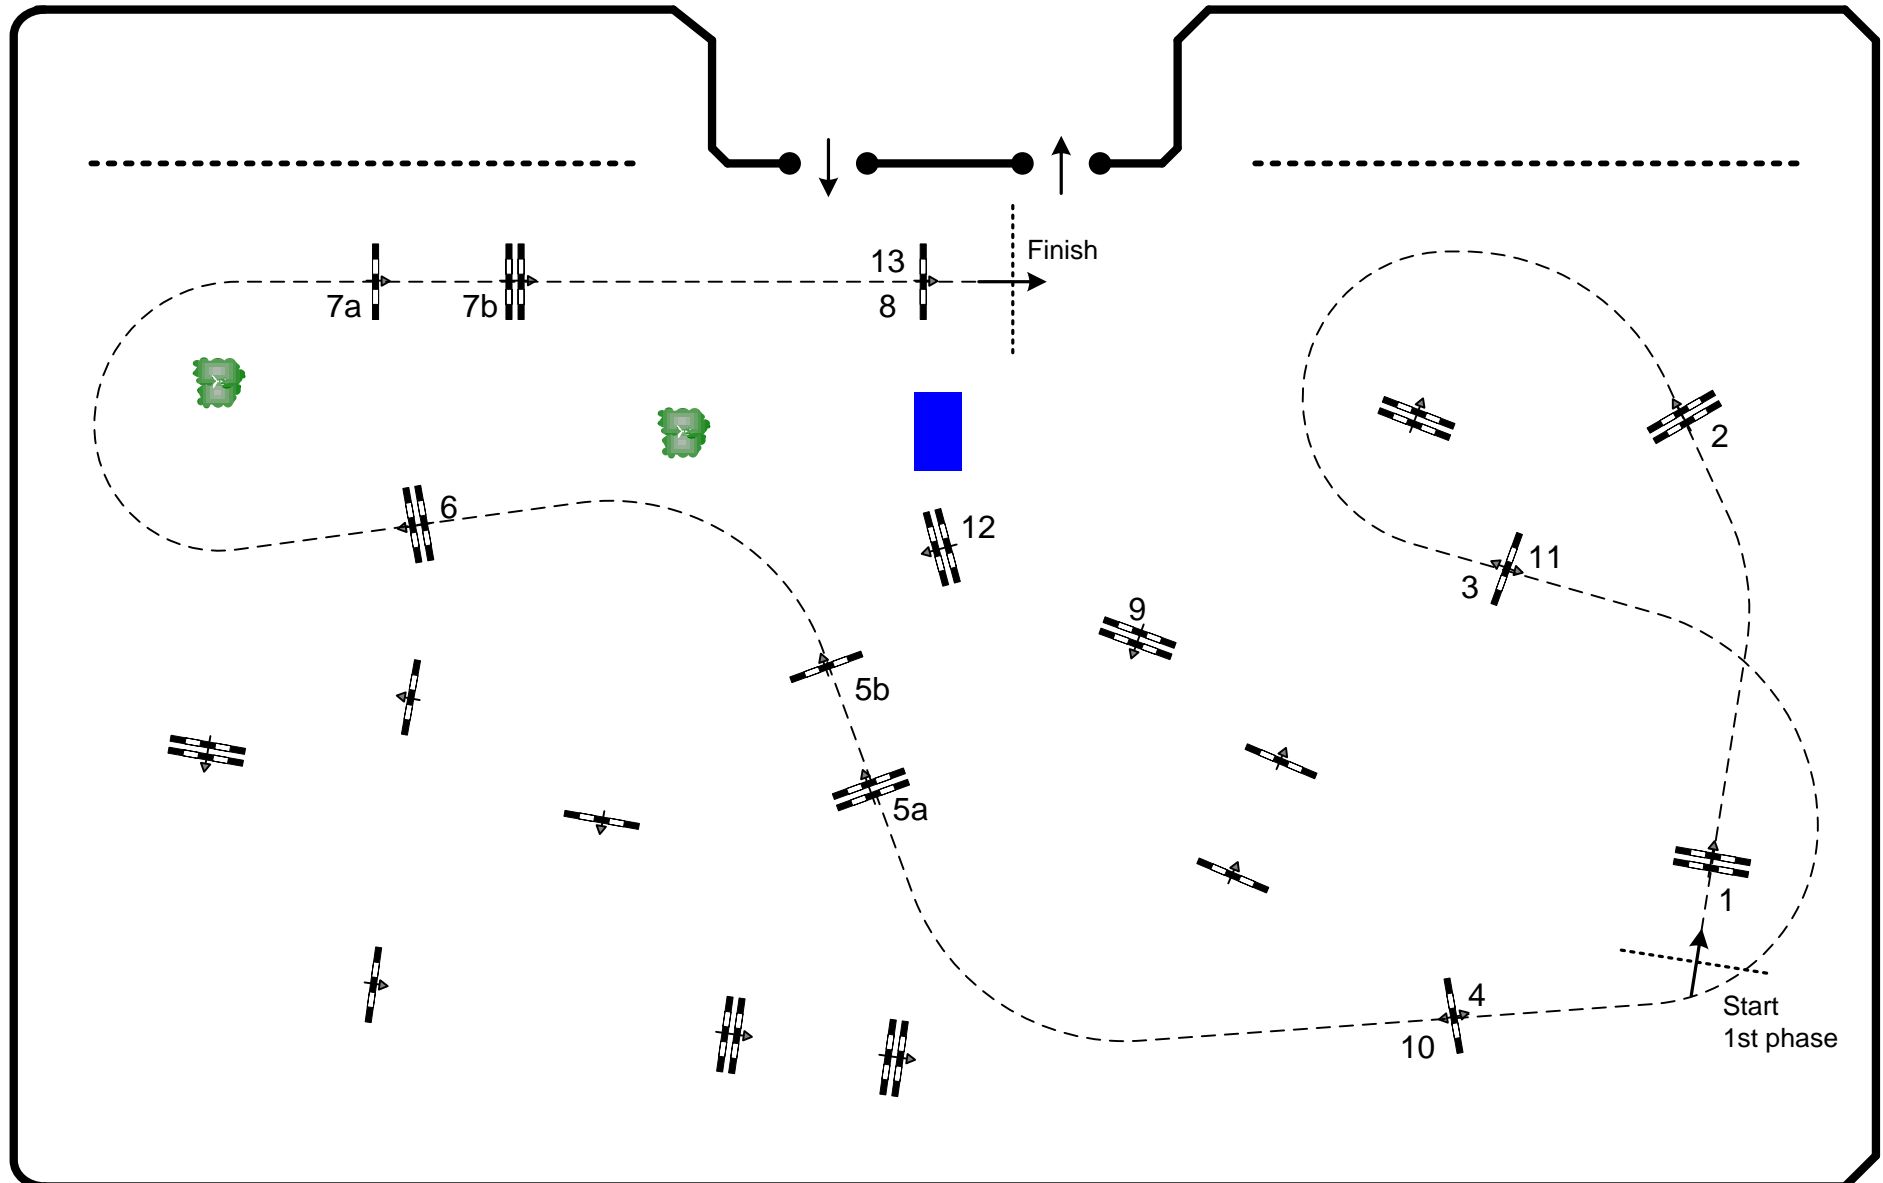

# CSIO 3\* Lisboa 2014

Competition: 10 – 1,40m – two phases

2 de Junho de 2014

Table: A	Speed: 350 m/min	Obstacles: 8	2nd phase: 9 to 13	2nd Jump-off: N/A
National RG: N/A	Length: 330 m	Efforts: 10	Length: 230 m	Length: 0 m
FEI RG / Art. 274.5.3	Time allowed: 57 sec	Penalty sec: N/A	Time allowed: 40 sec	Time allowed: 0 sec
Height: 1,40 m	Time limit: 114 sec	Closed combination: N/A	Time limit: 80 sec	Time limit: 0 sec

C.D.: Bernardo Costa Cabral (POR)