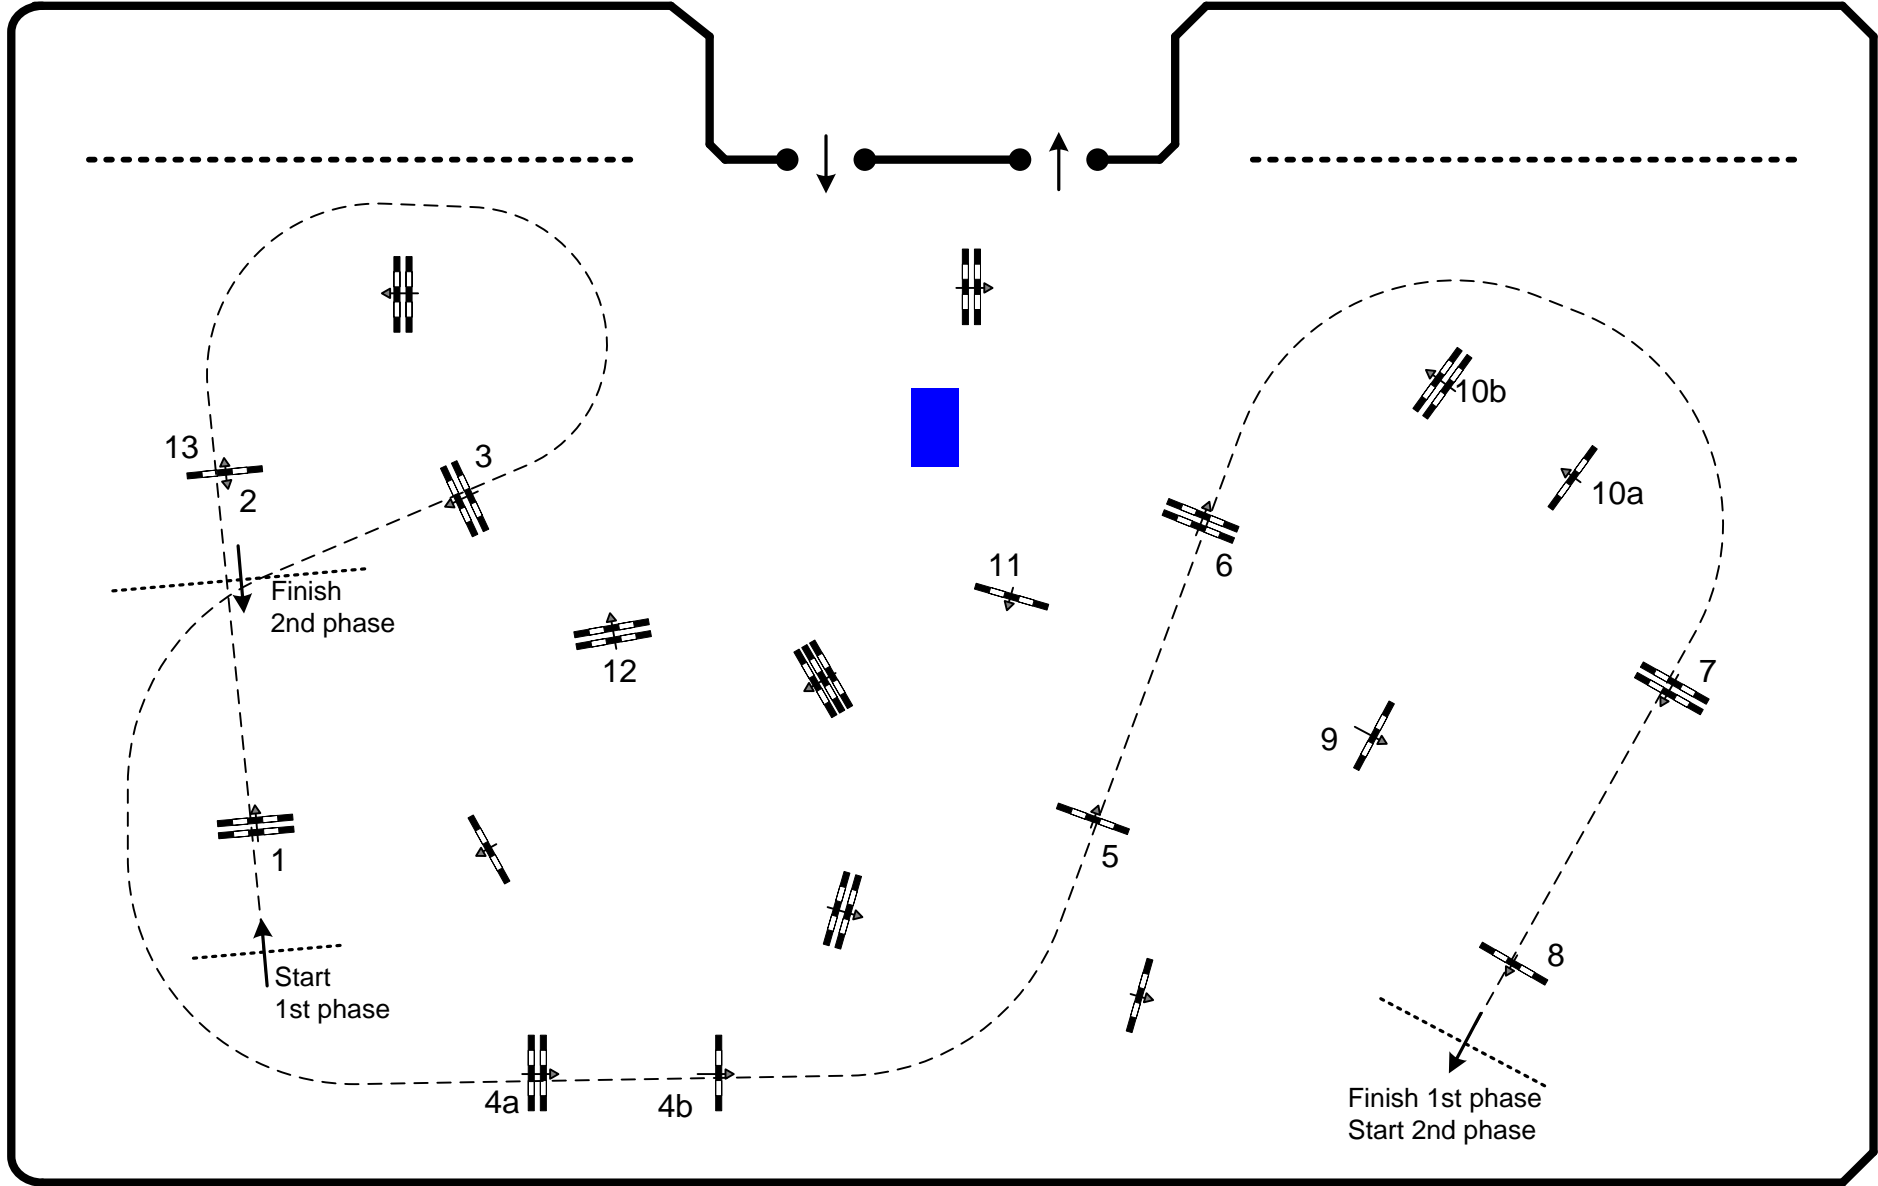

# CSIO Lisboa 2014

Competition: 1,40m – two phases – Prova Vista Alegre

29th May 2014

Table: A	Speed: 350 m/min	Obstacles: 8	2nd phase: 9 to 13	2nd Jump-off: N/A
National RG: 274.5.3	Length: 310 m	Efforts: 9	Length: 270 m	Length: 0 m
FEI RG / Art. N/A	Time allowed: 54 sec	Penalty sec: N/A	Time allowed: 47 sec	Time allowed: 0 sec
Height: 1,40 m	Time limit: 108 sec	Closed combination: N/A	Time limit: 94 sec	Time limit: 0 sec

C.D.: Bernardo Costa Cabral(POR)