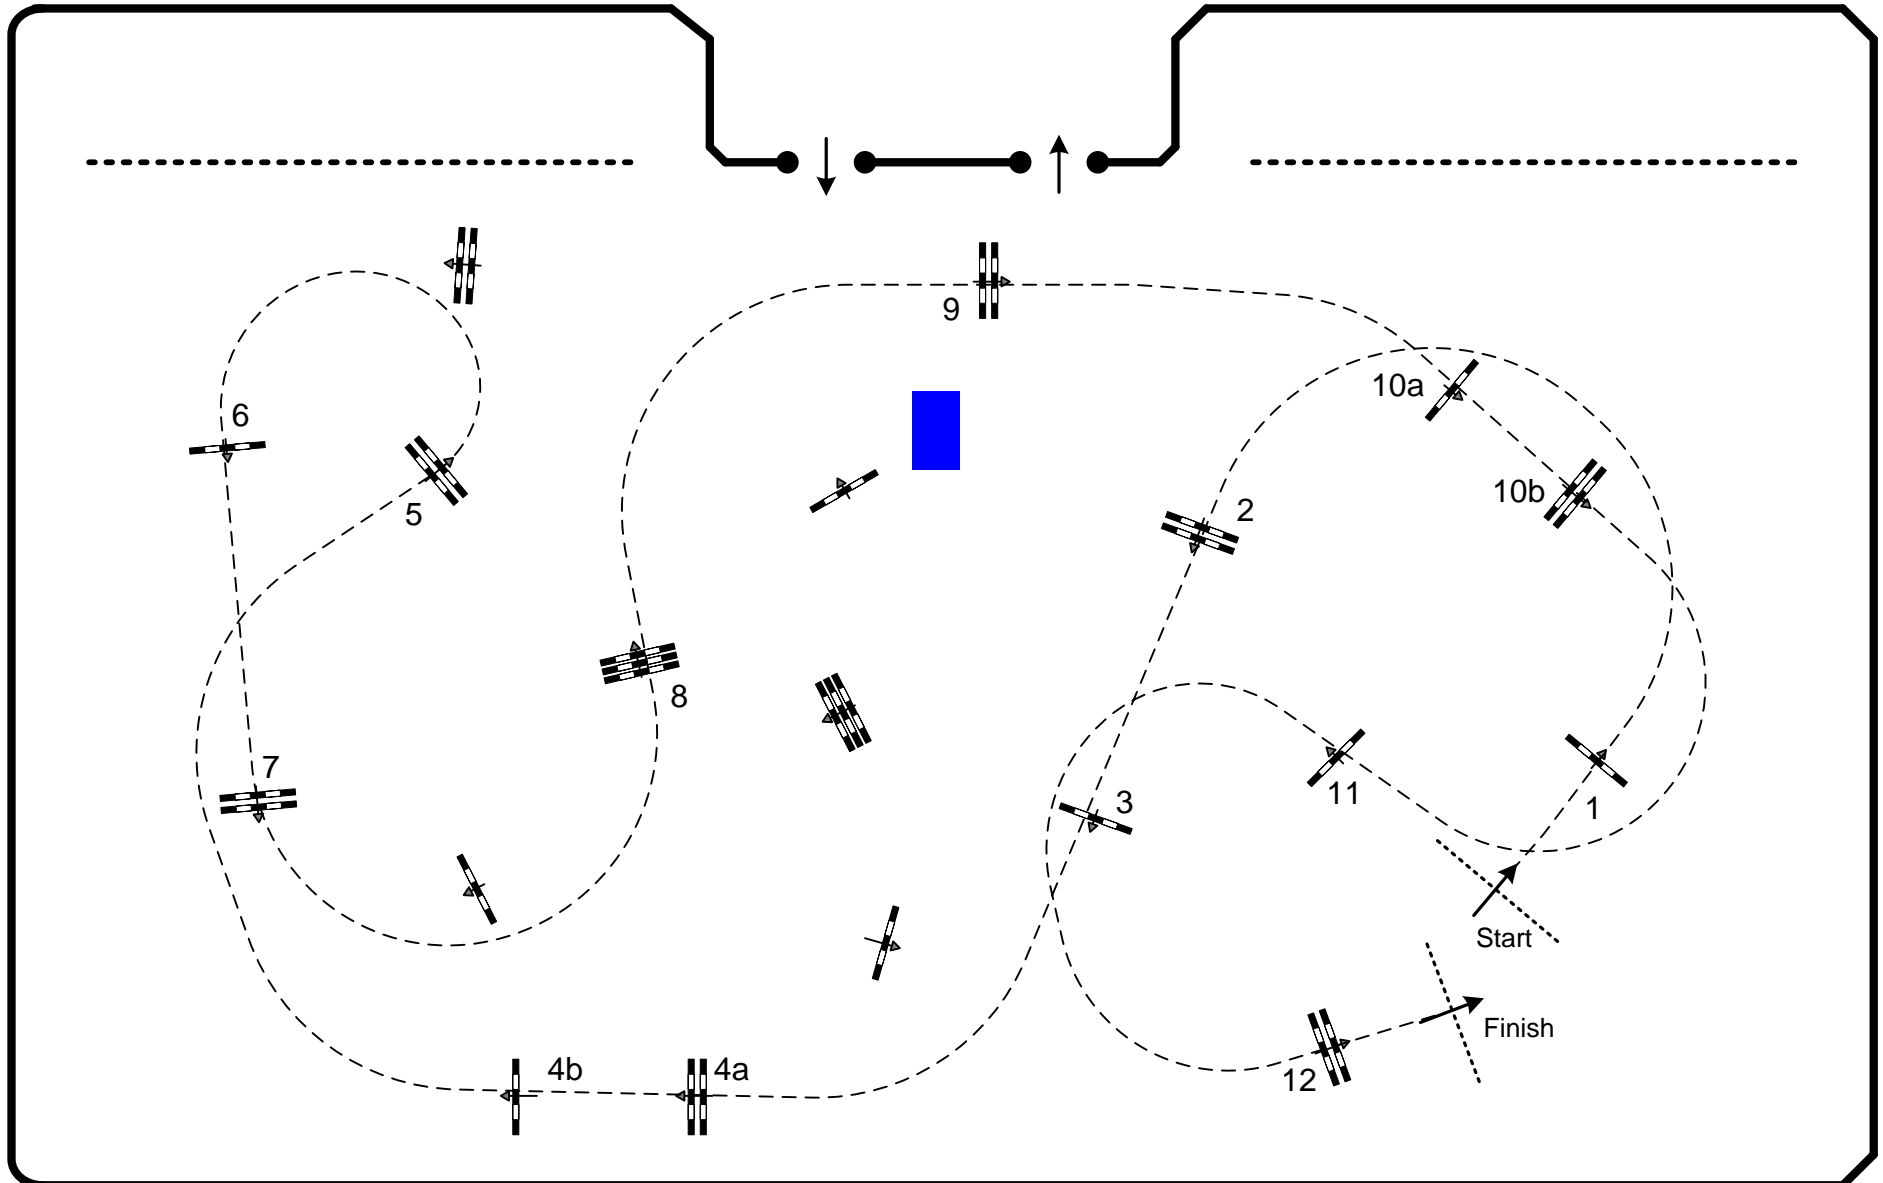

CSIO Lisboa 2014

Competition: 1,50m – against the clock – Prova Federação Equestre Portuguesa

29th May 2014

Table: A	Speed: 350 m/min	Obstacles: 12	Jump Off: N/A	2nd Jump-off: N/A
National RG: 238.2.1	Length: 490 m	Efforts: 14	Length: 0 m	Length: 0 m
FEI RG / Art. N/A	Time allowed: 84 sec	Penalty sec: N/A	Time allowed: 0 sec	Time allowed: 0 sec
Height: 1,50 m	Time limit: 168 sec	Closed combination: N/A	Time limit: 0 sec	Time limit: 0 sec

C.D.: Bernardo Costa Cabral(POR)