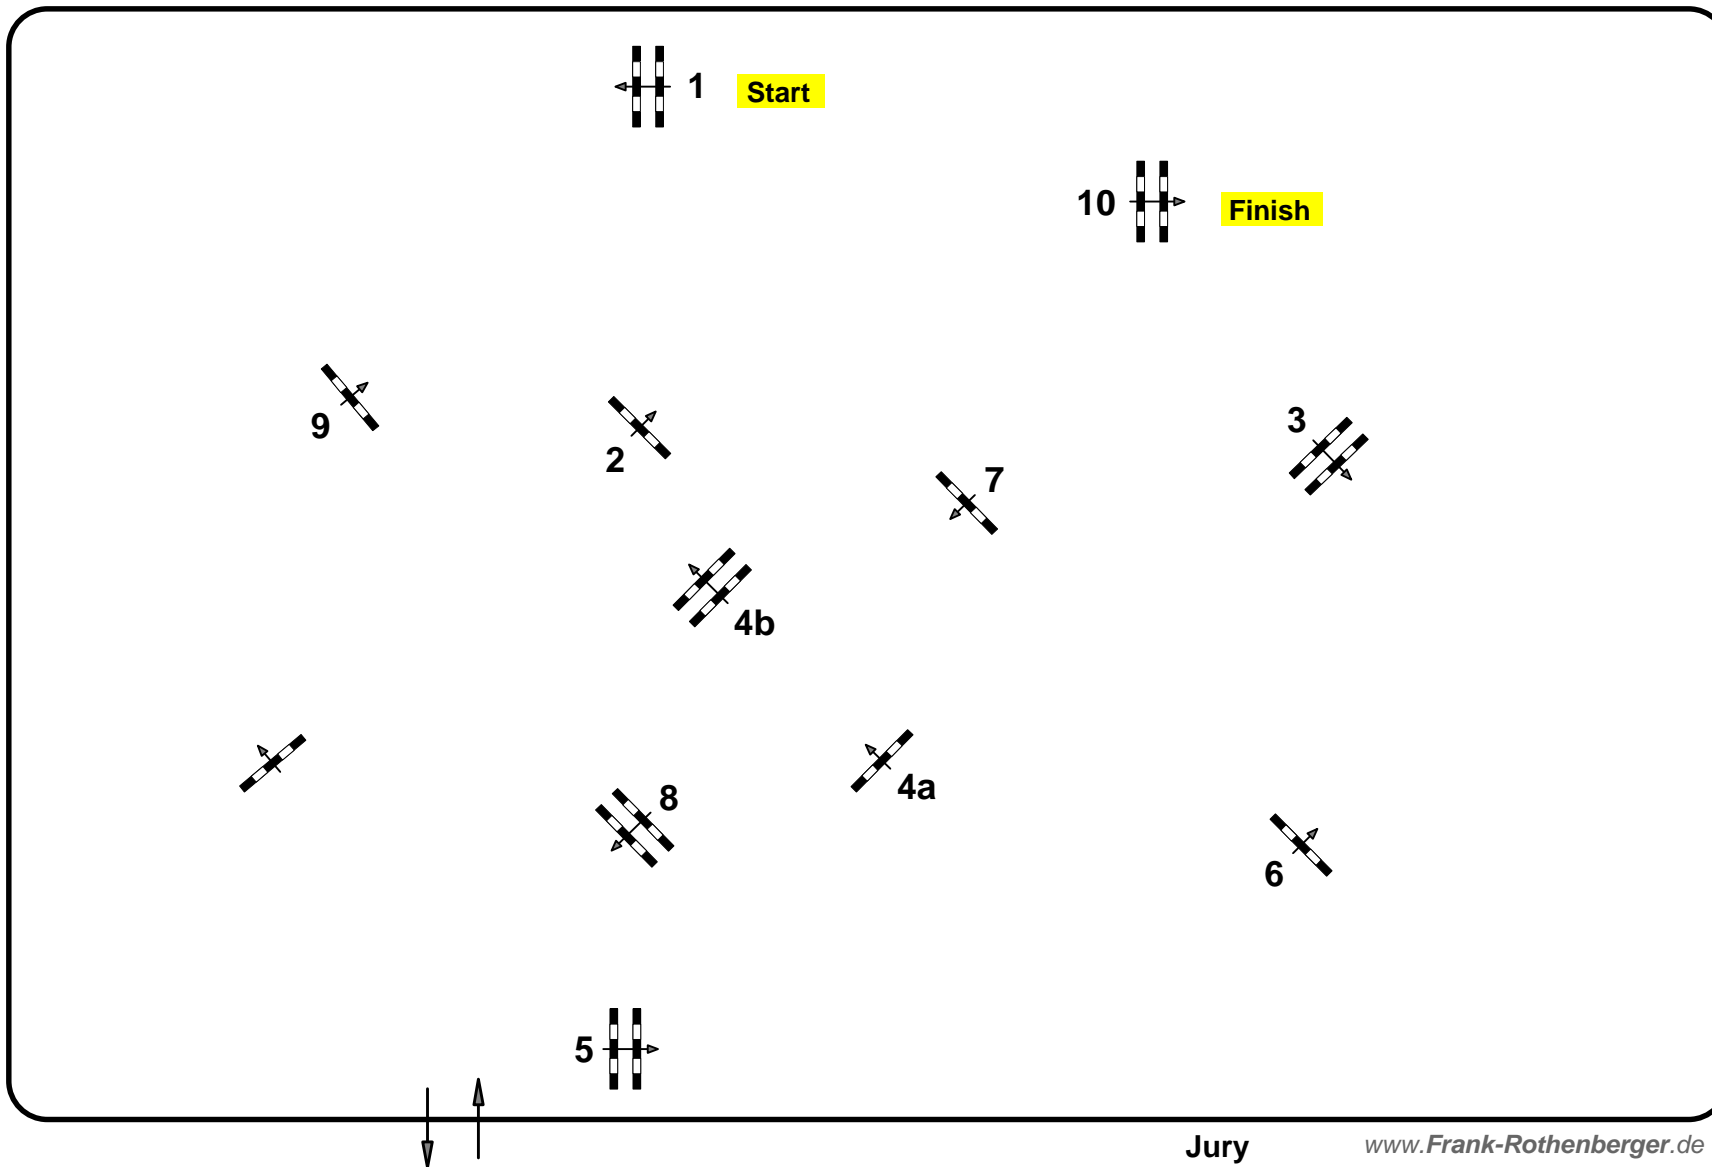

Class No.: 16

Glock's Amateur Tour

Competition against the clock

Table: A

FEI RG / Art. 238.2.1

Height: 1,20 m

Speed: 350 m/min

Length: 450 m

Time allowed: 78 sec

Time limit: 156 sec

Obstacles: 10

Efforts: 11

1st Jump-off:

Length: 0 m

Time allowed: 0 sec

Time limit: 0 sec