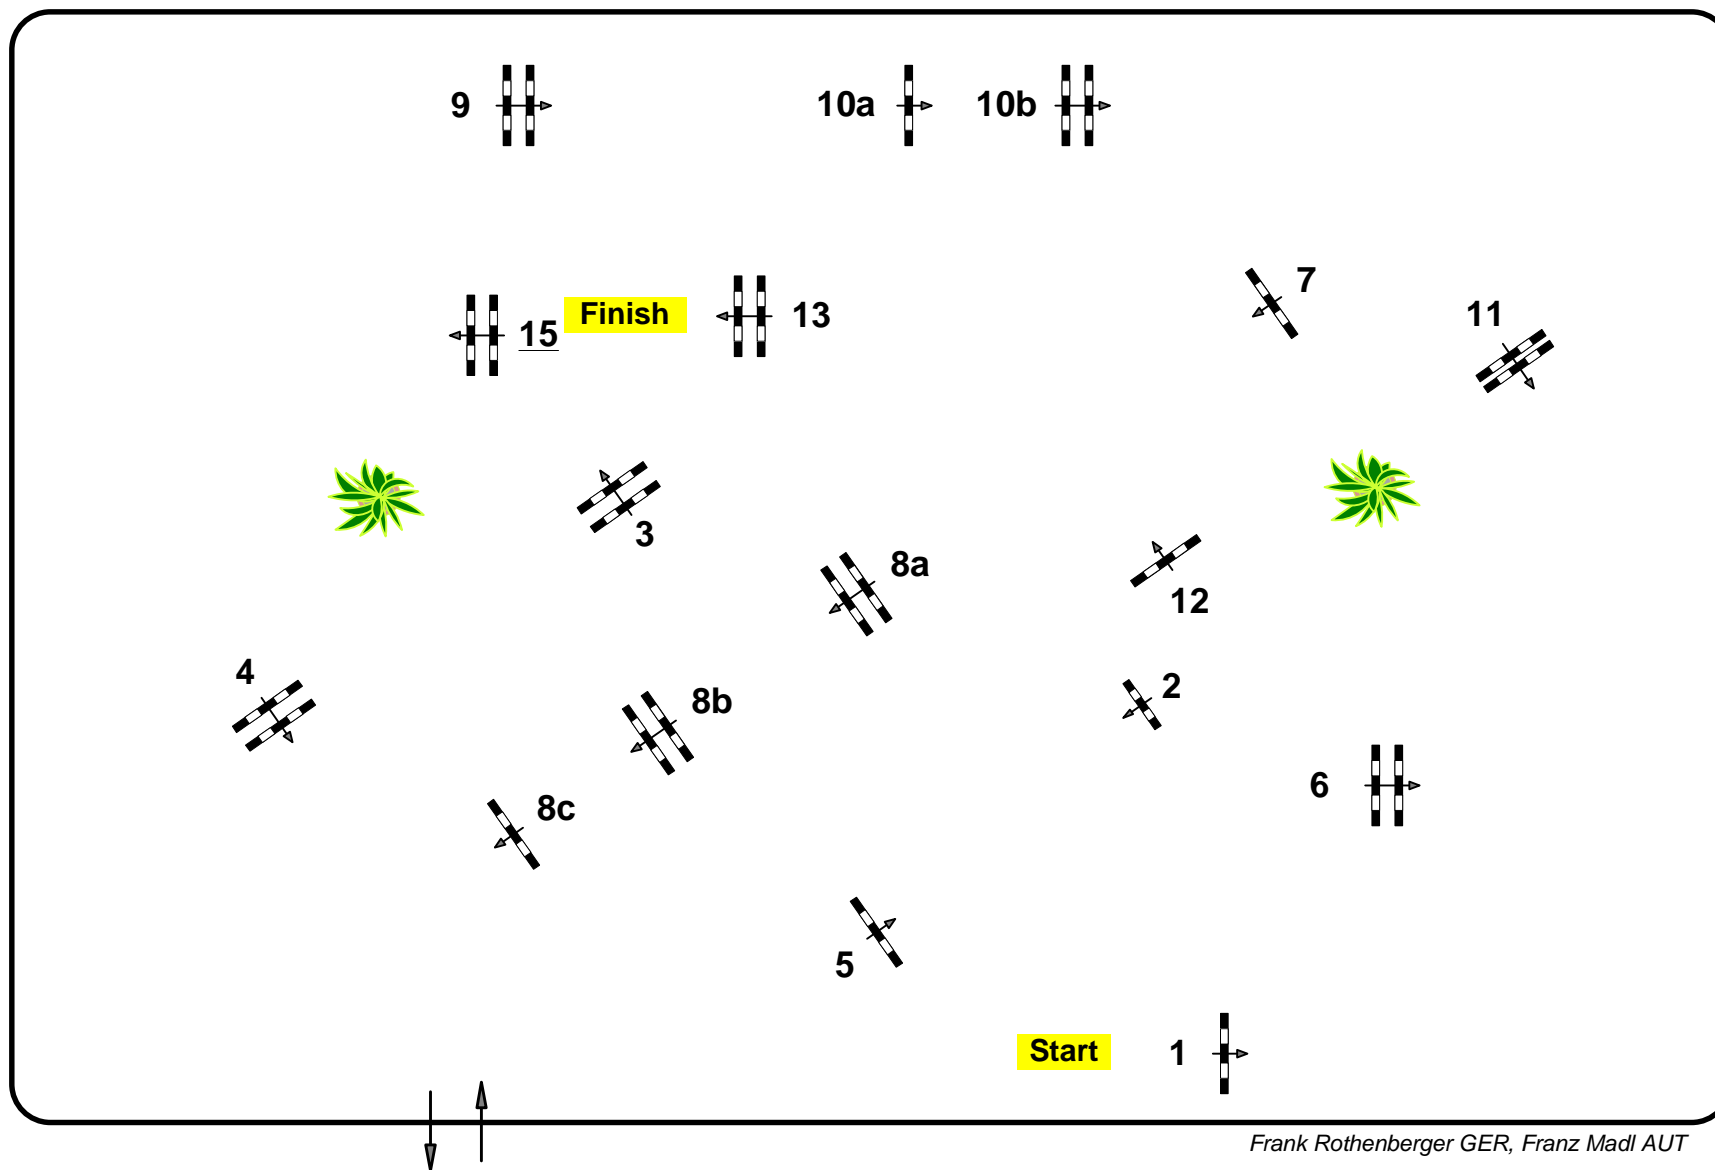

Class No.: 6

Glock's 5* Grand Prix

Competition with one jump-off

Table:	A
FEI RG / Art.	238.2.2
Height:	1,60 m
Speed:	375 m/min
Length:	510 m
Time allowed:	82 sec
Time limit:	164 sec
Obstacles:	13
Efforts:	16
1st Jump-off:	
	<u>4-1-8a-10ab-11-12-15</u>
Length:	340 m
Time allowed:	55 sec
Time limit:	110 sec