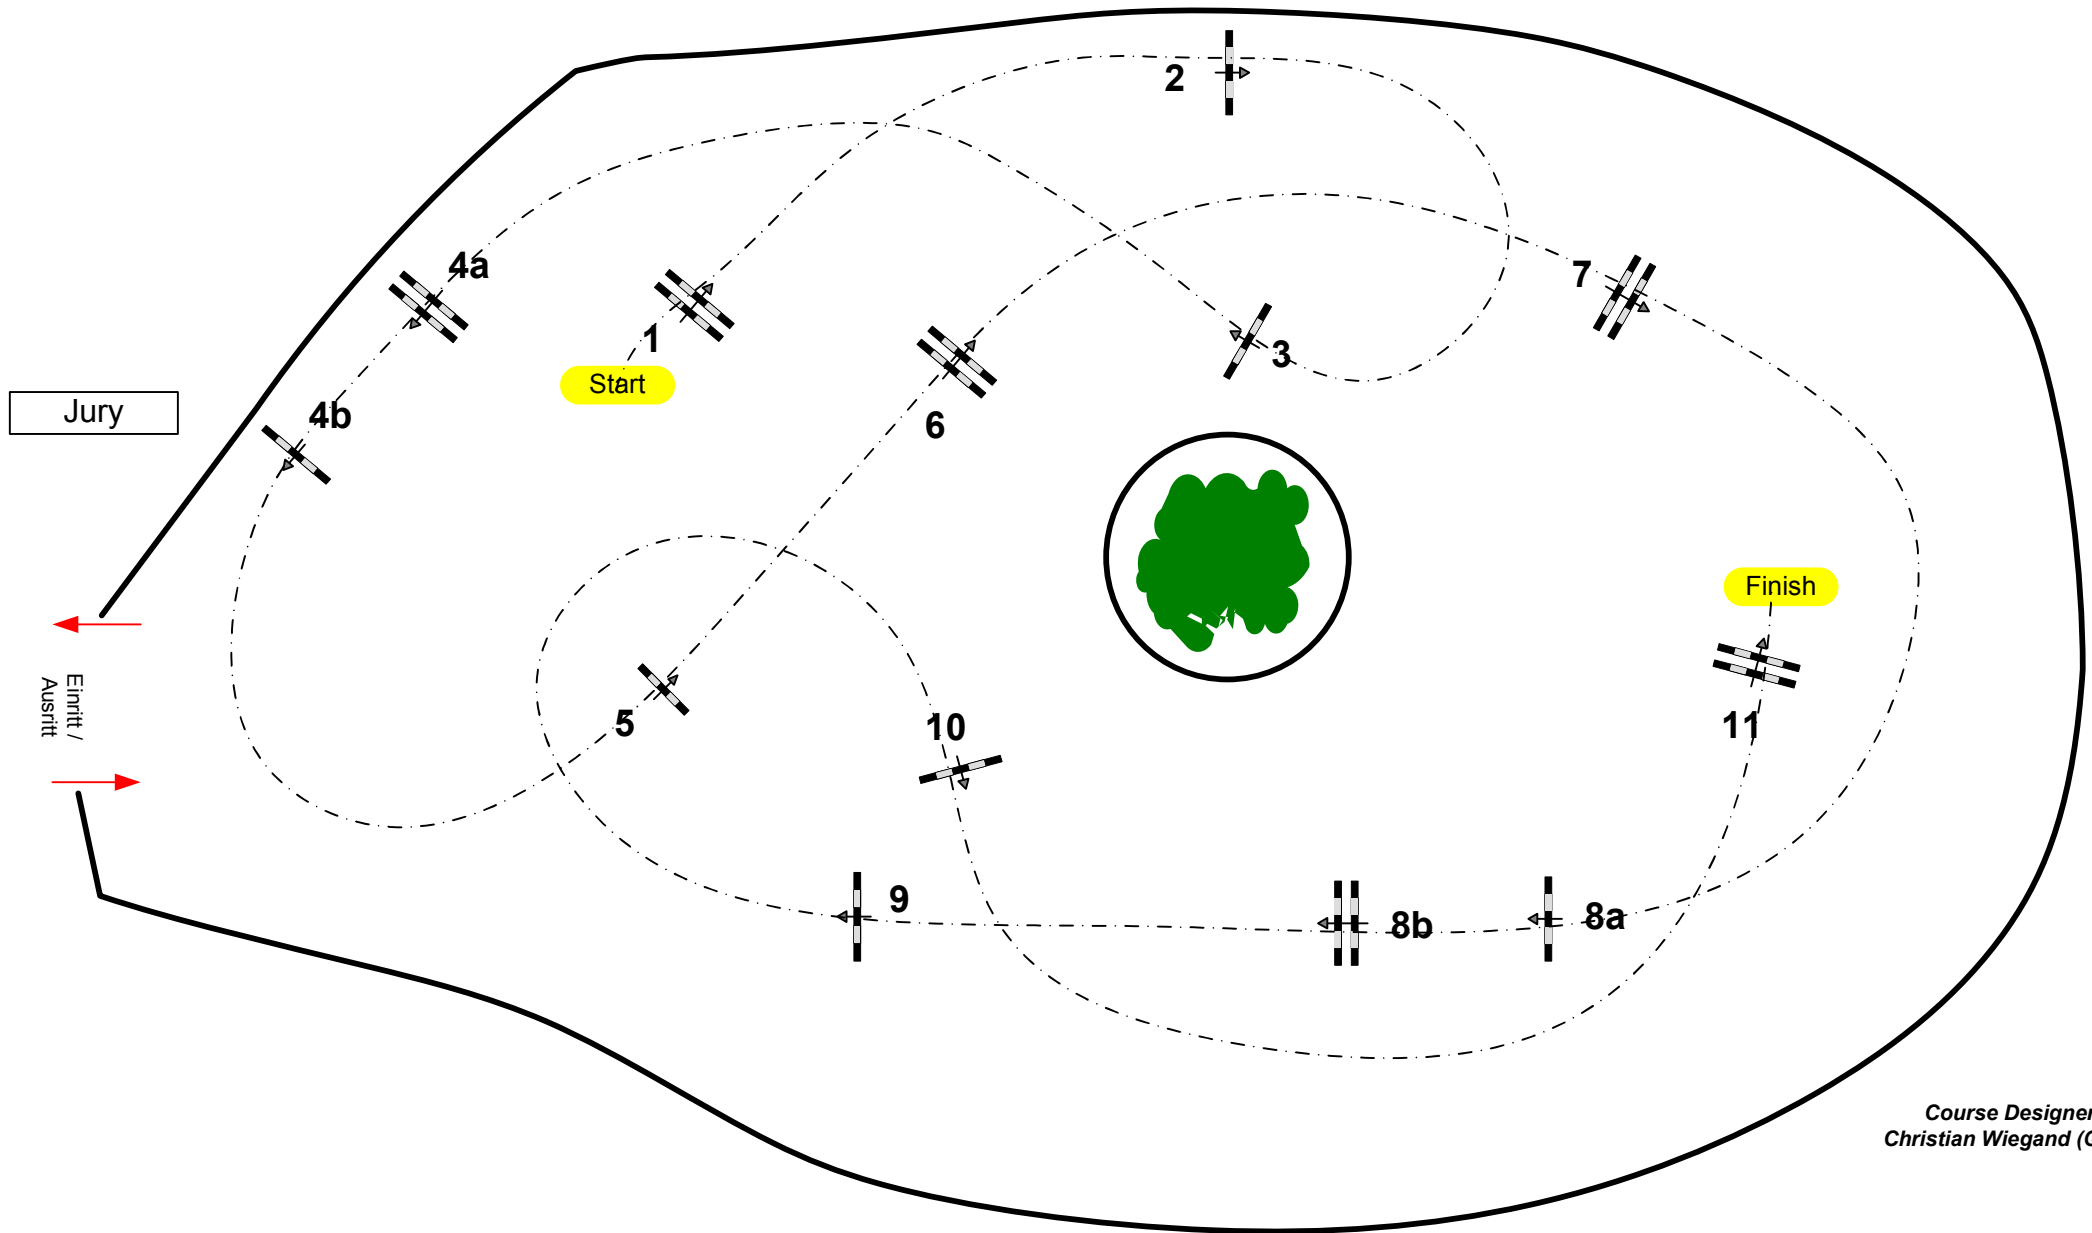

CSI***Paderborn 2014

Class No.: 4

International Competition

Competition Speed and Handiness

Table: A
National RG:
FEI RG / Art. 239/263
Height: 1,50 m

Course Designer
Christian Wiegand (GER)