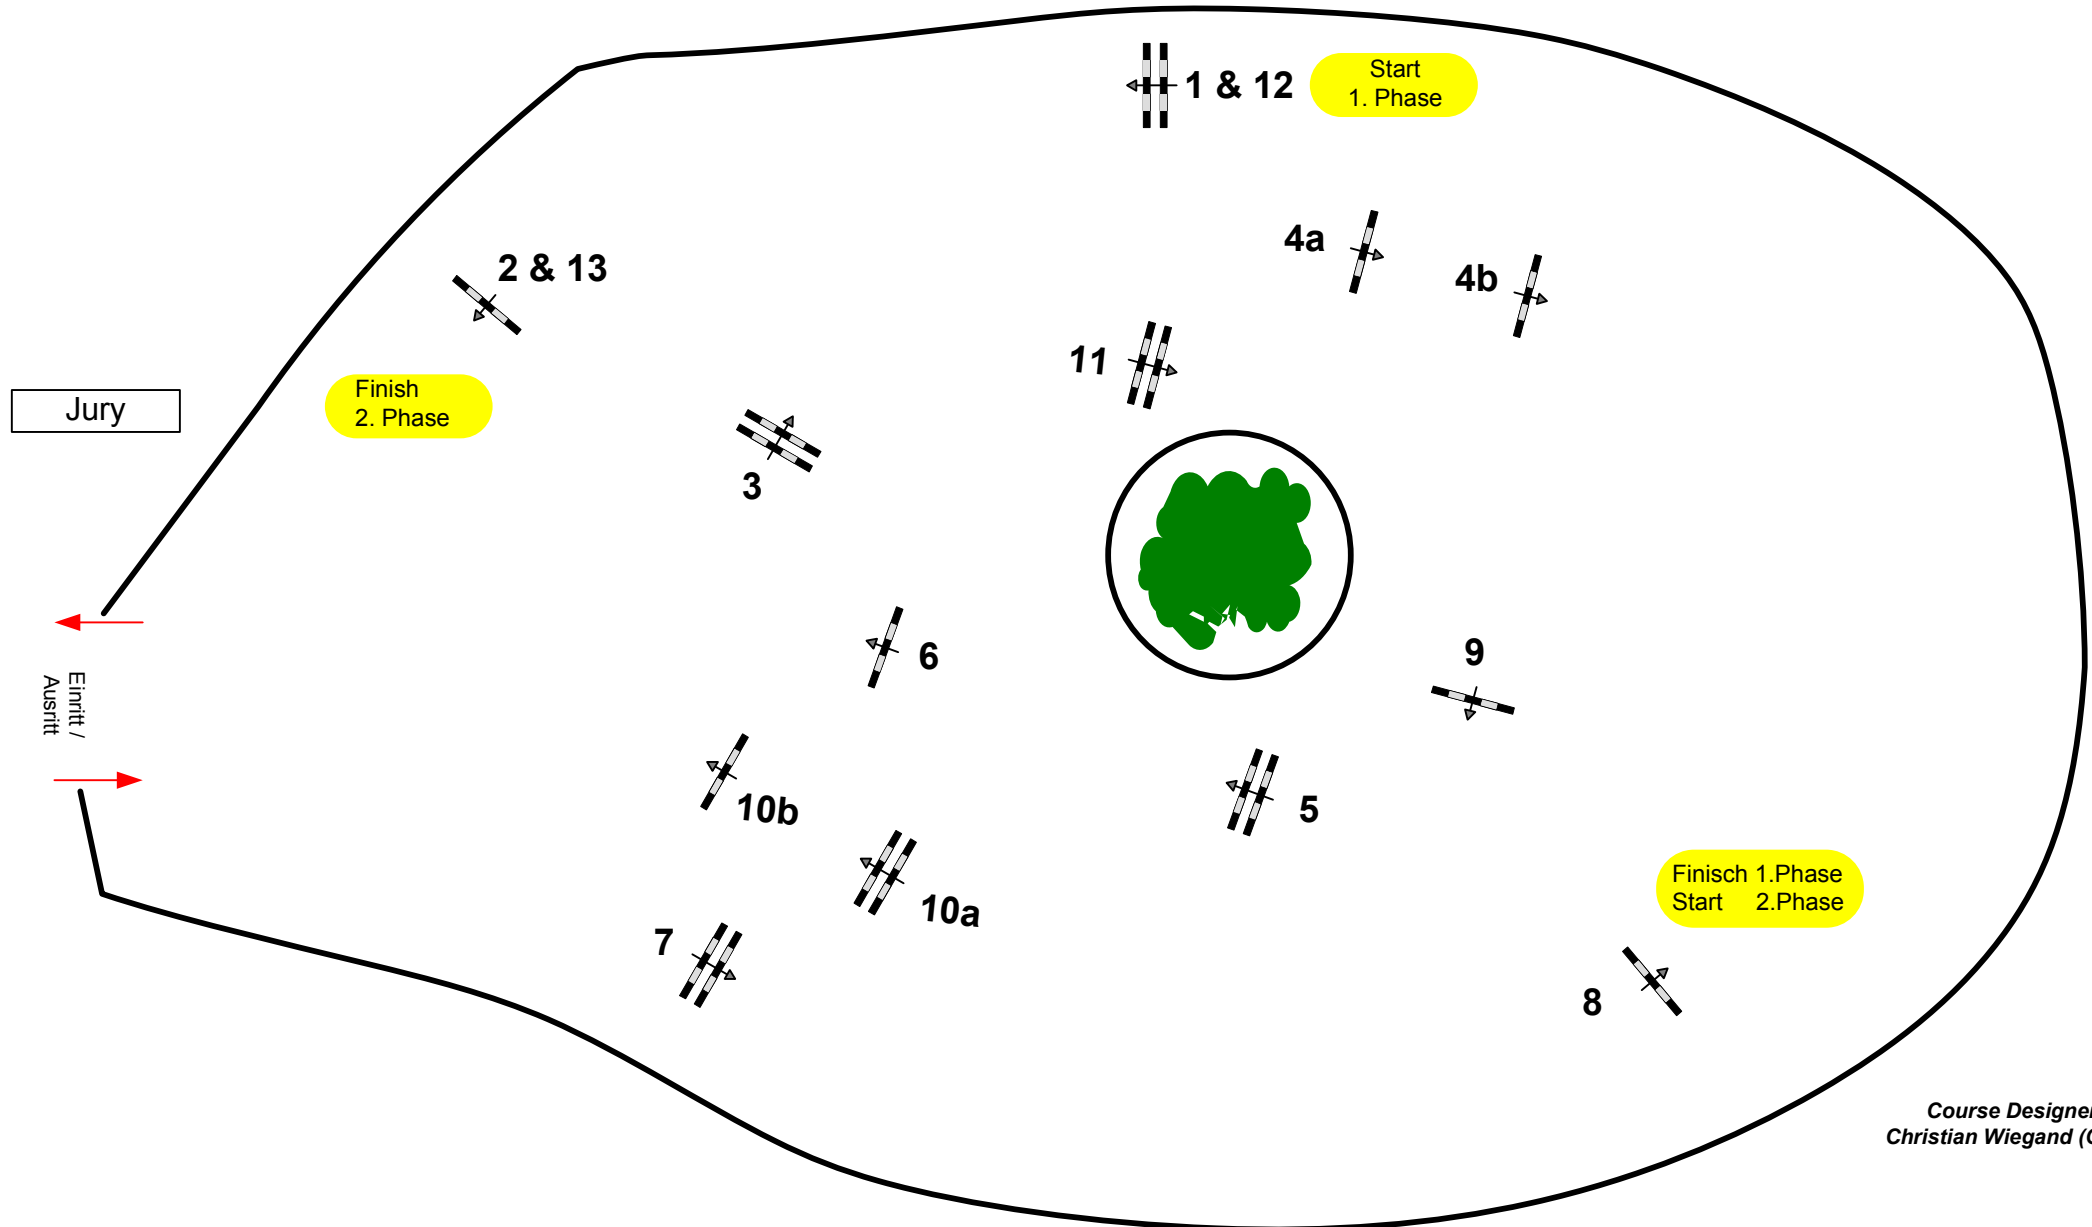

CSI***Paderborn 2014

Class No.: 12/15/18

Spooks Amateur Trophy

Competition in two Phases

Table: A
National RG:
FEI RG / Art. 274.5.3
Height: 115/125/140 m

Speed: 350 m/min
Length: 370 m
Time allowed: 64 sec
Time limit: 128 sec

Jump-off: 9 - 13
Length: 280 m
Time allowed: 48 sec
Time limit: 96 sec

Course Designer
Christian Wiegand (GER)