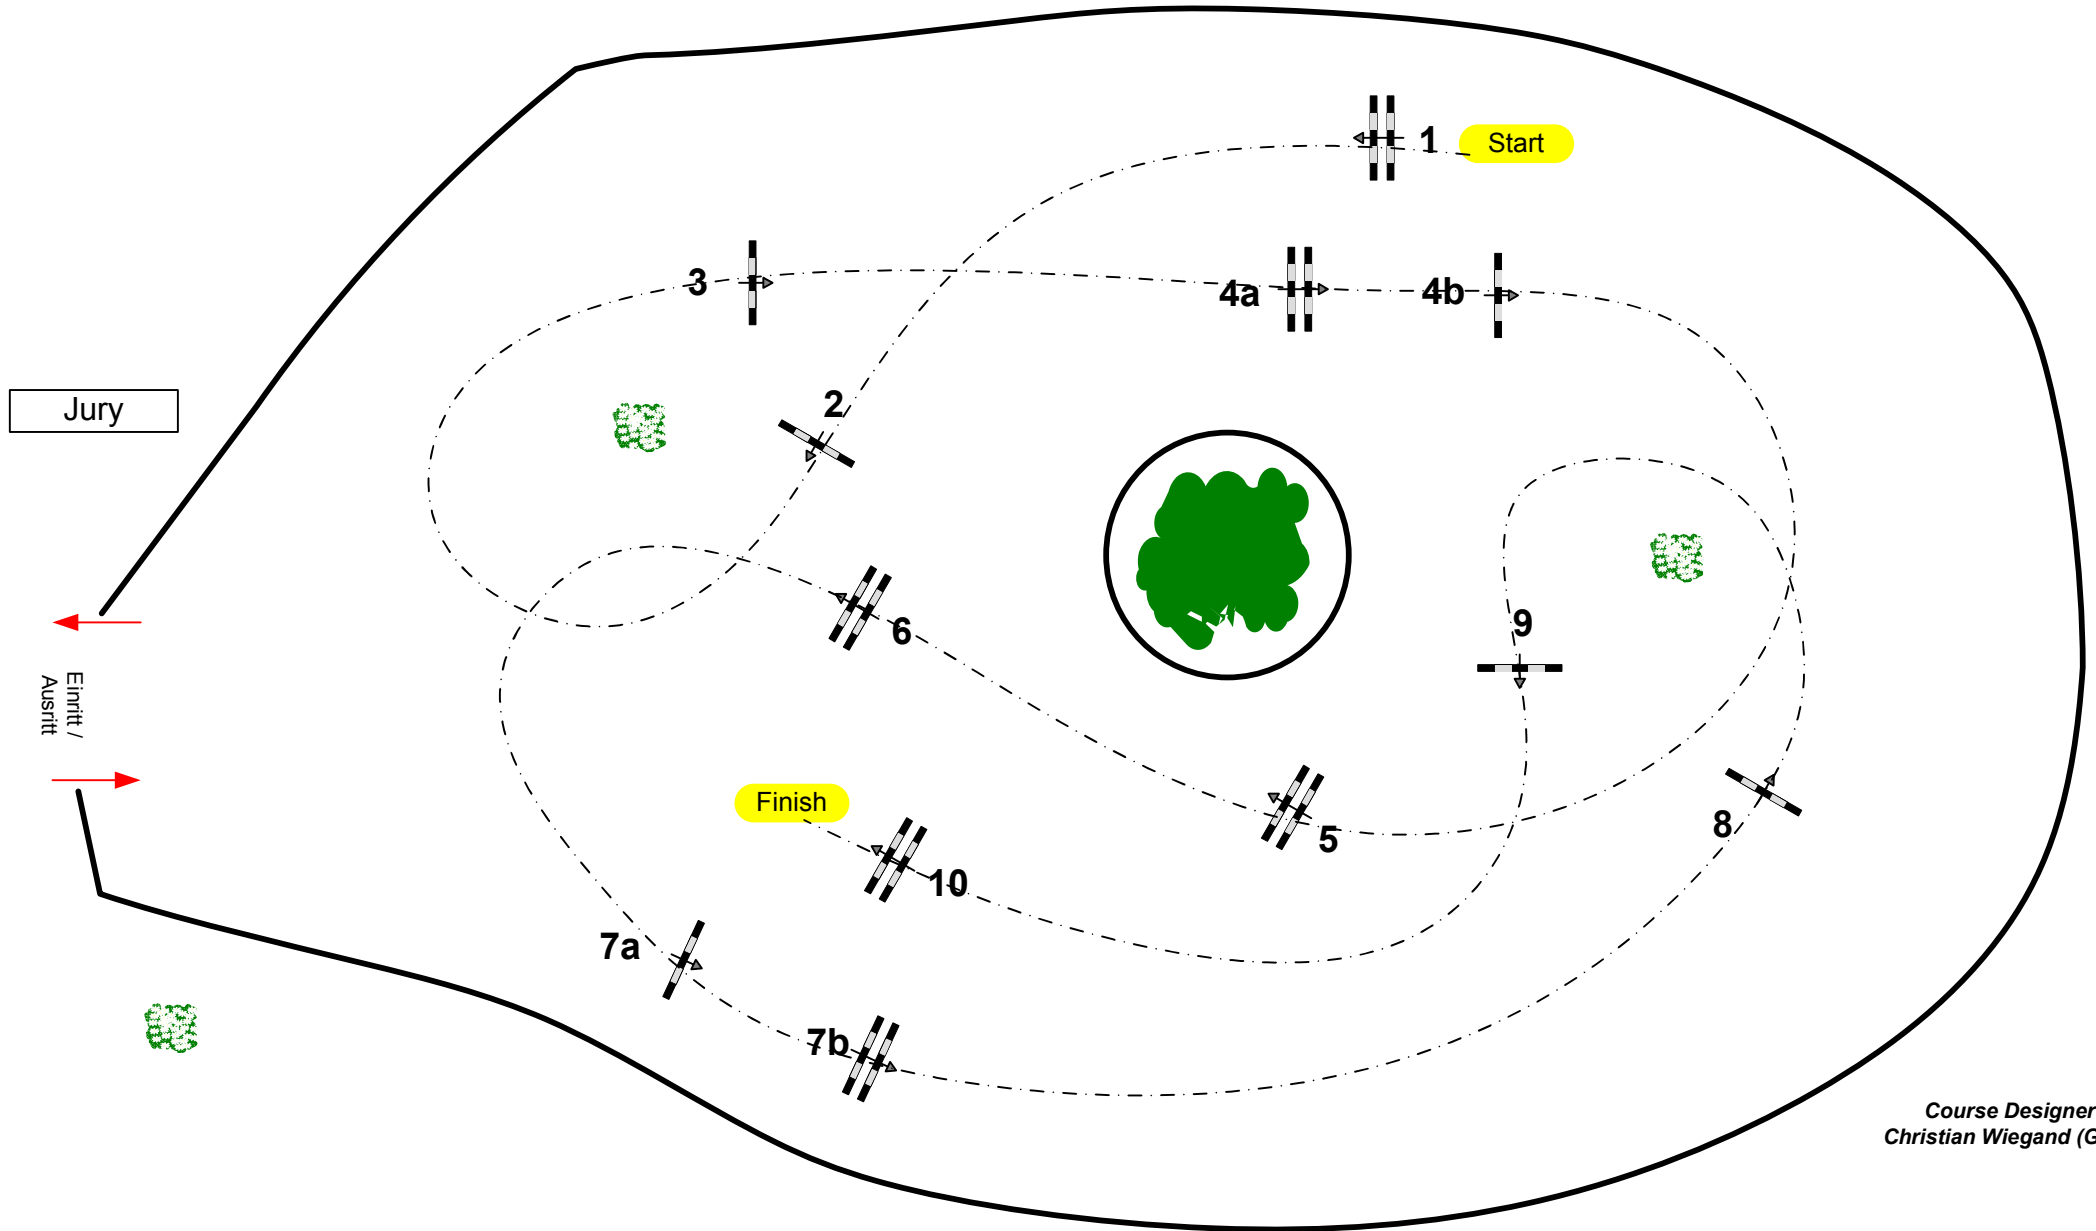

# CSI\*\*\*Paderborn 2014

Class No.: 24

Amateur Springreiterclub

Springprüfung Kl. S\* FZ

Table: A  
National RG: 501 A 1  
FEI RG / Art.  
Height: 1,40 m

Speed: 350 m/min  
Length: 430 m  
Time allowed: 74 sec  
Time limit: 148 sec

Jump-off:  
Length:  
Time allowed:  
Time limit:

Course Designer  
Christian Wiegand (GER)