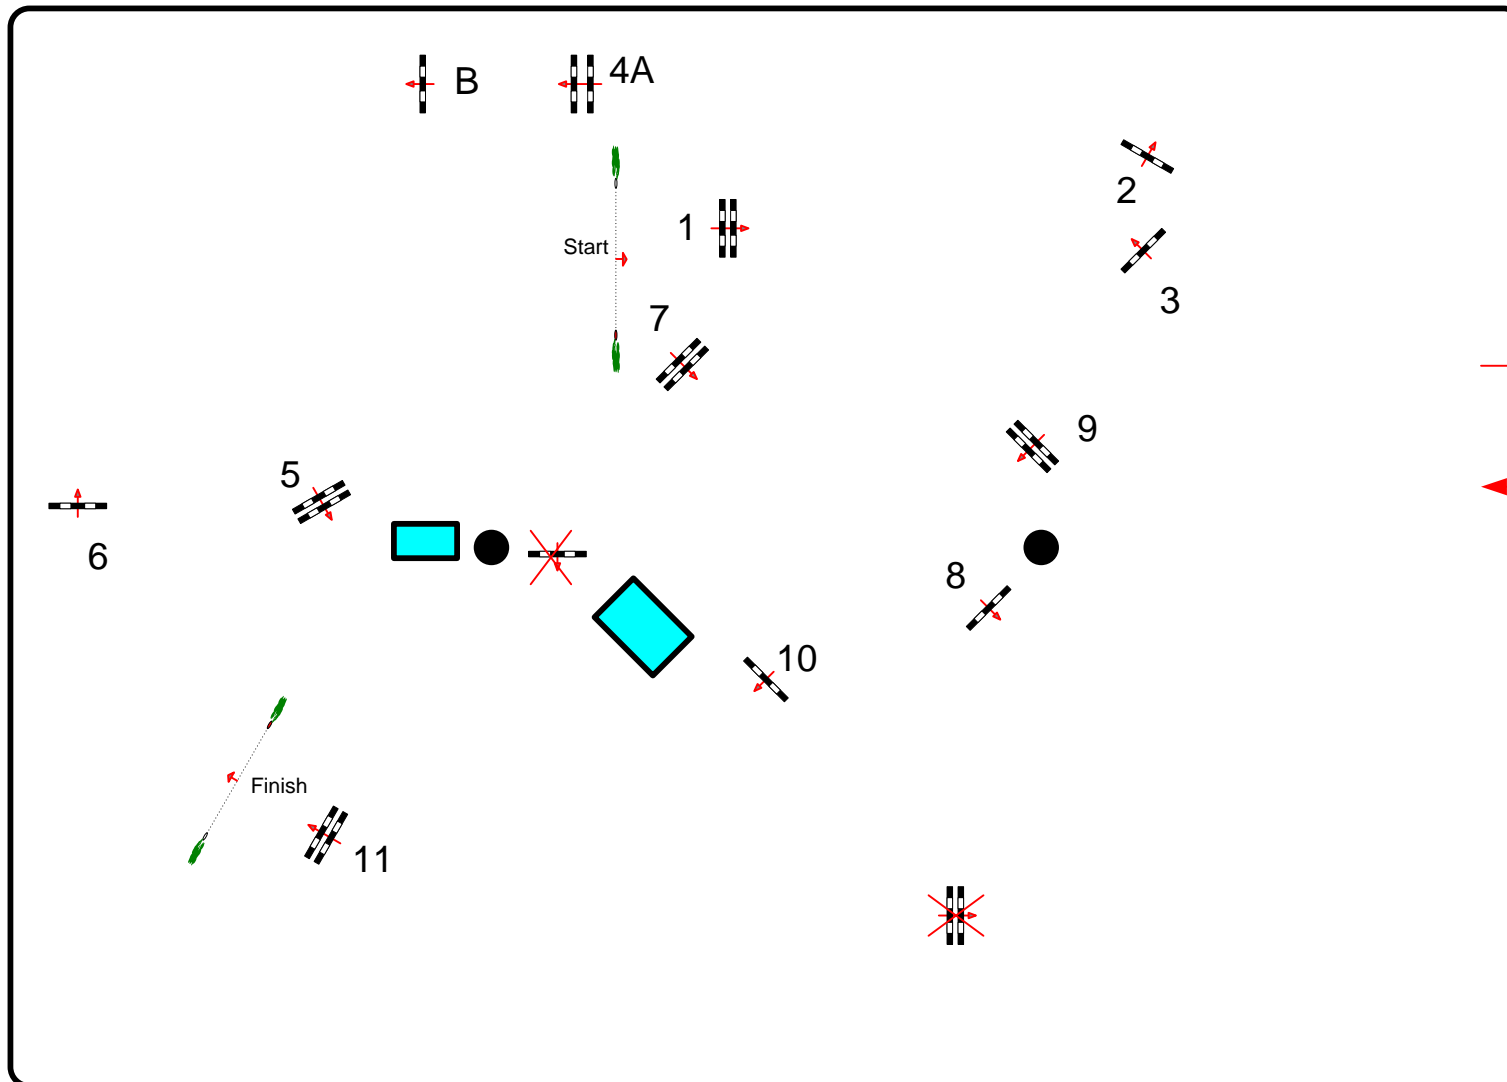

## 11 - 14 SEPTEMBER 2014

Class No.: 04 - 07 CSI 1\* - CH/J 1.15

Competition against the clock

giovedì 11 settembre 2014

Start: 0:00

**CAMPO DANTE**

Table: A  
National RG:  
FEI RG / Art. 238.2.1  
Height: 1.15 m

Speed: 350 m/min

Length: 490 m

Time allowed: 84 sec

Time limit: 168 sec

Obstacles: 11

Efforts: 12

Penalty sec

Closed combination:

:

Length: 0 m

Time allowed: 0 sec

Time limit: 0 sec

2nd Jump-off:

Length: 0 m

Time allowed: 0 sec

Time limit: 0 sec