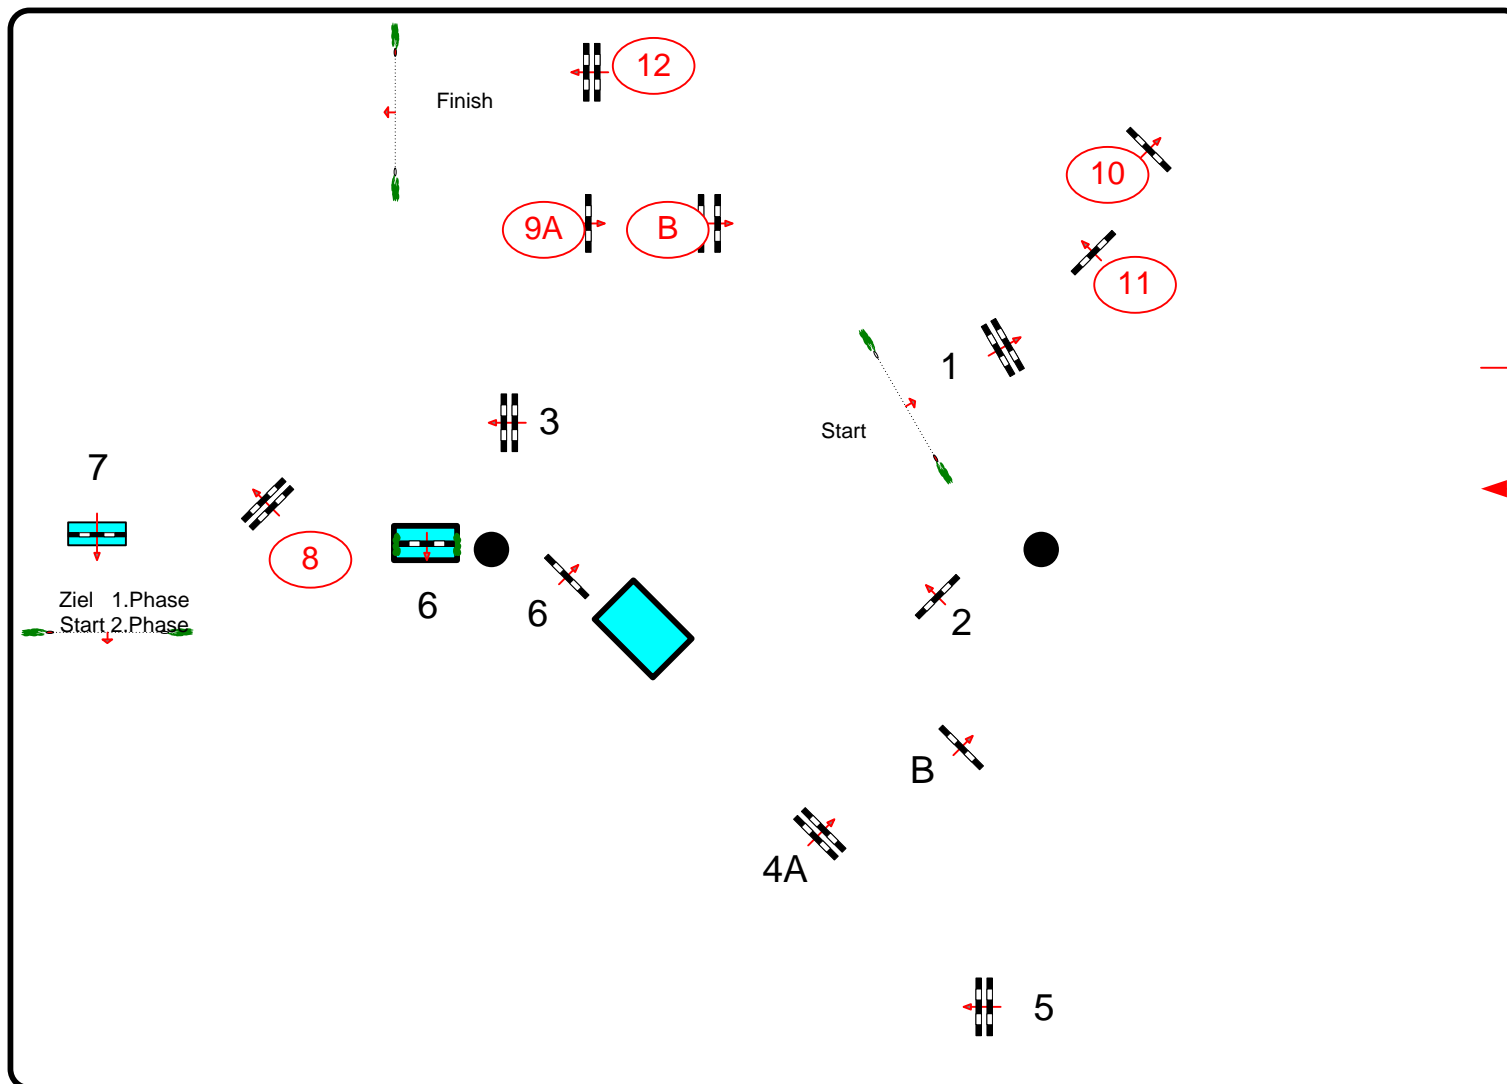

11 - 14 SEPTEMBER 2014

Class No.: 2 - 3

6 - 7 YEARS OLD HORSES

TWO PHASES

giovedì 11 settembre 2014

Start: 0:00

**CAMPO
DANTE**

Table: A
National RG:
FEI RG / Art. 274.5.6
Height: 1.25 - 1.35 m

Speed: 350 m/min

Length: 410 m
Time allowed: 71 sec
Time limit: 142 sec

Obstacles: 7
Efforts: 8
Penalty sec
Closed combination:

2nd Phase:
8-9A-9B.10-11-12
Length: 250 m
Time allowed: 43 sec
Time limit: 86 sec

2nd Jump-off:

Length: 0 m
Time allowed: 0 sec
Time limit: 0 sec

Course Designer

**FRANCOIS DENIS FRA
ELIO TRAVAGLITA ITA**

JURY