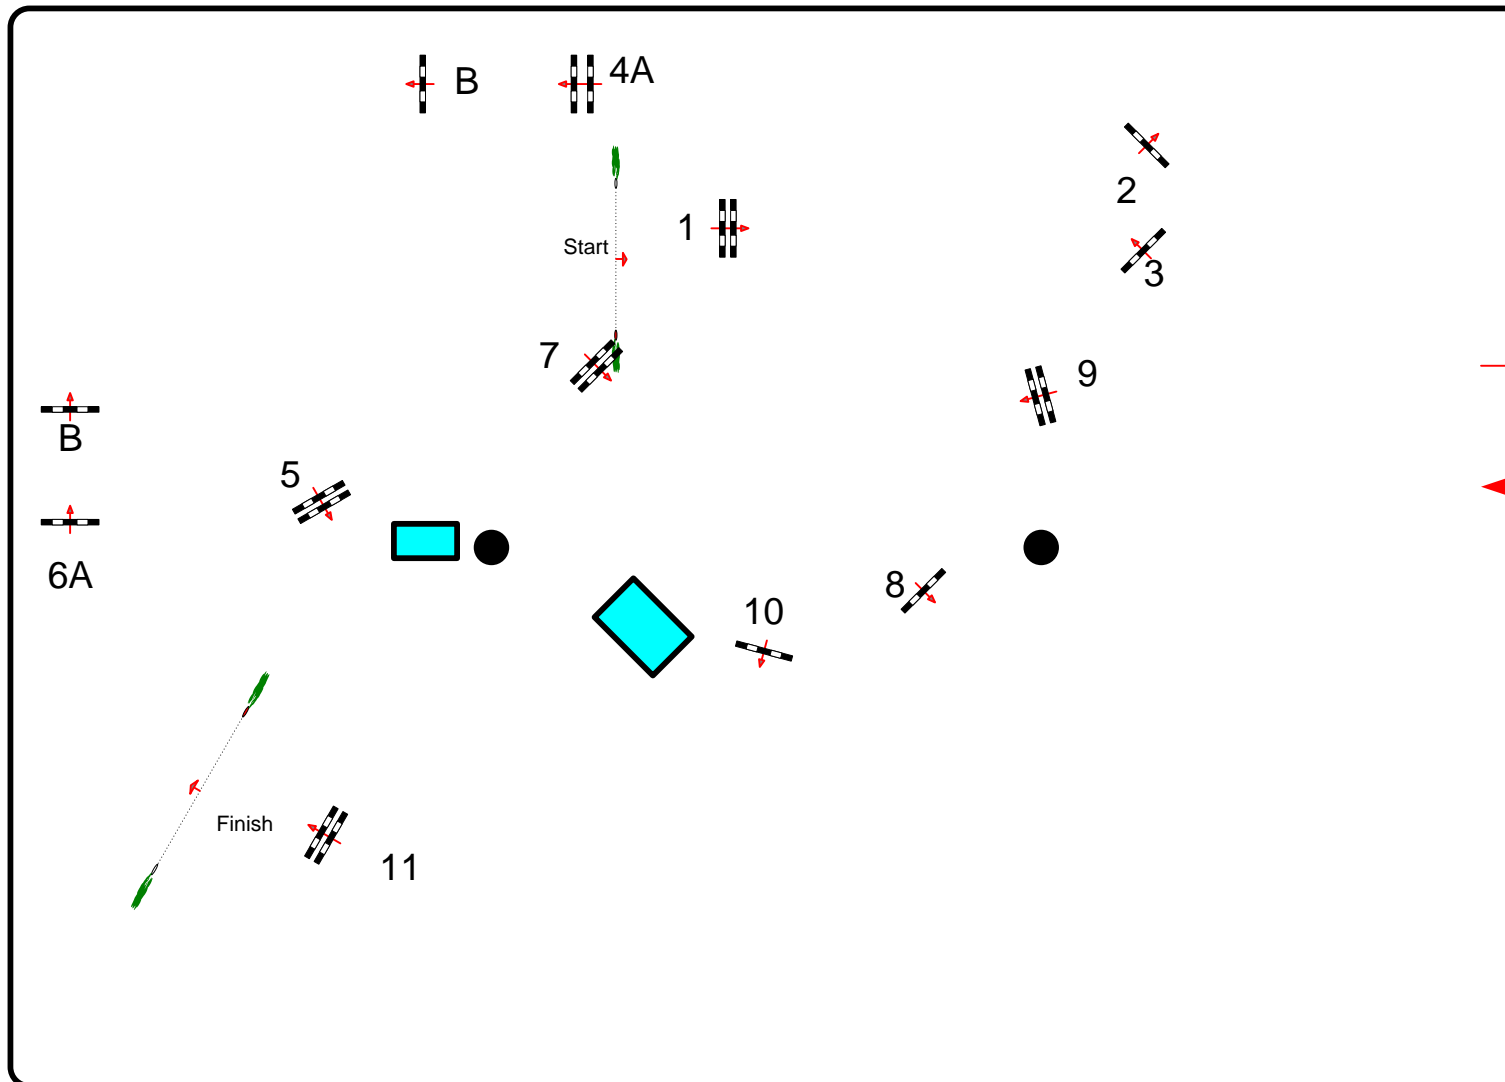

## 11 - 14 SEPTEMBER 2014

Class No.: 10

2\* 1.35

Competition against the clock

giovedì 11 settembre 2014

Start: 0:00

**CAMPO DANTE**

Table: A  
National RG:  
FEI RG / Art. 238.2.1  
Height: 1.35 m

Speed: 350 m/min

Length: 480 m

Time allowed: 83 sec

Time limit: 166 sec

Obstacles: 11

Efforts: 13

Penalty sec

Closed combination:

:

Length: 0 m

Time allowed: 0 sec

Time limit: 0 sec

2nd Jump-off:

Length: 0 m

Time allowed: 0 sec

Time limit: 0 sec