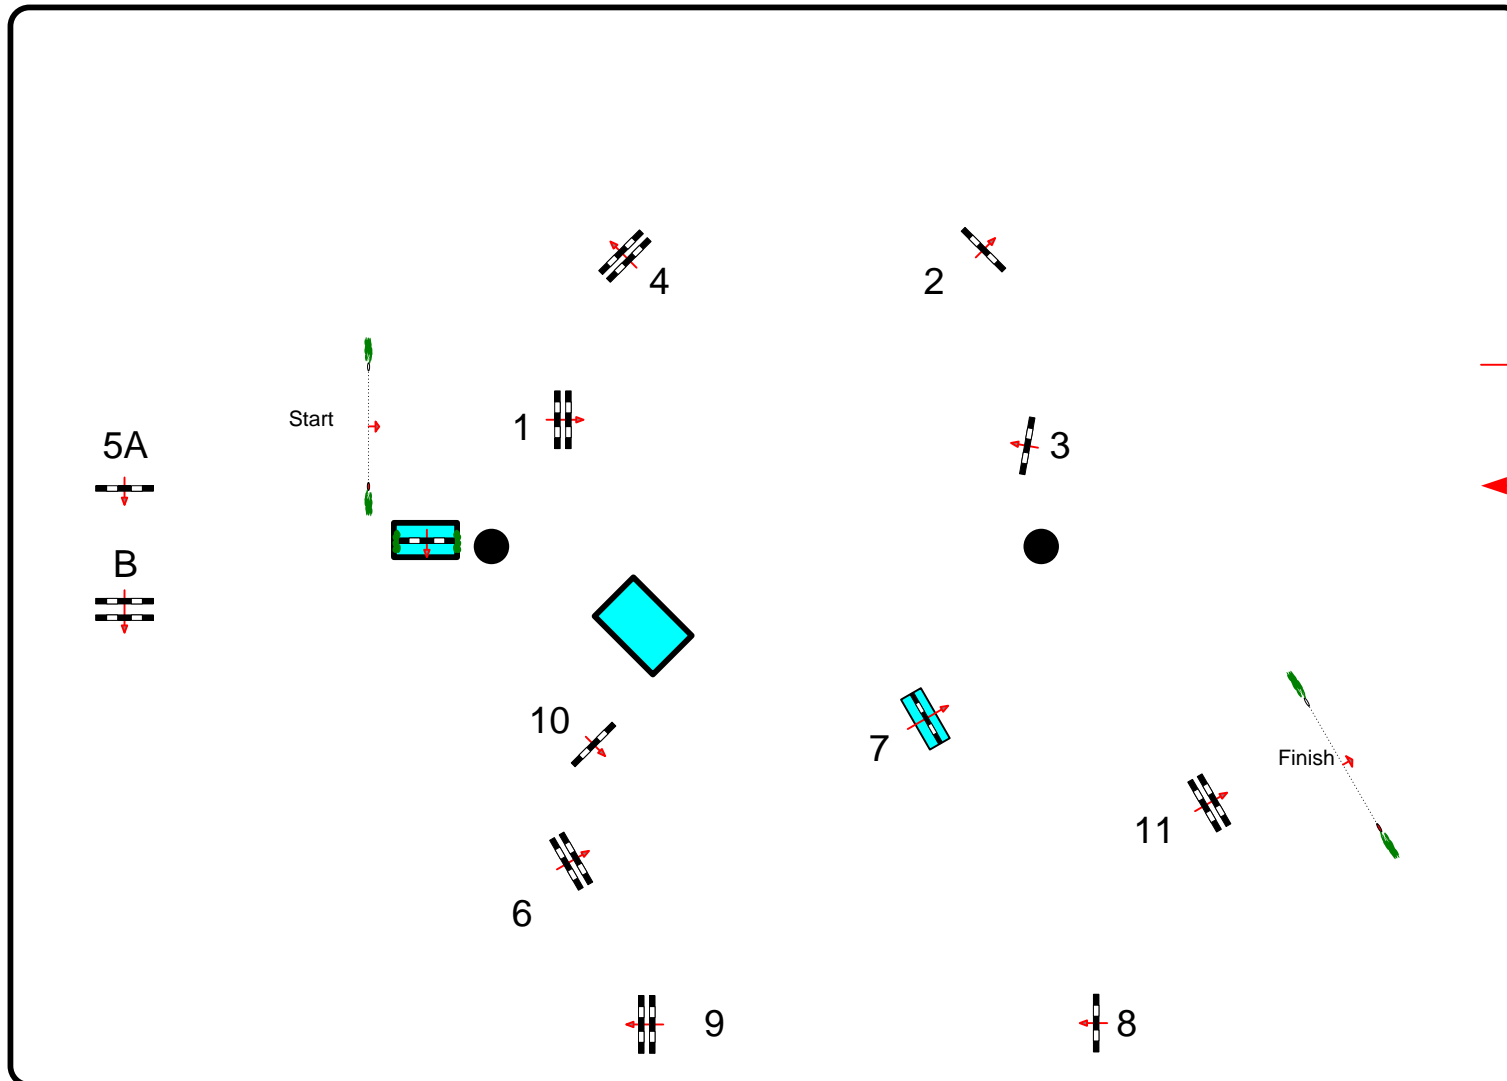

Class No.: 16

5 YEARS OLD HORSES

NOT AGAINST THE CLOCK

venerdì 12 settembre 2014

Start: 9:00

CAMPO
DANTE

Table: A
National RG:
FEI RG / Art. 238.1.1
Height: 1.20 m

Speed: 350 m/min

Length: 530 m

Time allowed: 91 sec

Time limit: 182 sec

Obstacles: 11

Efforts: 12

Penalty sec

Closed combination:

:

Length: 0 m

Time allowed: 0 sec

Time limit: 0 sec

2nd Jump-off:

Length: 0 m

Time allowed: 0 sec

Time limit: 0 sec

JURY