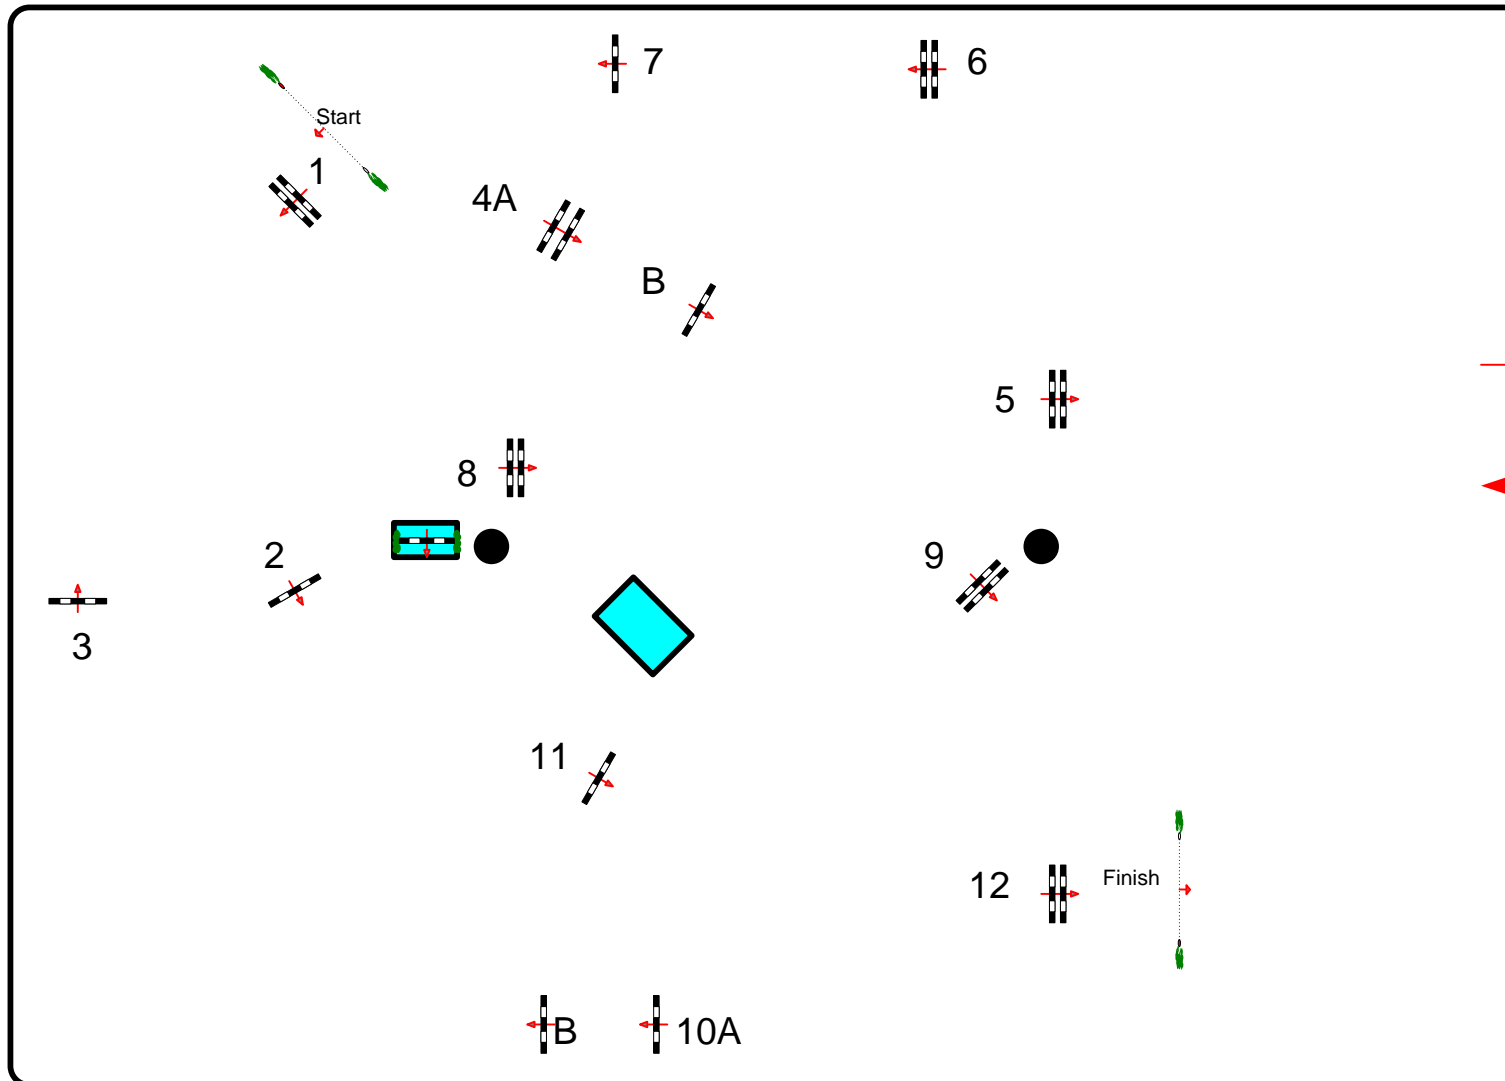

AREZZO EQUESTRIAN CENTRE

EQUESTRIAN STYLE 11 - 14 SEPTEMBER 2014

Class No.: 20

CSI 1* 1.25

AGAINST THE CLOCK

venerdì 12 settembre 2014

Start: 15:45

CAMPO
DANTE

Table: A
National RG:
FEI RG / Art. 238.2.1
Height: 1.25 m

Speed: 350 m/min

Length: 510 m
Time allowed: 88 sec
Time limit: 176 sec

Obstacles: 12
Efforts: 14
Penalty sec
Closed combination:

:
Length: 0 m
Time allowed: 0 sec
Time limit: 0 sec

2nd Jump-off:

Length: 0 m
Time allowed: 0 sec
Time limit: 0 sec

Course Designer

FRANCOIS DENIS FRA

ELIO TRAVAGLIATA ITA

JURY