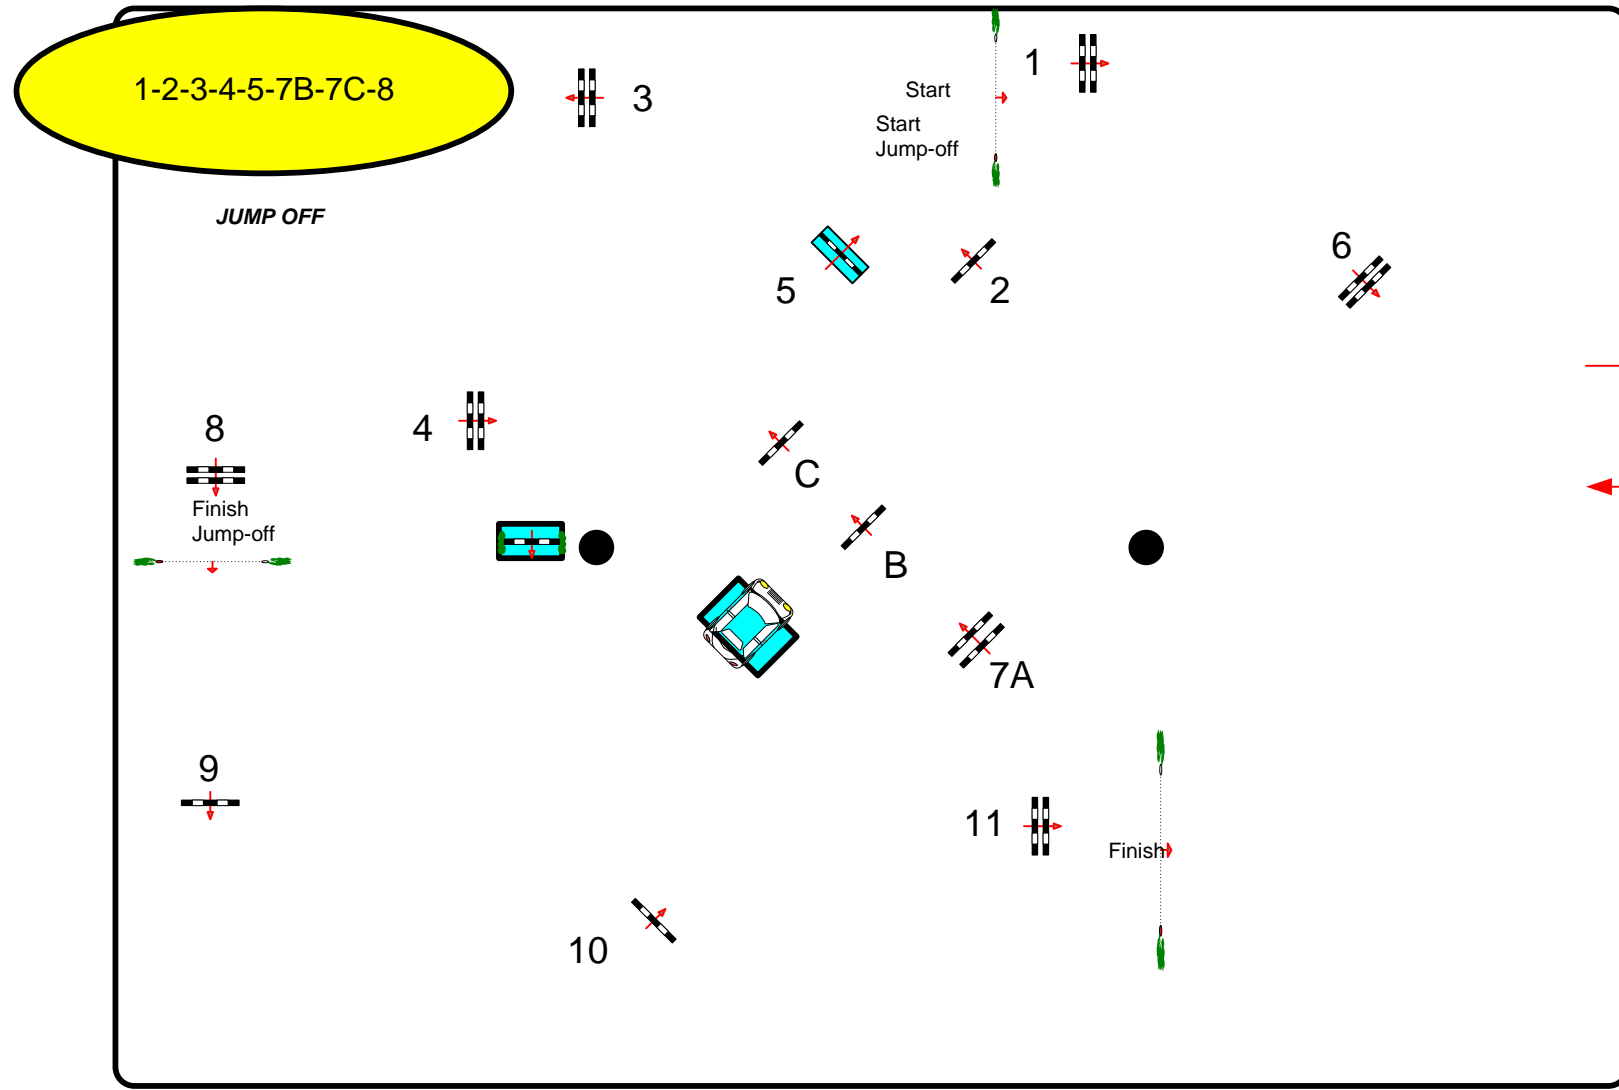

Speed: 350 m/min

Length: 490 m
Time allowed: 84 sec
Time limit: 168 sec

Obstacles: 11
Efforts: 13
Penalty sec
Closed combination:

1st Jump-off:
1-2-3-4-5-7B-7C-8
Length: 320 m
Time allowed: 55 sec
Time limit: 110 sec

2nd Jump-off:
Length: 0 m
Time allowed: 0 sec
Time limit: 0 sec

Course Designer
FRANCOIS DENIS FRA

JURY