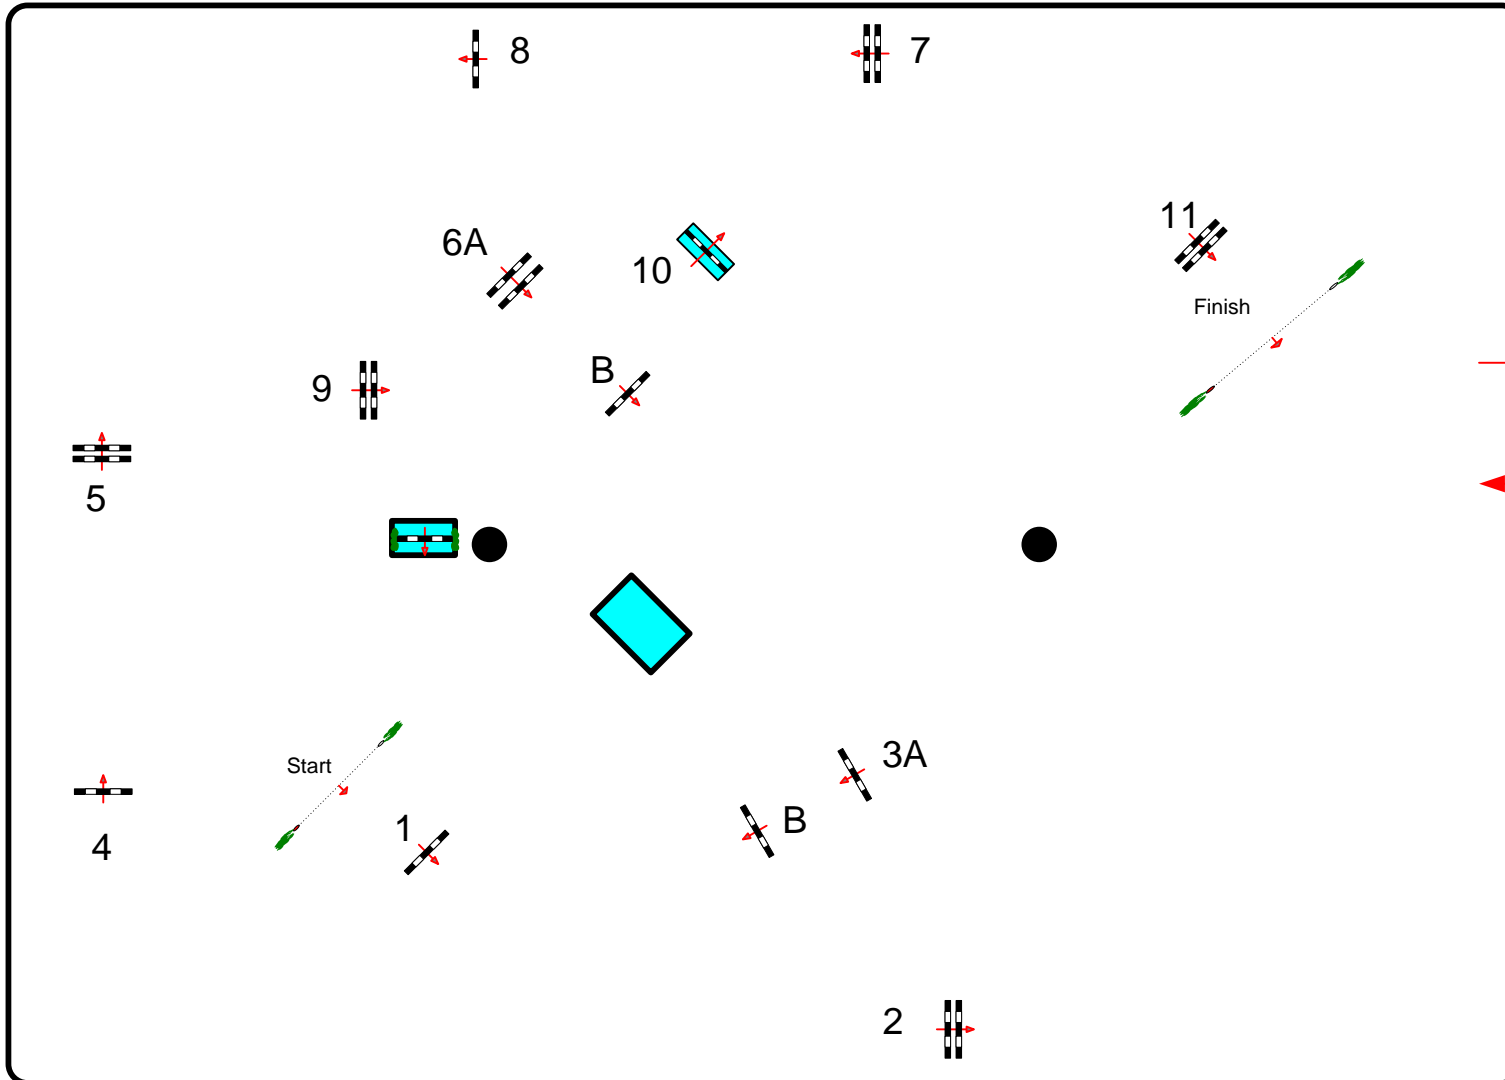

11 - 14 SEPTEMBER 2014

Class No.: 53

1.35 CSI 2*

Competition against the clock

domenica 14 settembre 2014

Start: 10:30

**CAMPO
DANTE**

Table: A
National RG:
FEI RG / Art. 238.2.1
Height: 1.35 m

Speed: 350 m/min

Length: 480 m
Time allowed: 83 sec
Time limit: 166 sec

Obstacles: 11
Efforts: 13
Penalty sec
Closed combination:

:

Length: 0 m
Time allowed: 0 sec
Time limit: 0 sec

2nd Jump-off:

Length: 0 m
Time allowed: 0 sec
Time limit: 0 sec