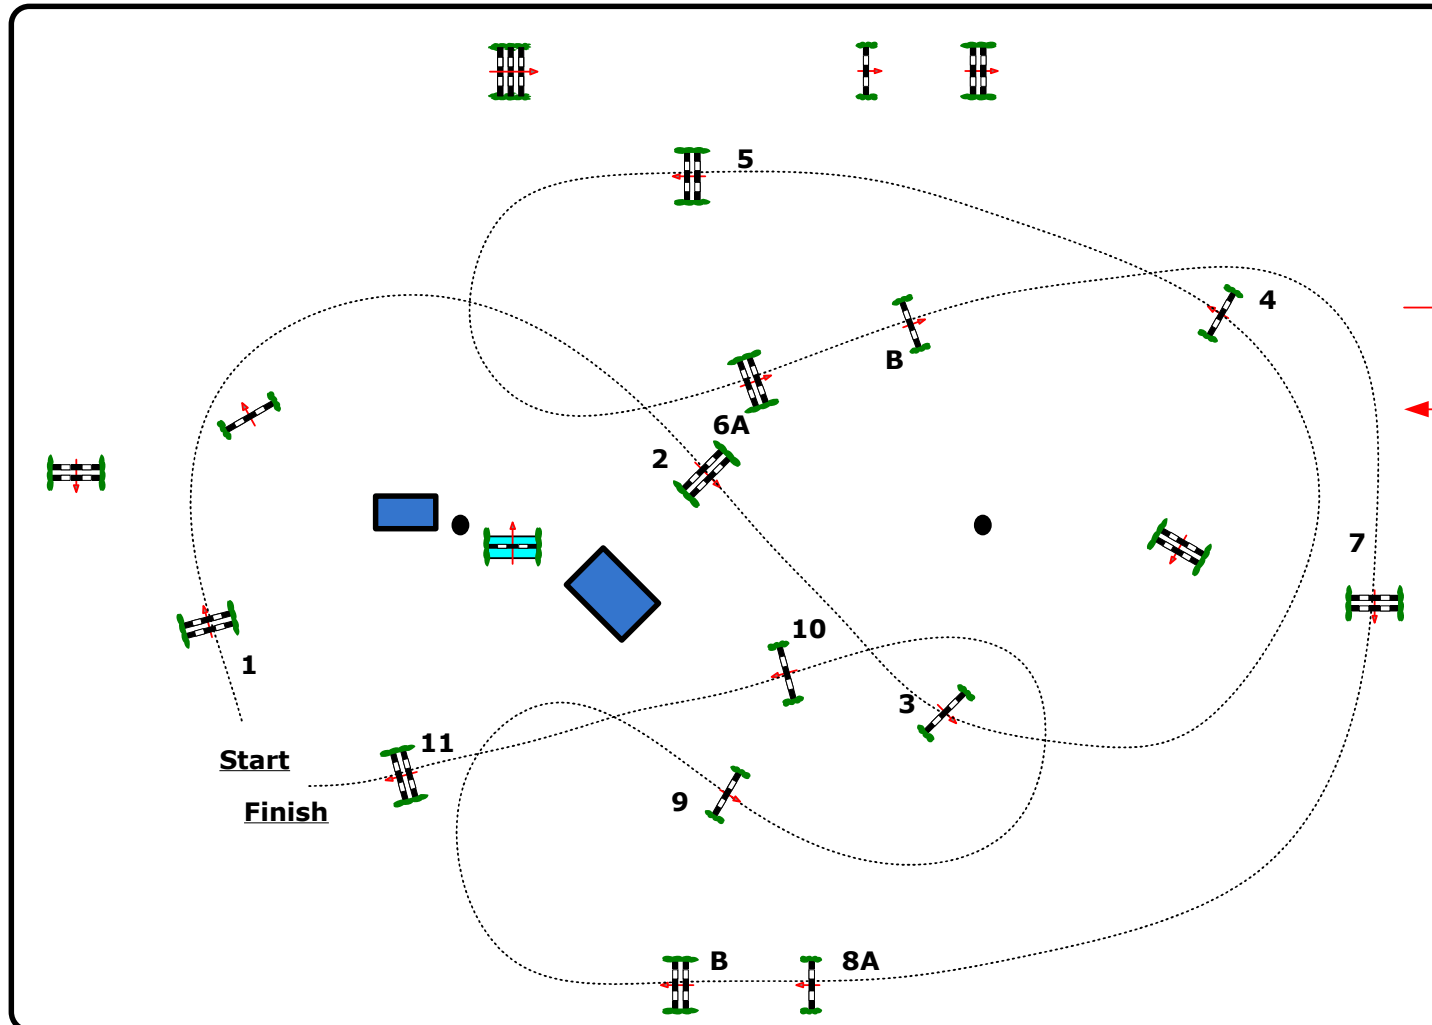

Dante Arena

Equestrian Style
2014

Class Nr.: 11

GP Qualifier CSI**

against th clock

Thursday

Table:
National RG:
FEI RG / Art.238.2.1
Height: 1.40 m

Speed: 350 m/min

Length: 490 m
Time allowed: 84 sec
Time limit: 168 sec

Obstacles: 11
Efforts: 13
Penalty sec
Closed combination:

Length: 0 m
Time allowed: 0 sec
Time limit: 0 sec

-
- **Volker Schmidt GER**
- **Francois Denis FRA**

110 x 80

JURY