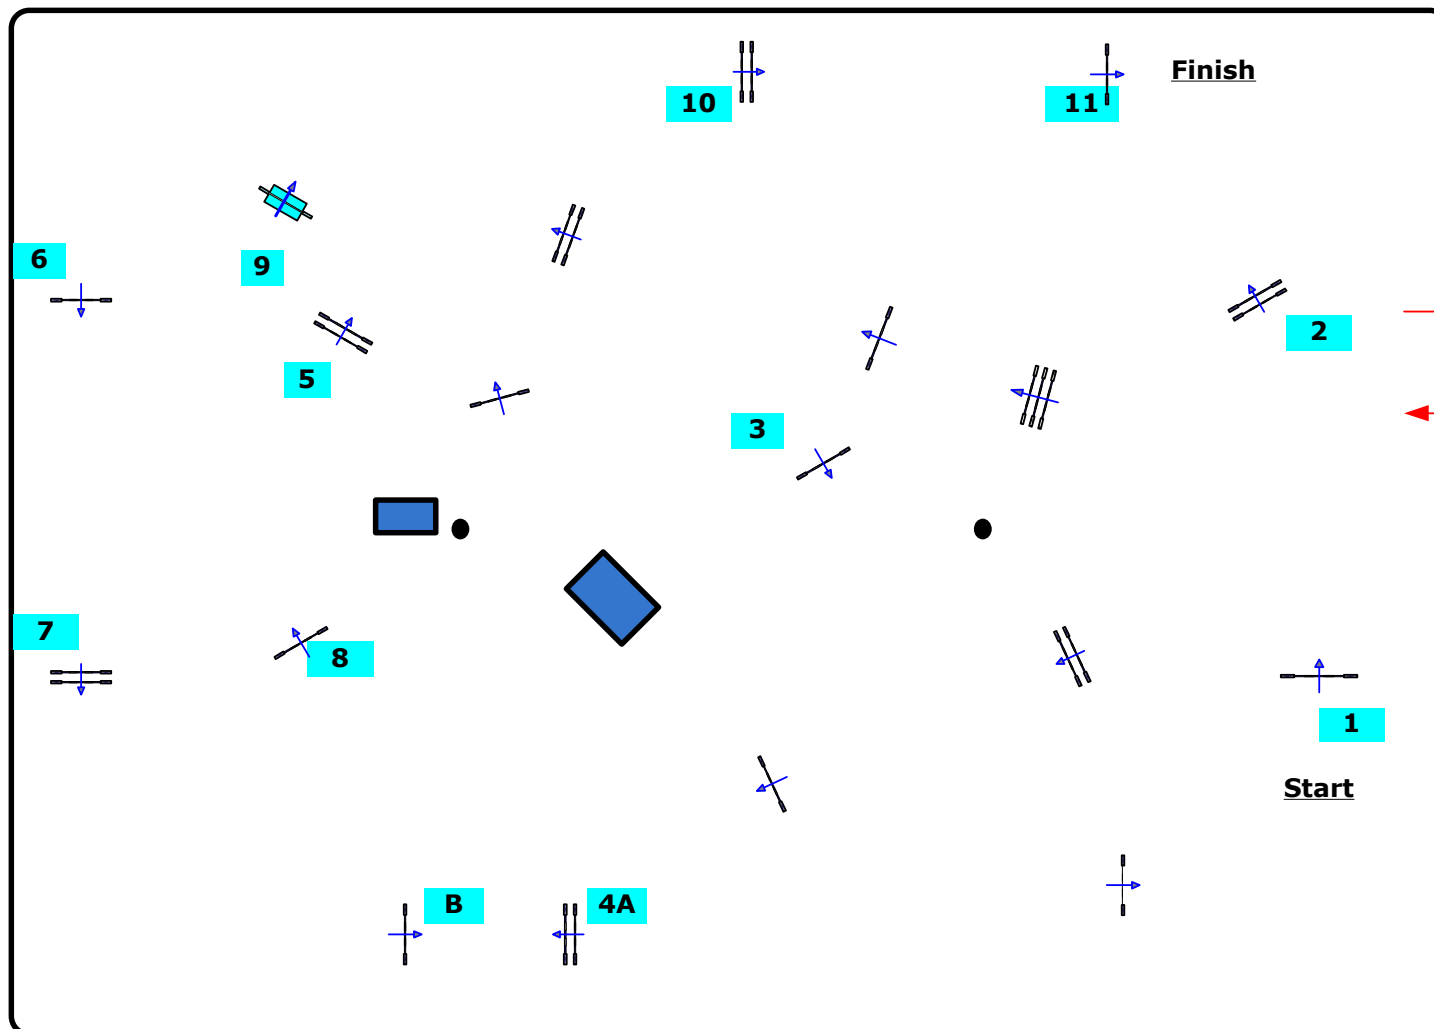

Dante Arena

Equestrian Style
2014

Class Nr.: 15

5 YO Horses

not against the clock

Friday

Table:
National RG:
FEI RG / Art.238.1.1
Height:1.20 m

Speed: 350 m/min

Length: 490 m
Time allowed: 84 sec
Time limit: 168 sec

Obstacles: 11
Efforts: 12
Penalty sec
Closed combination:

Length: 0 m
Time allowed: 0 sec
Time limit: 0 sec

-
- **Volker Schmidt GER**
- **Francois Denis FRA**

110 x 80

JURY