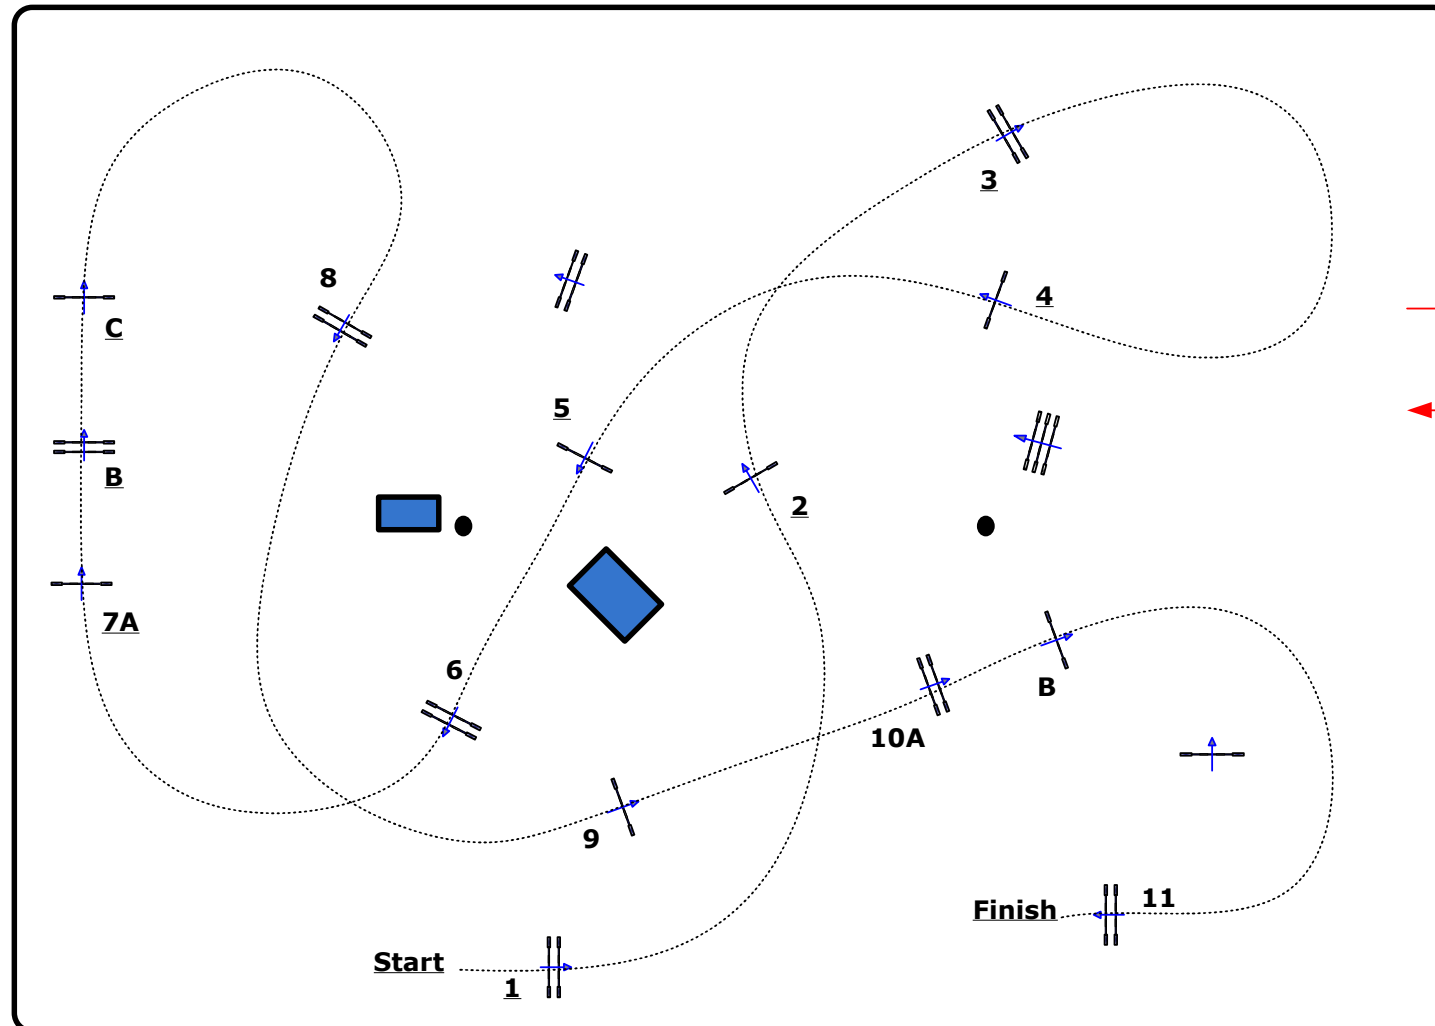

Dante Arena

Equestrian Style
2014

Class Nr.: 24/19 CSI**CSI*

1 Jump Off

Friday

Table: A
National RG:
FEI RG / Art.238.2.2
Height:1.35/1.25 m

Speed: 350 m/min

Length: 480 m
Time allowed: 83 sec
Time limit: 166 sec

Obstacles: 11
Efforts: 14
Penalty sec
Closed combination:

JO: 1-2-3-4-5-10A+10B-11;

Length: 280 m
Time allowed: 48 sec
Time limit: 96 sec

-
- **Volker Schmidt GER**
- **Francois Denis FRA**

110 x 80

JURY