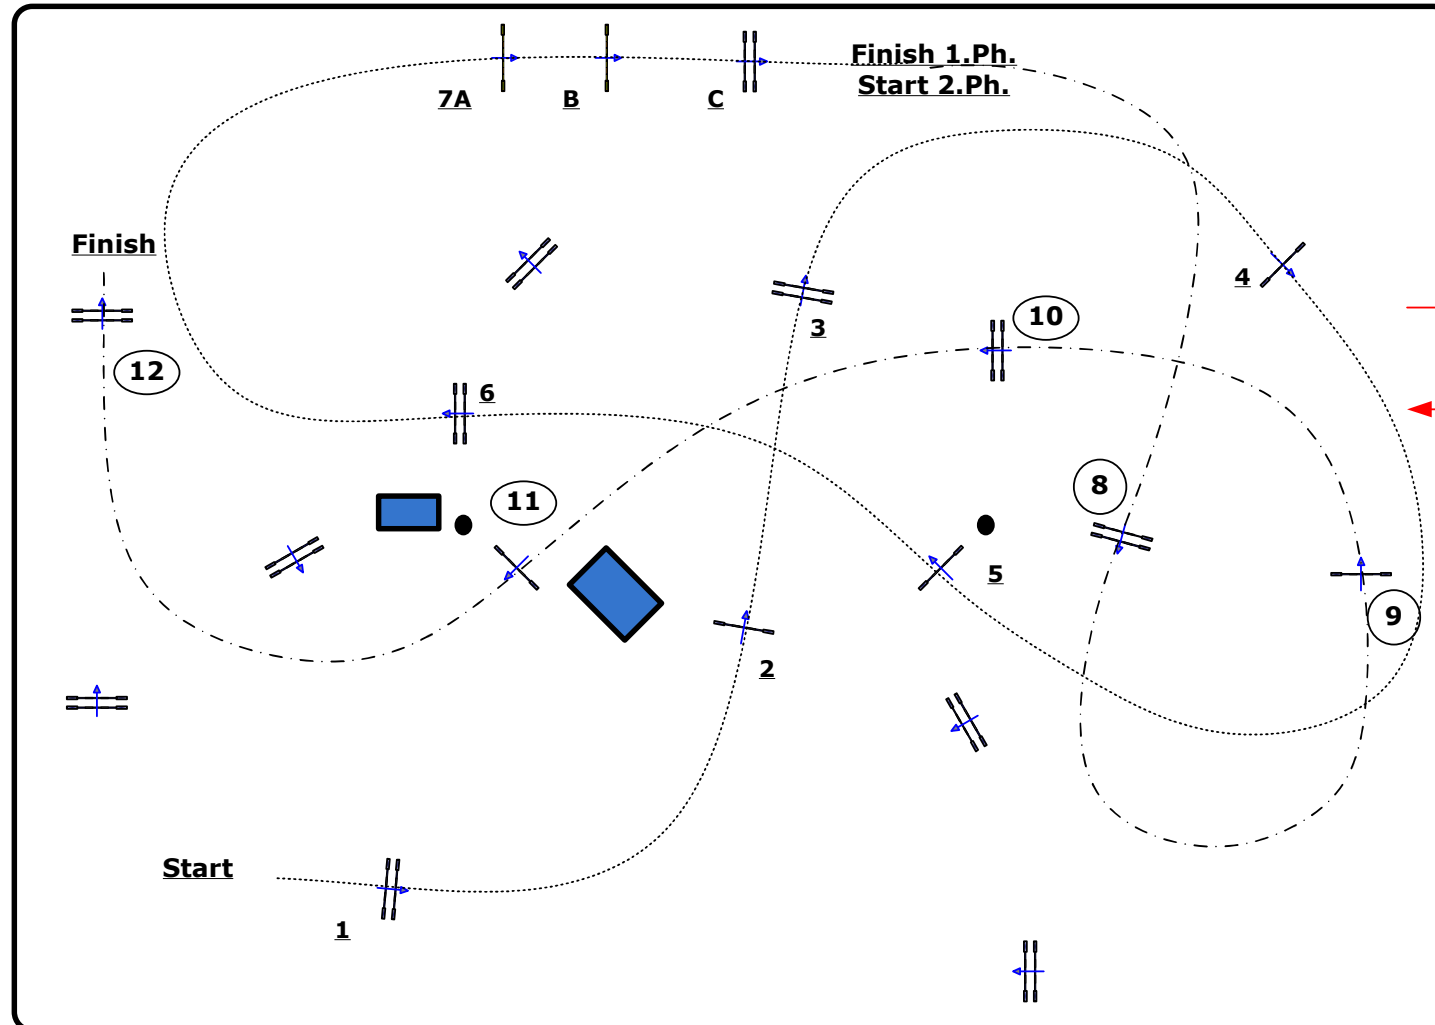

Dante Arena

Equestrian Style
2014

Class Nr.: 29

CSI*YH 5

2 Phases

Saturday

Table:A
National RG:
FEI RG / Art.274.5.1
Height: 1.20 m

Speed: 350 m/min

Length: 360 m
Time allowed: 62 sec
Time limit: 124 sec

Obstacles: 7
Efforts: 9
Penalty sec
Closed combination:

2nd Phase: 8-12

Length: 260 m
Time allowed: 45 sec
Time limit: 90 sec

- - **Volker Schmidt GER**
 - **Francois Denis FRA**
-

In / Out

Start

110 x 80

JURY