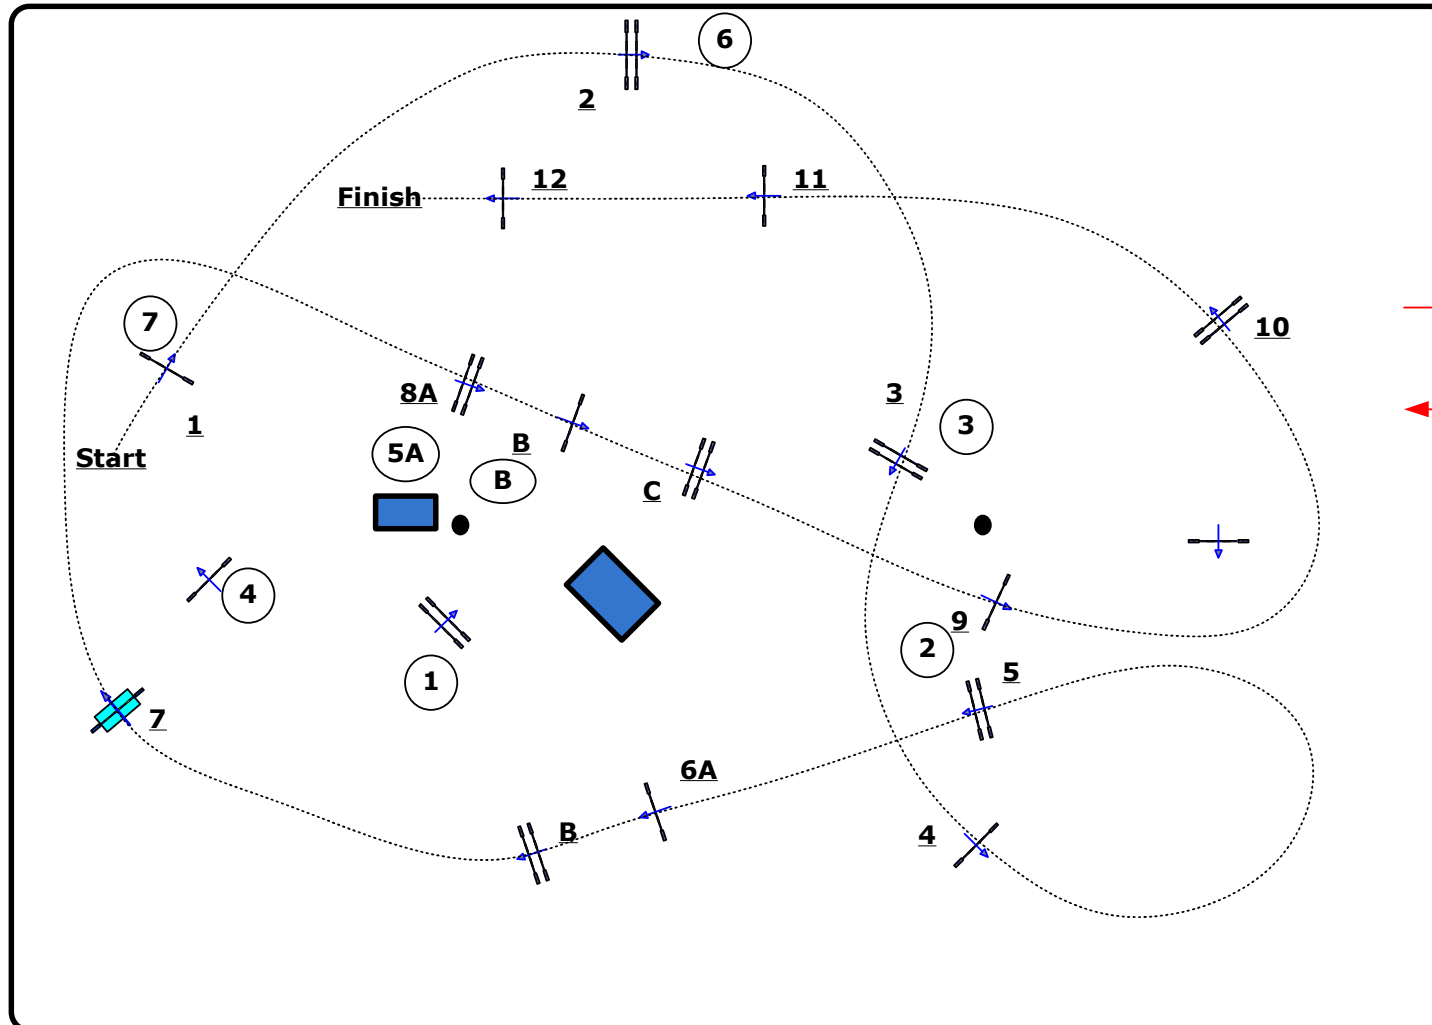

Dante Arena

Equestrian Style
2014

Class Nr.: 51

CSI** GP

over 2 Rounds

Sunday

Table:
National RG:
FEI RG /
Art.273.3.3.1,2,2,4.3
+ 261.5.3
Height: 1.45 m

Speed: 375 m/min

Length: 450 m
Time allowed: 72 sec
Time limit: 144 sec

Obstacles: 12
Efforts: 15
Penalty sec
Closed combination:

2. Round (1) — (8)

Red Numbers

Length: 340 m
Time allowed: 55 sec
Time limit: 110 sec

-
- **Volker Schmidt GER**
- **Francois Denis FRA**

110 x 80

JURY