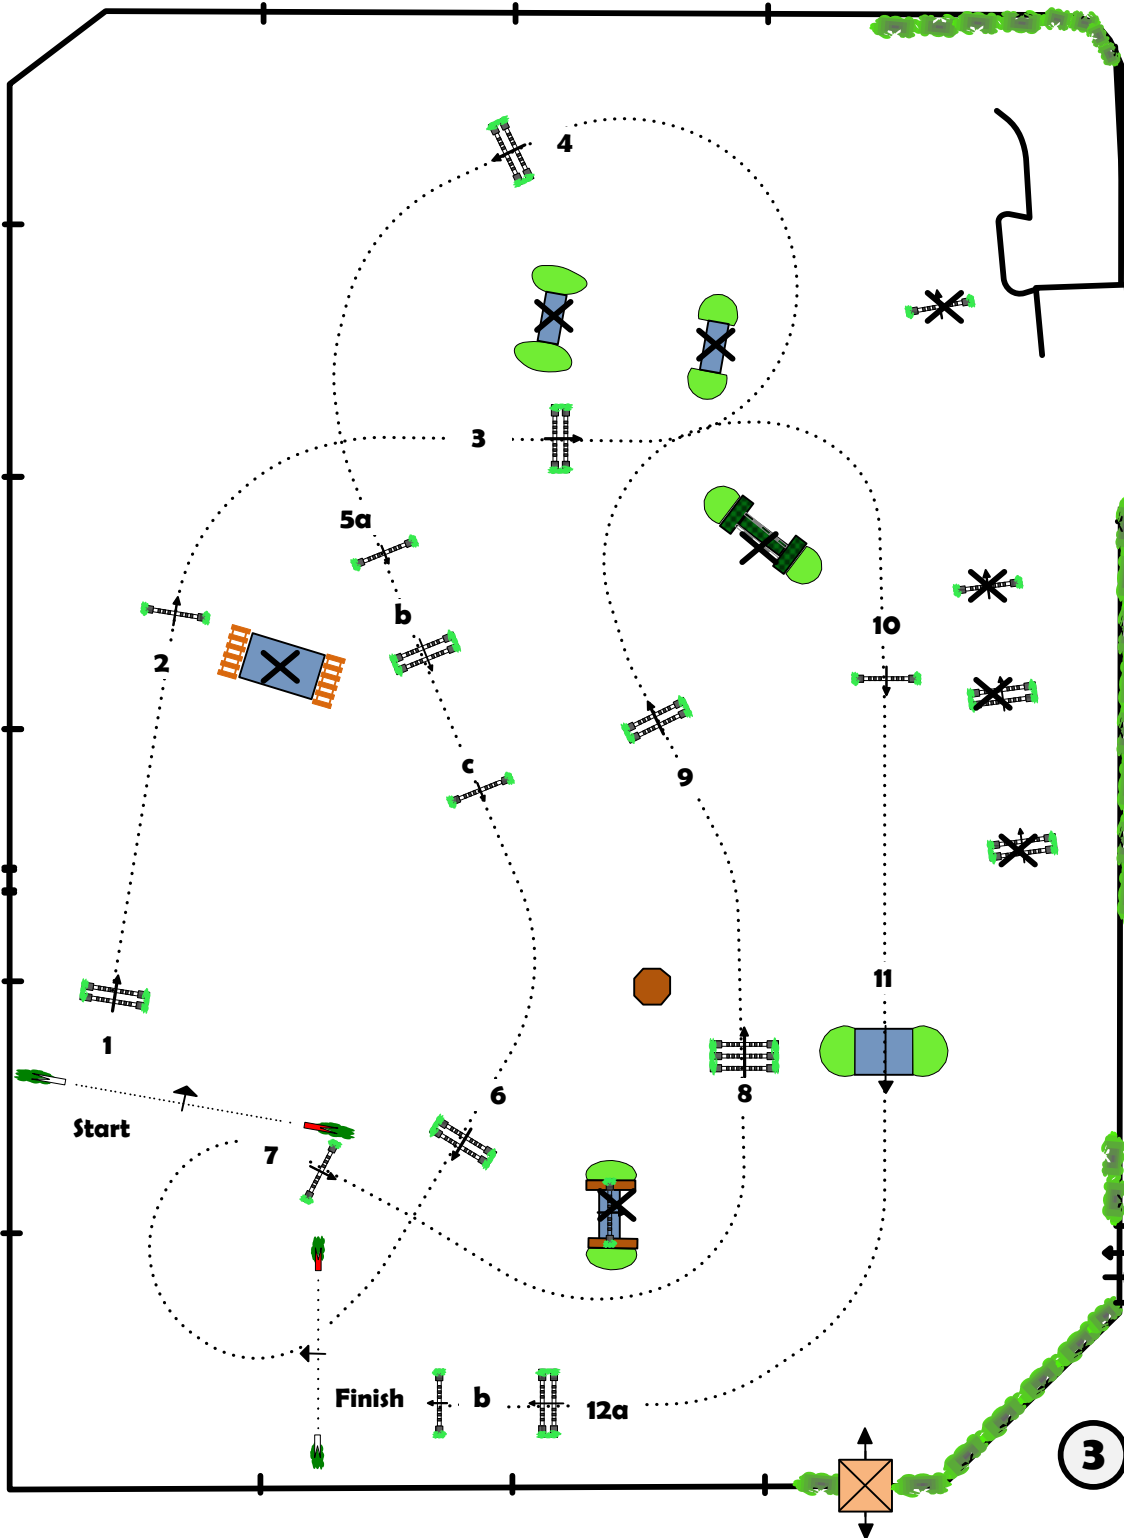

2014 HAMPTON CLASSIC CSI-W 4*

Class No.: 351

SAM EDELMAN EQUITATION CHAMPIONSHIP

Thursday, August 28, 2014

1st. ROUND

Table:
Art. :
Height: 1.10-1.20 m

Speed: 400 m/min

Length: 525 m
T. allowed: 79 sec
T. limit: 158 sec

1st. round : 1 to 12
Efforts: 15

Course Designer :

Guilherme Jorge

(BRA)

2014 HAMPTON CLASSIC CSI-W 4*

Class No.: 351

SAM EDELMAN EQUITATION CHAMPIONSHIP

Thursday, August 28, 2014

2nd. ROUND

Table:
Art. :
Height: 1.10-1.20 m

Speed: 400 m/min

Length: 500 m
T. allowed: 75 sec
T. limit: 150 sec

1st. round : 1 to 12
Efforts: 15

Course Designer :

Guilherme Jorge

(BRA)