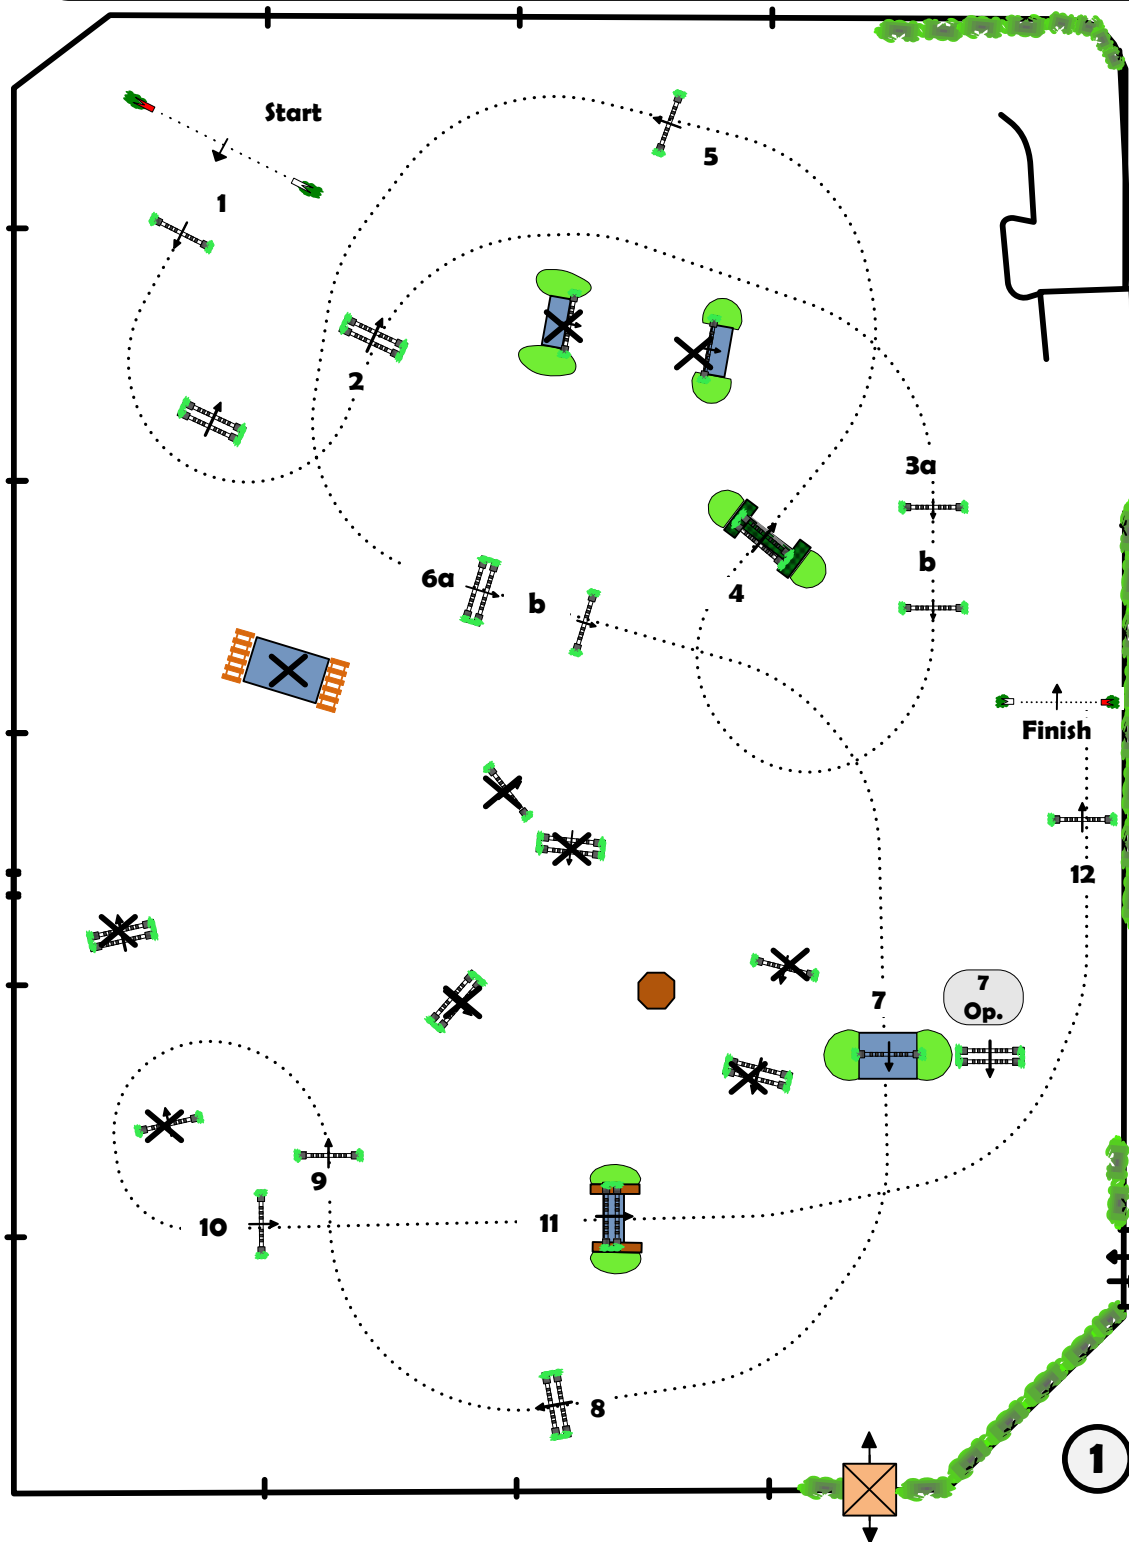

# 2014 HAMPTON CLASSIC CSI-W 4\*

Class No.: 403

JUNIOR/AMATEUR-OWNER WELCOME STAKE 1.40 m

ONE ROUND SPEED

Friday, August 29, 2014

Table: II  
Art. : 2.1  
Height: 1.40 m

Speed: 375 m/min

Length: 520 m  
T. allowed: 84 sec  
T. limit: 168 sec

1st. round : 1 to 12  
Efforts: 14

Jump-off:  
-----

Length: 0 m  
T. allowed: 0 sec  
T. limit: 0 sec

Course Designer :

Guilherme Jorge

( BRA )